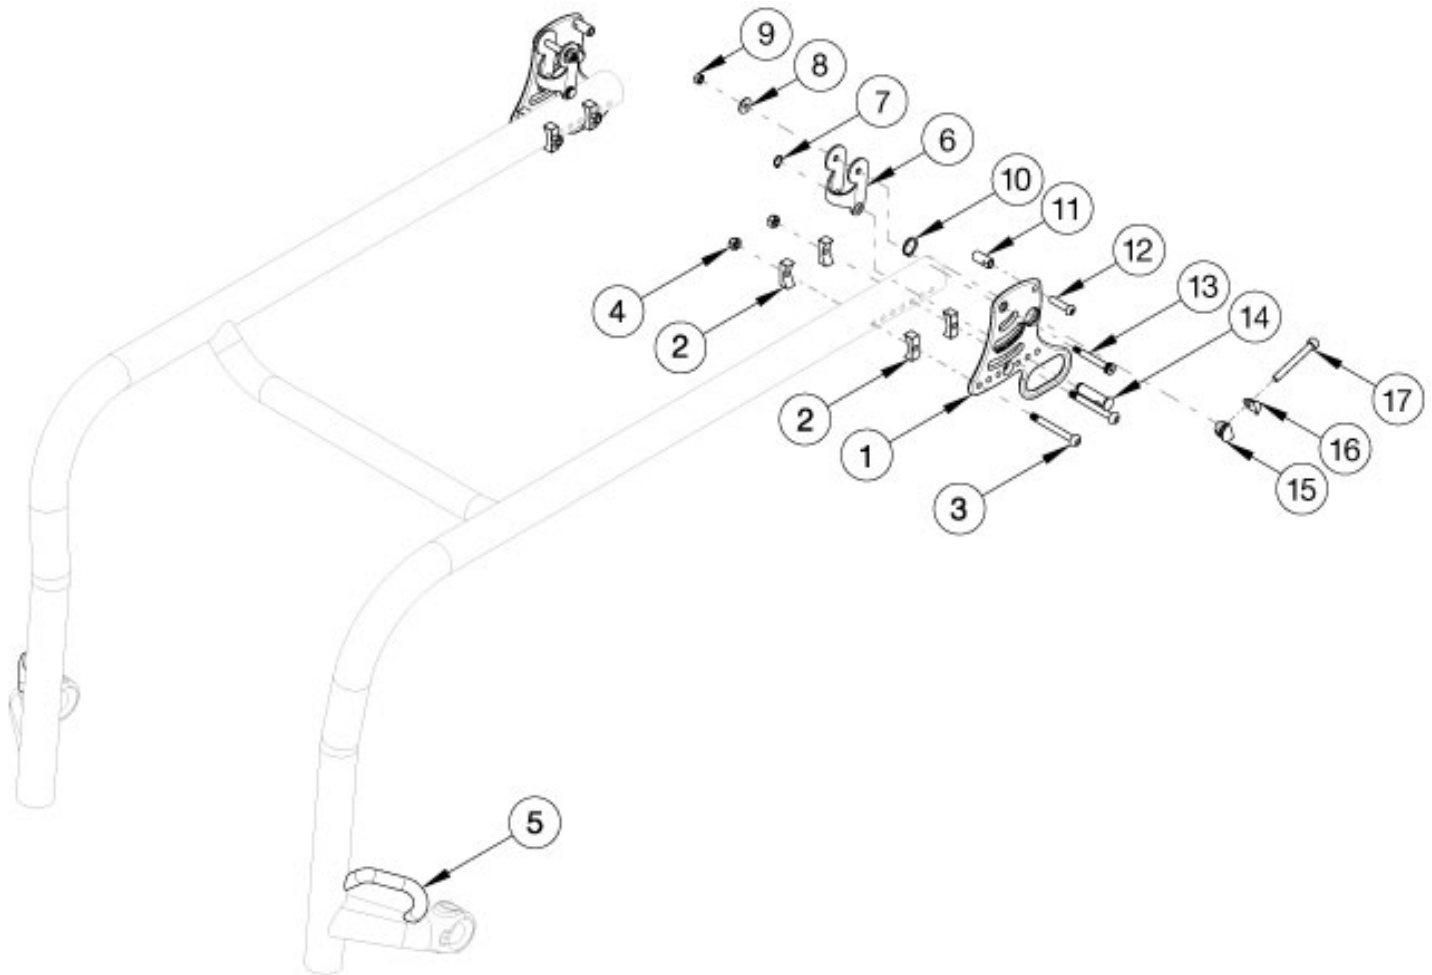

# Rogue2 Transit

For further backrest hardware, please see the "Rogue2 Backrest Mount and Hardware" parts manual page. Rogue2 transit cannot be retrofitted. If needing to add transit, a new frame will be required through the Rogue2 Replacement Frame Kio configurator.

Item Number	Part Number	Description	Quantity
1a, 2-4, 6-17	117598	Transit Back Plate with Hardware, Black, Right Side, Rogue2	1
1b, 2-4, 6-17	117599	Transit Back Plate with Hardware, Black, Left Side, Rogue2	1
1a	115552	Back Plate, Transit, Right, Black	1
1b	115553	Back Plate, Transit, Left, Black	1
2	116329	Rigid Backrest Saddle, Narrow, 1.375"	4
3	003232	M6 x 55 BHCS Blk Zc	2
4	100658	M6 Nylock Nut Blk Zn	2
7	115570	Eternal Retaining Ring, 3/8"	1

<b>Item Number</b>	<b>Part Number</b>	<b>Description</b>	<b>Quantity</b>
8	103022	M5 Washer, Blk Zn	1
9	103283	M5 Top Lock Nut BZ	1
10	115571	Eternal Retaining Ring, 5/8"	1
11	115546	Strike, Ø.364	1
12	115573	M6 x 25, BHCS, CLS 10.9, NYL, BLZ	1
13	103284	M6 x 35 Shoulder Bolt BZ	1