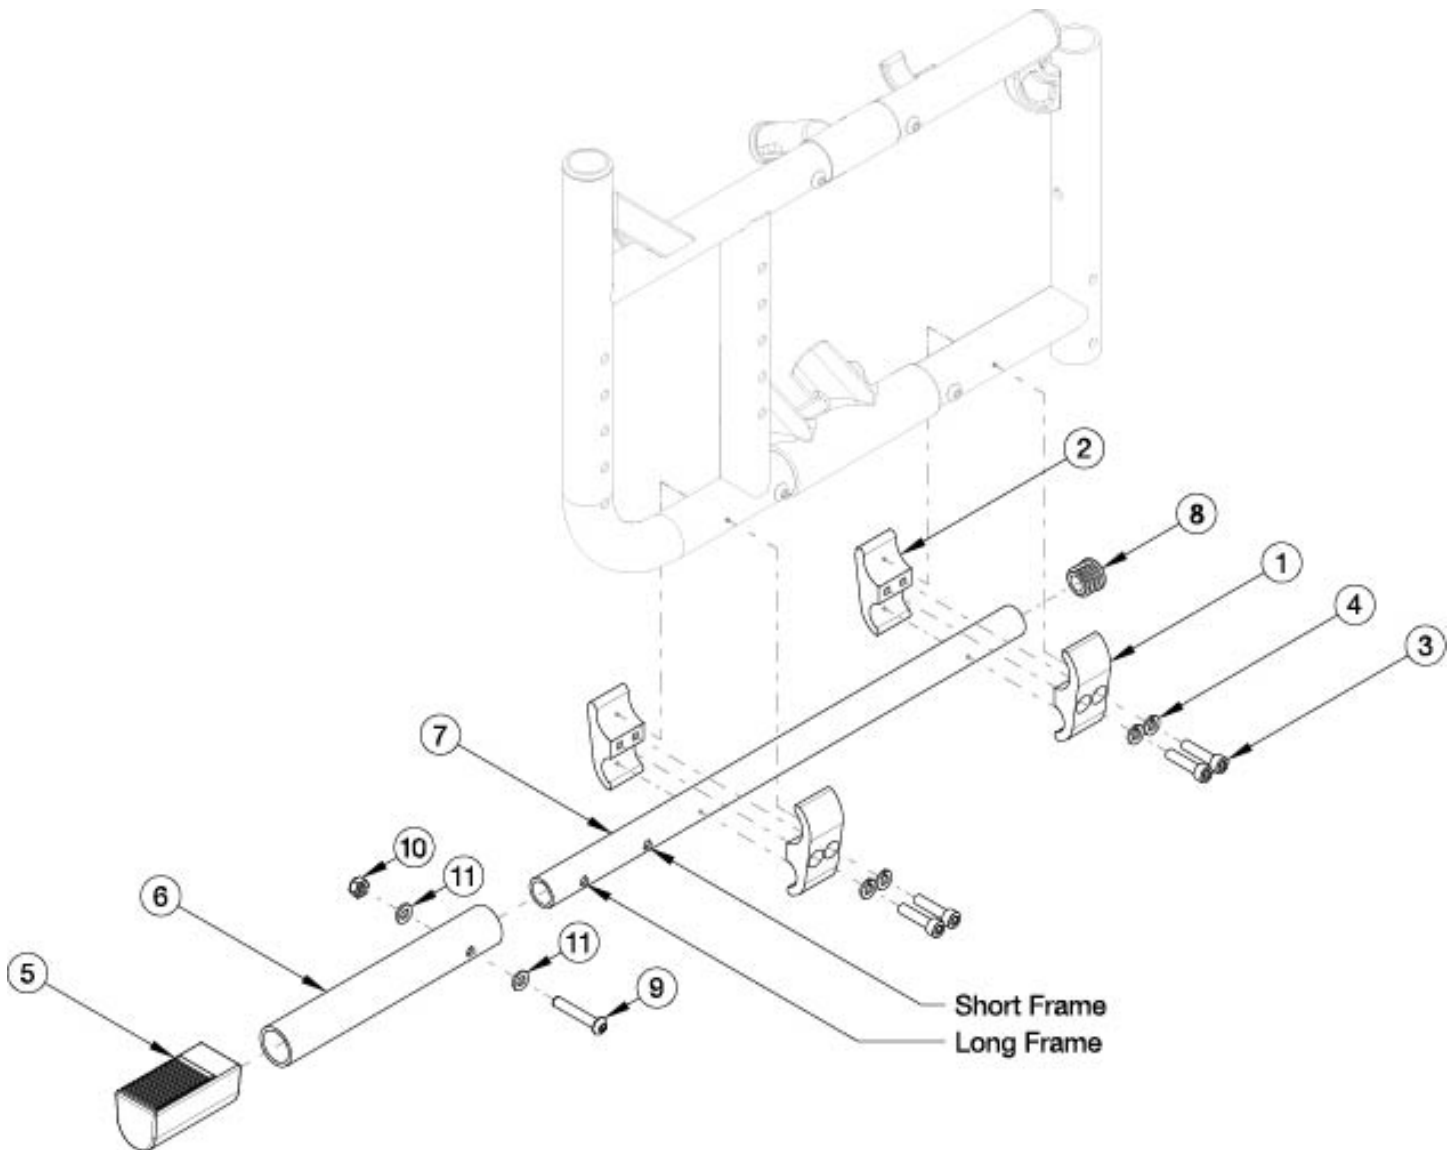

Catalyst 5 Tipping Lever

Not available with Titanium frame

Item Number	Part Number	Description	Quantity
1 - 11	120806	Tipping Lever Assembly Cat 5	1
5 - 11	121375	Tipping Lever Tube Cat 5	1
1 - 4	120808	Tipping Lever Clamps with Hardware Cat 5	2
1	002541	Clamp 1.125 to .75 C'Bored	2
2	002542	Clamp 1.125 to .75 Threaded	2
3	100780	M6 x 25 SHCS ZC	4

Item Number	Part Number	Description	Quantity
4	101835	M6 Lock Washer Blk Zn	4
6	119600	Tipping Lever, Tube, 1" OD	1
7	119601	Tipping Lever, Tube, .75" OD	1
8	100638	Tube End Plug 3/4"	1
9	101811	M6 x 35 BHCS Blk Zn	1
10	100658	M6 Nylock Nut Blk Zn	1
11	100746	M6 Flat Washer Blk Zn	2