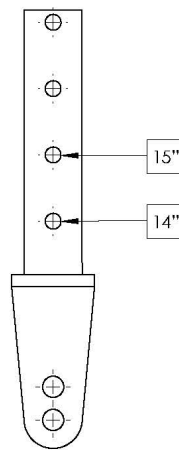

# Catalyst 5VX Transit Wheels

#003703 Long

#003702 Medium

#003701 Short

*New rear frames required with serial numbers prior to C5053765, C5HD003546, or CVX0091137 Not available with Heavy Duty Option*

Item Number	Part Number	Description	Quantity
1-4, 5a, 6-9	505421	Catalyst 5VX Transit Wheels Tower Assembly Kit, Short (PAIR) <i>Used with 14" - 15" rear seat heights</i>	1

Item Number	Part Number	Description	Quantity
1-4, 5b, 6-9	505422	Catalyst 5VX Transit Wheels Tower Assembly Kit, Medium (PAIR) <i>Used with 15.5" - 17" rear seat heights</i>	1
1-4, 5c, 6-9	505423	Catalyst 5VX Transit Wheels Tower Assembly Kit, Long (PAIR) <i>Used with 17.5" - 20" rear seat heights</i>	1
1-4, 5a, 6-9	506286	Catalyst 5VX Transit Wheels Tower Assembly Kit, Short (One Side) <i>Used with 14" - 15" rear seat heights</i>	1
1-4, 5b, 6-9	506287	Catalyst 5VX Transit Wheels Tower Assembly Kit, Medium (One Side) <i>Used with 15.5" - 17" rear seat heights</i>	1
1-4, 5c, 6-9	506288	Catalyst 5VX Transit Wheels Tower Assembly Kit, Long (One Side) <i>Used with 17.5" - 20" rear seat heights</i>	1
1	003501	Tipping Lever (Step Tube)/Transit Wheel Sleeve, CAT5VX	1
2	100860	M6 X 35 Hhcs P/Thd Zc	1
3	100746	M6 Flat Washer Blk Zn	1
4	100658	M6 Nylock Nut Blk Zn	1
5a	003701	Transit Wheel Tower Short <i>Used with 14" - 15" rear seat heights</i>	1
5b	003702	Transit Wheel Tower Medium <i>Used with 15.5" - 17" rear seat heights</i>	1
5c	003703	Transit Wheel Tower Long <i>Used with 17.5" - 20" rear seat heights</i>	1
6	000347	M6 x 1.0 Threaded Barrel	1
7	101701	Washer 3.315/.350 x .425/.525 x .059/.067 18-8 F/W	4
8	100667	M6 x 12 BTN SHCS BLKZC w/Patch	2
9	100790	Caster 3" Rollerblade	1