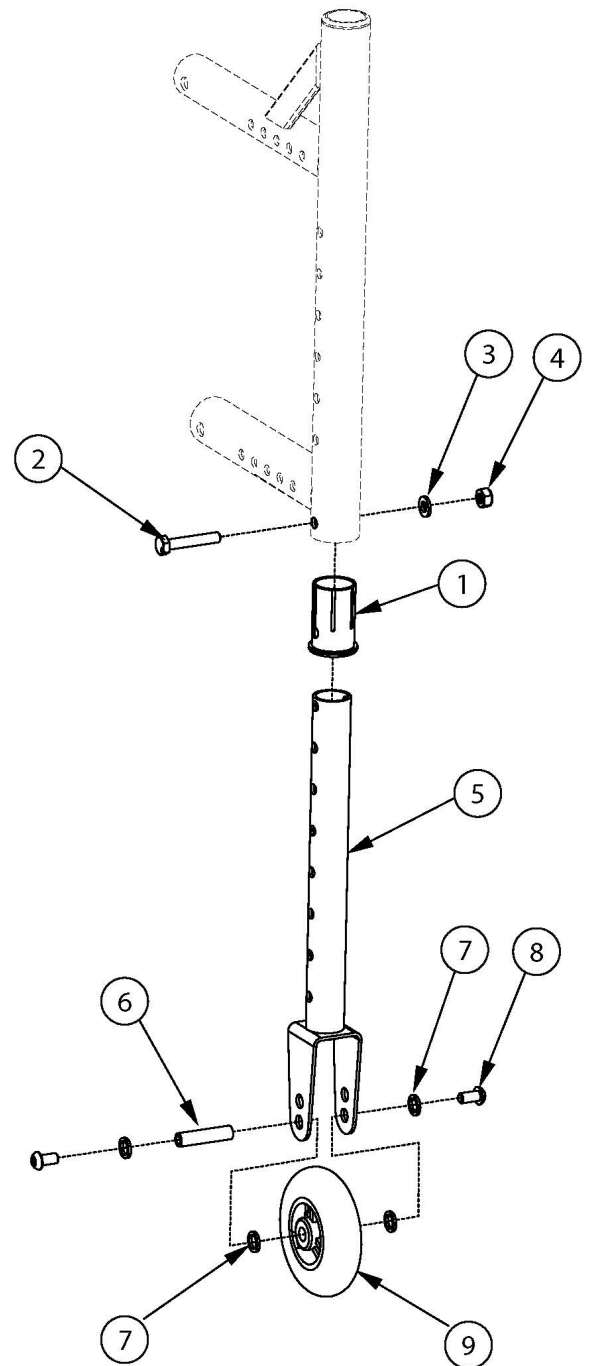

# Catalyst 5VX Transit Wheels

#003703 Long

#003702 Medium

#003701 Short

*New rear frames required with serial numbers prior to C5053765, C5HD003546, or CVX0091137 Not available with Heavy Duty Option*

Item Number	Part Number	Description	Quantity
1-4, 5a, 6-9	505421	Catalyst 5VX Transit Wheels Tower Assembly Kit, Short (PAIR) <i>Used with 14" - 15" rear seat heights</i>	1

Item Number	Part Number	Description	Quantity
1-4, 5b, 6-9	505422	Catalyst 5VX Transit Wheels Tower Assembly Kit, Medium (PAIR) <i>Used with 15.5" - 17" rear seat heights</i>	1
1-4, 5c, 6-9	505423	Catalyst 5VX Transit Wheels Tower Assembly Kit, Long (PAIR) <i>Used with 17.5" - 20" rear seat heights</i>	1
1-4, 5a, 6-9	506286	Catalyst 5VX Transit Wheels Tower Assembly Kit, Short (One Side) <i>Used with 14" - 15" rear seat heights</i>	1
1-4, 5b, 6-9	506287	Catalyst 5VX Transit Wheels Tower Assembly Kit, Medium (One Side) <i>Used with 15.5" - 17" rear seat heights</i>	1
1-4, 5c, 6-9	506288	Catalyst 5VX Transit Wheels Tower Assembly Kit, Long (One Side) <i>Used with 17.5" - 20" rear seat heights</i>	1
1	003501	Tipping Lever (Step Tube)/Transit Wheel Sleeve, CAT5VX	1
2	100860	M6 X 35 Hhcs P/Thd Zc	1
3	100746	M6 Flat Washer Blk Zn	1
4	100658	M6 Nylock Nut Blk Zn	1
5a	003701	Transit Wheel Tower Short <i>Used with 14" - 15" rear seat heights</i>	1
5b	003702	Transit Wheel Tower Medium <i>Used with 15.5" - 17" rear seat heights</i>	1
5c	003703	Transit Wheel Tower Long <i>Used with 17.5" - 20" rear seat heights</i>	1
6	000347	M6 x 1.0 Threaded Barrel	1
7	101701	Washer 3.315/.350 x .425/.525 x .059/.067 18-8 F/W	4
8	100667	M6 x 12 BTN SHCS BLKZC w/Patch	2
9	100790	Caster 3" Rollerblade	1