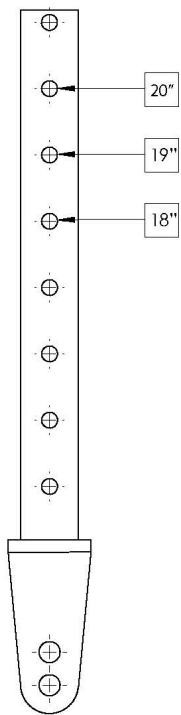

# Catalyst 5VX Transit Wheels

#003703 Long

#003702 Medium

#003701 Short

*New rear frames required with serial numbers prior to C5053765, C5HD003546, or CVX0091137 Not available with Heavy Duty Option*

Item Number	Part Number	Description	Quantity
1-4, 5a, 6-9	505421	Catalyst 5VX Transit Wheels Tower Assembly Kit, Short (PAIR) <i>Used with 14" - 15" rear seat heights</i>	1

Item Number	Part Number	Description	Quantity
1-4, 5b, 6-9	505422	Catalyst 5VX Transit Wheels Tower Assembly Kit, Medium (PAIR) <i>Used with 15.5" - 17" rear seat heights</i>	1
1-4, 5c, 6-9	505423	Catalyst 5VX Transit Wheels Tower Assembly Kit, Long (PAIR) <i>Used with 17.5" - 20" rear seat heights</i>	1
1-4, 5a, 6-9	506286	Catalyst 5VX Transit Wheels Tower Assembly Kit, Short (One Side) <i>Used with 14" - 15" rear seat heights</i>	1
1-4, 5b, 6-9	506287	Catalyst 5VX Transit Wheels Tower Assembly Kit, Medium (One Side) <i>Used with 15.5" - 17" rear seat heights</i>	1
1-4, 5c, 6-9	506288	Catalyst 5VX Transit Wheels Tower Assembly Kit, Long (One Side) <i>Used with 17.5" - 20" rear seat heights</i>	1
1	003501	Tipping Lever (Step Tube)/Transit Wheel Sleeve, CAT5VX	1
2	100860	M6 X 35 Hhcs P/Thd Zc	1
3	100746	M6 Flat Washer Blk Zn	1
4	100658	M6 Nylock Nut Blk Zn	1
5a	003701	Transit Wheel Tower Short <i>Used with 14" - 15" rear seat heights</i>	1
5b	003702	Transit Wheel Tower Medium <i>Used with 15.5" - 17" rear seat heights</i>	1
5c	003703	Transit Wheel Tower Long <i>Used with 17.5" - 20" rear seat heights</i>	1
6	000347	M6 x 1.0 Threaded Barrel	1
7	101701	Washer 3.315/.350 x .425/.525 x .059/.067 18-8 F/W	4
8	100667	M6 x 12 BTN SHCS BLKZC w/Patch	2
9	100790	Caster 3" Rollerblade	1