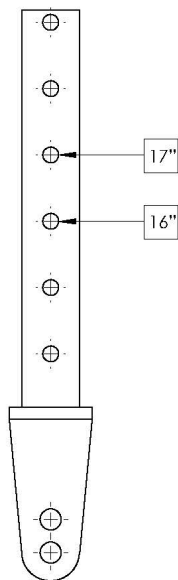

# Catalyst 5VX Transit Wheels

#003703 Long

#003702 Medium

#003701 Short

*New rear frames required with serial numbers prior to C5053765, C5HD003546, or CVX0091137 Not available with Heavy Duty Option*

Item Number	Part Number	Description	Quantity
1-4, 5a, 6-9	505421	Catalyst 5VX Transit Wheels Tower Assembly Kit, Short (PAIR) <i>Used with 14" - 15" rear seat heights</i>	1

Item Number	Part Number	Description	Quantity
1-4, 5b, 6-9	505422	Catalyst 5VX Transit Wheels Tower Assembly Kit, Medium (PAIR) <i>Used with 15.5" - 17" rear seat heights</i>	1
1-4, 5c, 6-9	505423	Catalyst 5VX Transit Wheels Tower Assembly Kit, Long (PAIR) <i>Used with 17.5" - 20" rear seat heights</i>	1
1-4, 5a, 6-9	506286	Catalyst 5VX Transit Wheels Tower Assembly Kit, Short (One Side) <i>Used with 14" - 15" rear seat heights</i>	1
1-4, 5b, 6-9	506287	Catalyst 5VX Transit Wheels Tower Assembly Kit, Medium (One Side) <i>Used with 15.5" - 17" rear seat heights</i>	1
1-4, 5c, 6-9	506288	Catalyst 5VX Transit Wheels Tower Assembly Kit, Long (One Side) <i>Used with 17.5" - 20" rear seat heights</i>	1
1	003501	Tipping Lever (Step Tube)/Transit Wheel Sleeve, CAT5VX	1
2	100860	M6 X 35 Hhcs P/Thd Zc	1
3	100746	M6 Flat Washer Blk Zn	1
4	100658	M6 Nylock Nut Blk Zn	1
5a	003701	Transit Wheel Tower Short <i>Used with 14" - 15" rear seat heights</i>	1
5b	003702	Transit Wheel Tower Medium <i>Used with 15.5" - 17" rear seat heights</i>	1
5c	003703	Transit Wheel Tower Long <i>Used with 17.5" - 20" rear seat heights</i>	1
6	000347	M6 x 1.0 Threaded Barrel	1
7	101701	Washer 3.315/.350 x .425/.525 x .059/.067 18-8 F/W	4
8	100667	M6 x 12 BTN SHCS BLKZC w/Patch	2
9	100790	Caster 3" Rollerblade	1