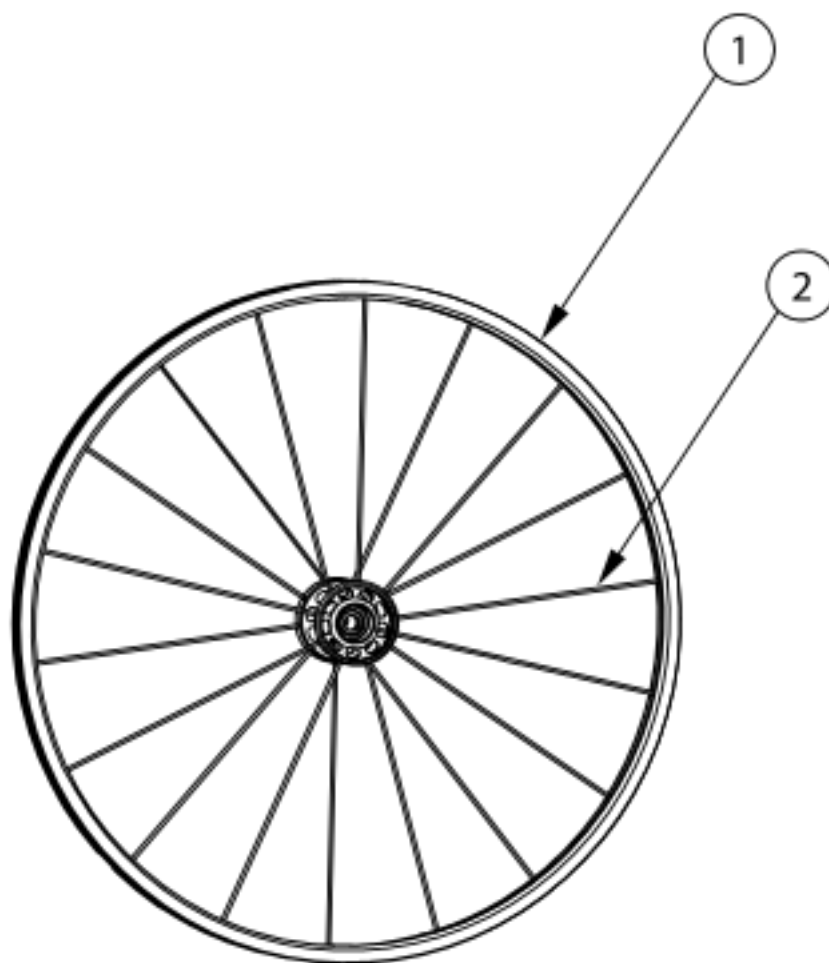

## Catalyst 4 Wheels - MAXX Spoke

*If changing wheel size and anti-tips are present, new anti-tips may be required. If changing wheel style, new axles may be needed. If Drum Brake is present, see MAXX Spoke for Drum Brake page. Please note tab mounted handdrums must be installed prior to the tire being installed.*

Item Number	Part Number	Description	Quantity
1a	108244	Wheel 20" MAXX Spoke, Black Hub/Rim/Spokes	1
1b	105135	Wheel 22" MAXX Spoke, Black Hub/Rim/Spokes	1
1c	105136	Wheel 24" MAXX Spoke, Black Hub/Rim/Spokes	1
2a	109274	Replacement Spoke MAXX Spoke 20"	1
2b	107407	Replacement Spoke MAXX Spoke 22"	1
2c	107408	Replacement Spoke MAXX Spoke 24"	1

See Page 2 for Discontinued Wheels.

**Tire Component Chart (Discontinued Wheels)**

Wheel		1 3/8" Street Pneumatic			1" High Pressure			1 3/8" Euro Trek Knobby			1" Schwalbe				1 3/8" Schwalbe HS-127			2" Mountain			
Wheel	Wheel Part #	Tire	Inner Tube	Rim Strip	Tire	Inner Tube	Rim Strip	Tire	Inner Tube	Rim Strip	Mara-thon Tire	One Tire	Inner Tube	Rim Strip	Tire	Inner Tube	Rim Strip	Tire	Inner Tube	Rim Strip	
18" Ki Spoke	200529	101587	101588	101137																	
20" Ki Spoke	200530	100911	100912	101137	102957	102844	101137														
22" Ki Spoke	200531	100634	100588	101908	102961	100609	101908											101475	100588	101908	
24" Ki Spoke	200532	111818	100589	100596	102958	100580	100596	102982	100589	100596	100864	103176	100580	100596	102920	100589	100596	101476	101188	100596	
25" Ki Spoke	200533				102959	101457	101452				101357	103177	101457	101452				100166	100208	101452	
26" Ki Spoke	200534	100636	100590	100608	102960	100582	100597				100865		100582	100597							
20" 5-Spoke X Core	101961	100911	100912	101137																	
22" 5-Spoke X Core	101962	100634	100588	101908																	
24" 5-Spoke X Core	100960	111818	100589	100596				102982	100589	100596					102920	100589	100596				