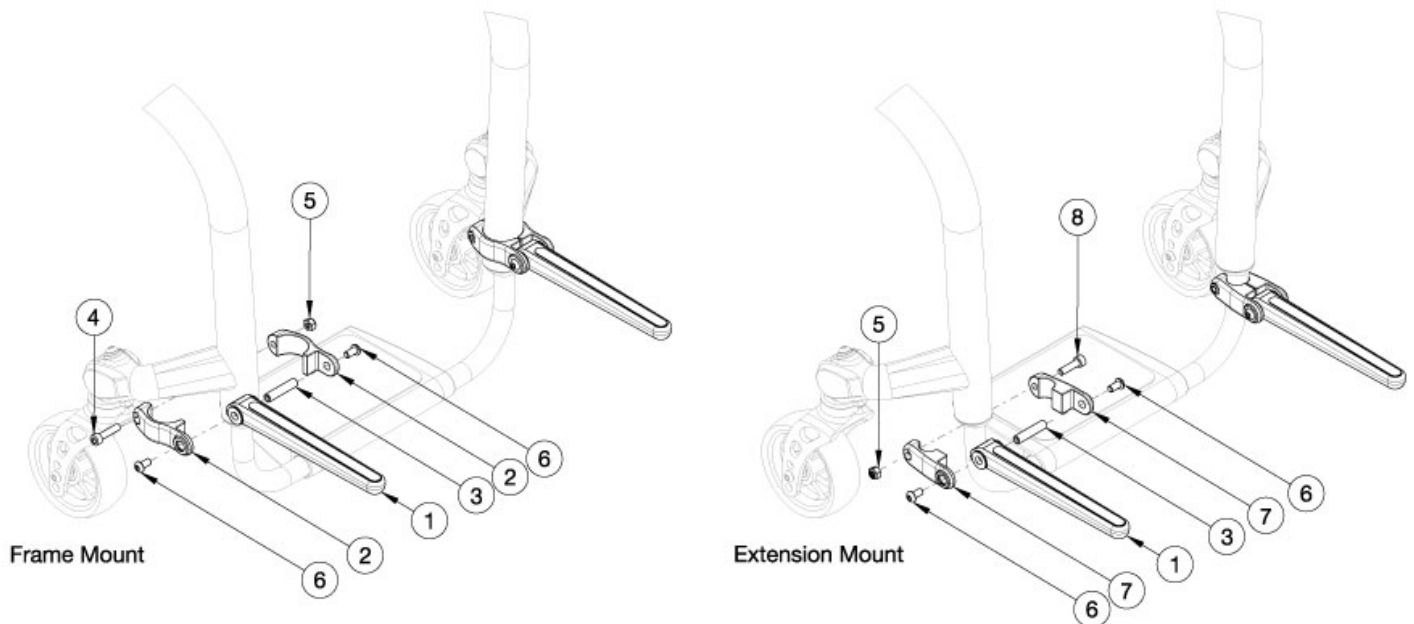

# Rogue2 Luggage Carrier

Item Number	Part Number	Description	Quantity
1 - 8	504465	Luggage Carrier Kit, Rogue/RG ALX/LW XP	1
1	003430	Luggage Carrier Fork Assembly	2
2	003412	Luggage Carrier Clamp 1.375 <i>Used to mount Luggage Carrier to the frame</i>	4
3	003413	Luggage Carrier Barrel	2
4	100780	M6 x 25 SHCS ZC <i>Only used when Luggage Carrier is mounted to the frame</i>	2
5	100658	M6 Nylock Nut Blk Zn	2
6	100667	M6 x 12 BTN SHCS BLKZC w/Patch	4
7	003409	Luggage Carrier Clamp .75 <i>Used to mount Luggage Carrier to the footrest tubes/extensions</i>	4
8	101845	M6 x 22 SHCS Blk Zn <i>Only used when Luggage Carrier is mounted to the footrest tubes/extensions</i>	2