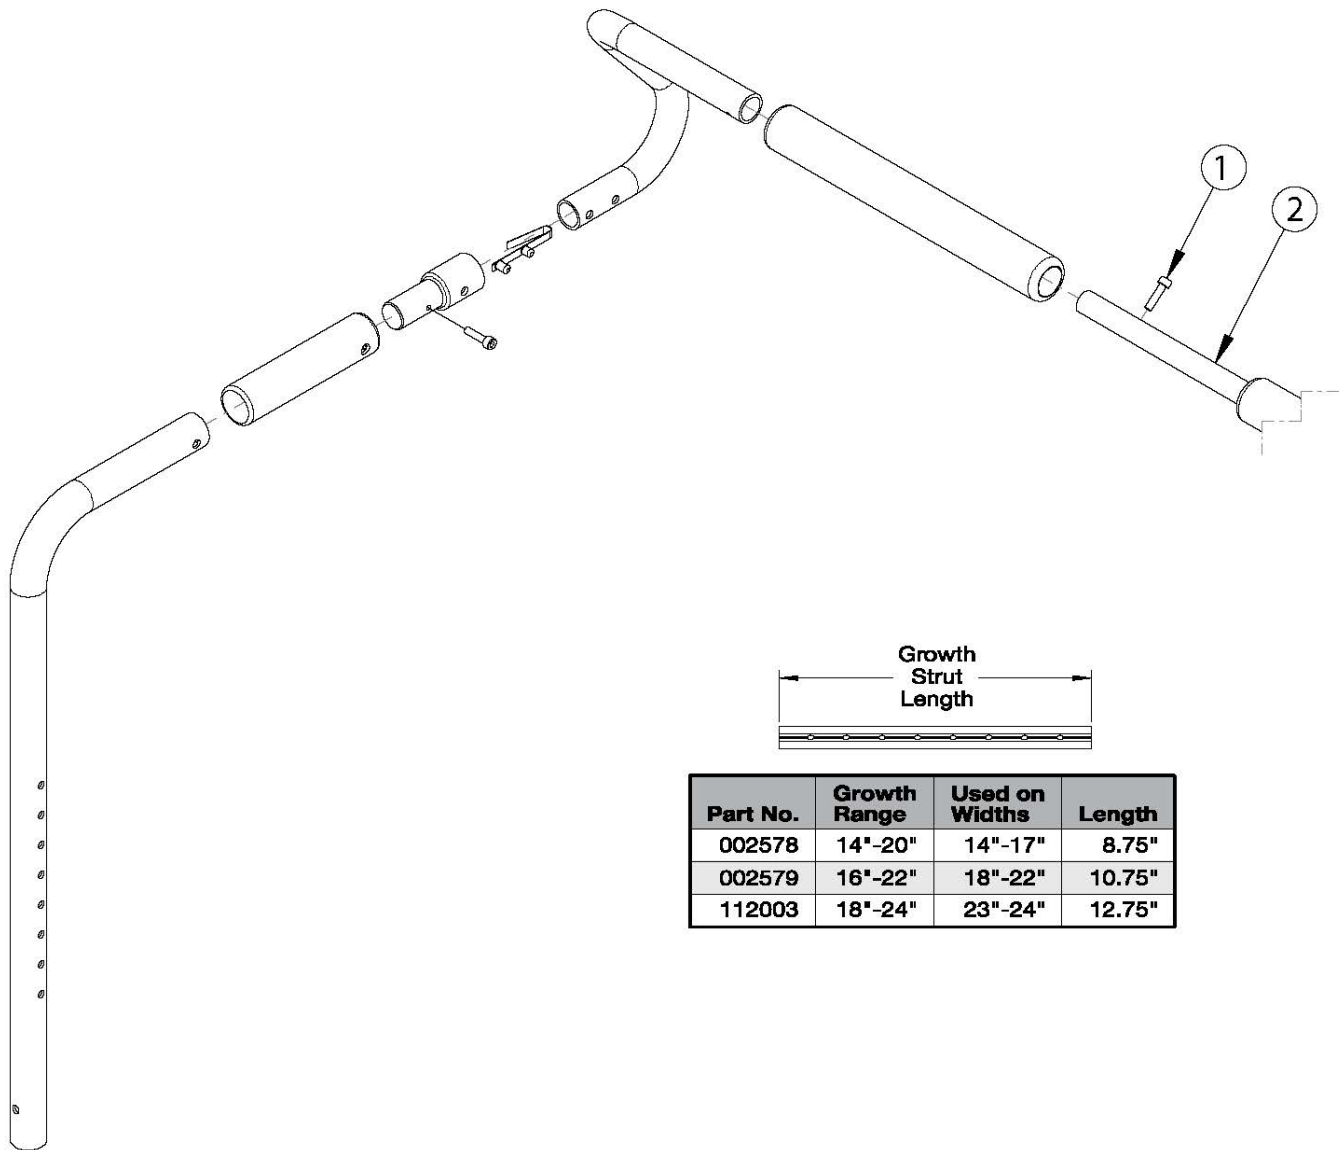

Focus CR Rocker Back - Growth

Part No.	Growth Range	Used on Widths	Length
002578	14"-20"	14"-17"	8.75"
002579	16"-22"	18"-22"	10.75"
112003	18"-24"	23"-24"	12.75"

Has your width changed? If yes, verify the current growth strut will work or select appropriately below.

Item Number	Part Number	Description	Quantity
1, 2a	503107	Growth Strut Assembly Short, Focus/Flip <i>Used on chairs 14" - 17" wide</i>	1
1, 2b	503108	Growth Strut Assembly Long, Flip/Focus <i>Used on chairs 18" - 22" wide</i>	1
1, 2c	114289	Growth Strut Assembly Extra Long, Focus <i>Used on chairs 23"-24" wide</i>	1