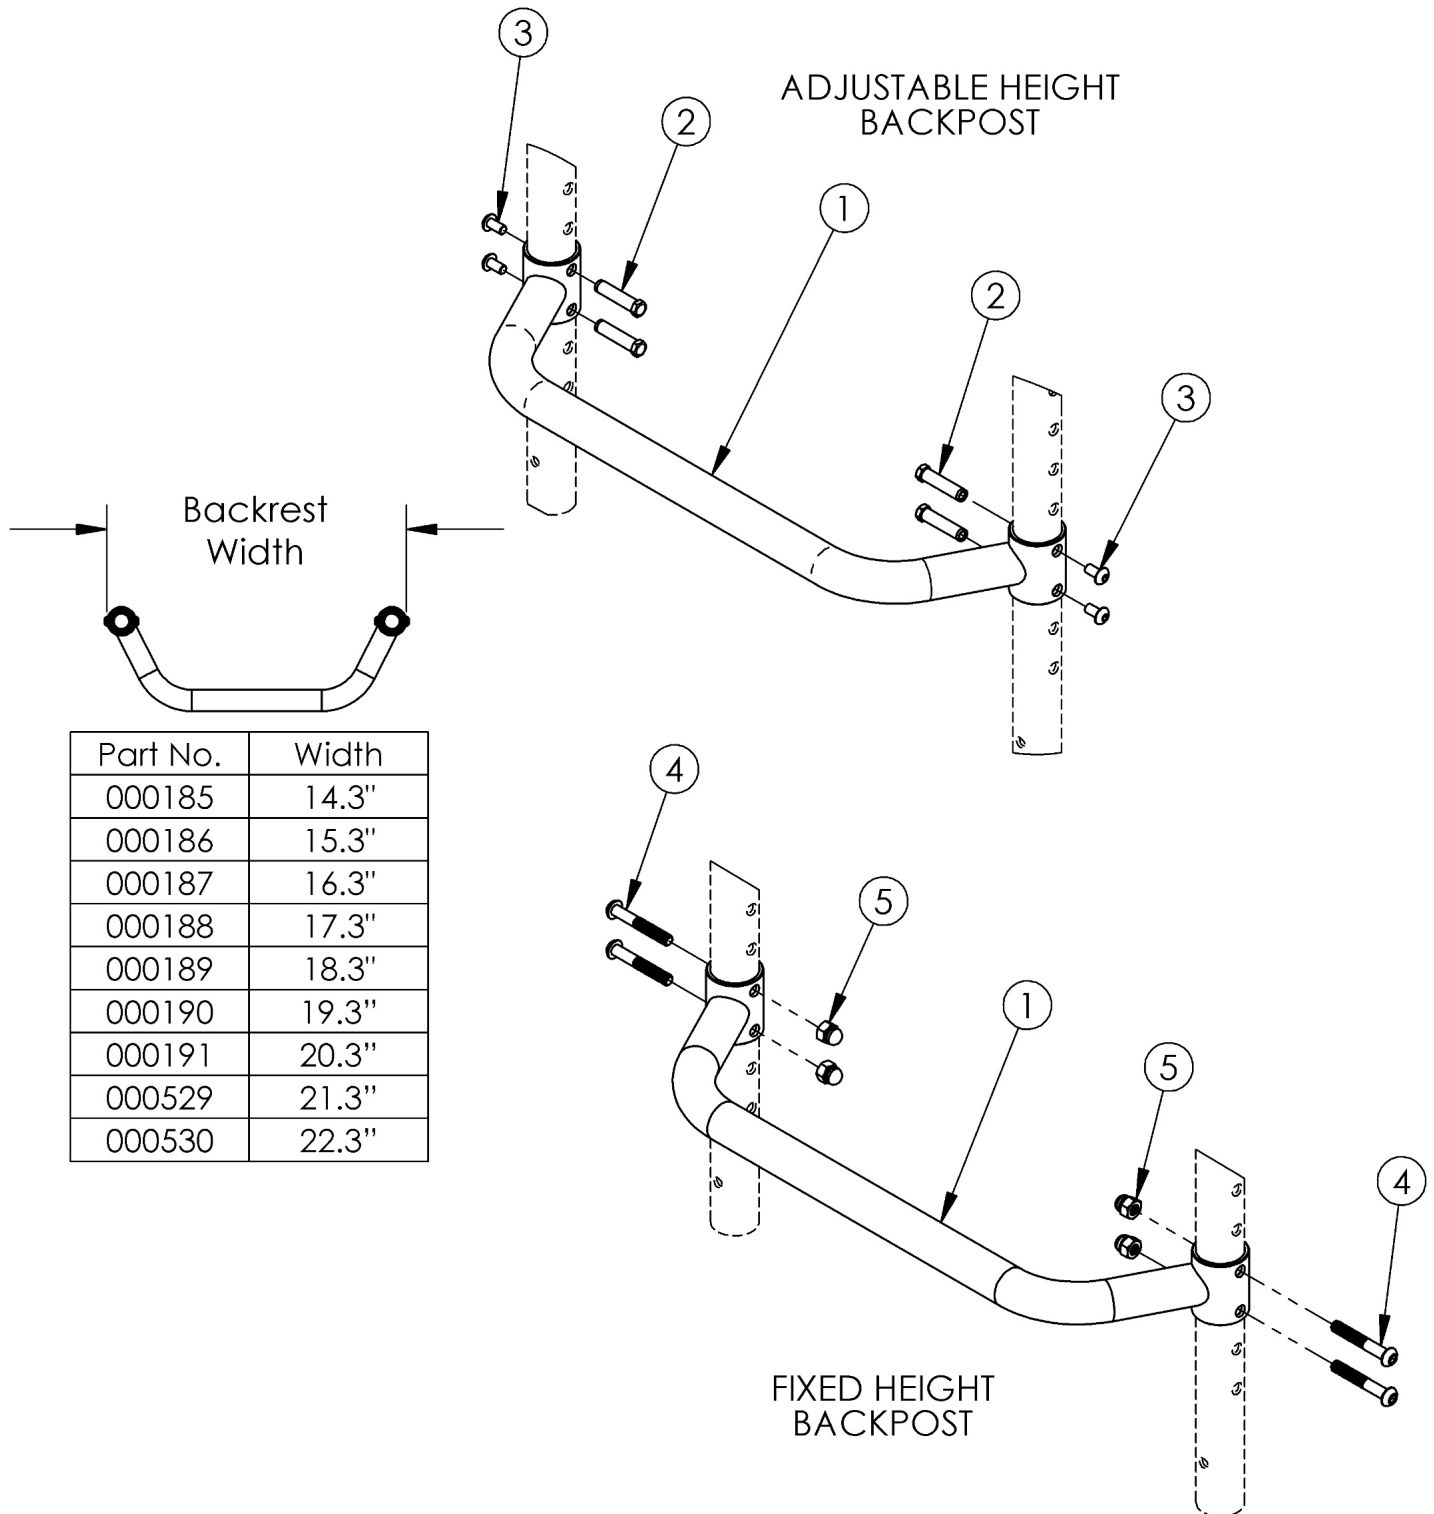

CR45 Adjustable Height Rigidizer Bar

Adjustable Height Rigidizer Bar based on seat width

Item Number	Part Number	Description	Quantity
1a	000185	Adjustable Height Rigidizer Bar 14" Wide	1
1b	000186	Adjustable Height Rigidizer Bar 15" Wide	1
1c	000187	Adjustable Height Rigidizer Bar 16" Wide	1
1d	000188	Adjustable Height Rigidizer Bar 17" Wide	1
1e	000189	Adjustable Height Rigidizer Bar 18" Wide	1
1f	000190	Adjustable Height Rigidizer Bar 19" Wide	1
1g	000191	Adjustable Height Rigidizer Bar 20" Wide	1
1h	000529	Adjustable Height Rigidizer Bar 21"	1
1i	000530	Adjustable Height Rigidizer Bar 22"	1
2	000987	Threaded Fastener	4
3	100669	M5 x 10 BTN SHCS BLKZC w/Patch	4
4	100797	M6 x 40 BHCS BLK ZC	4
5	100558	M6 NYL INS Domed Cap L/N ZC	4