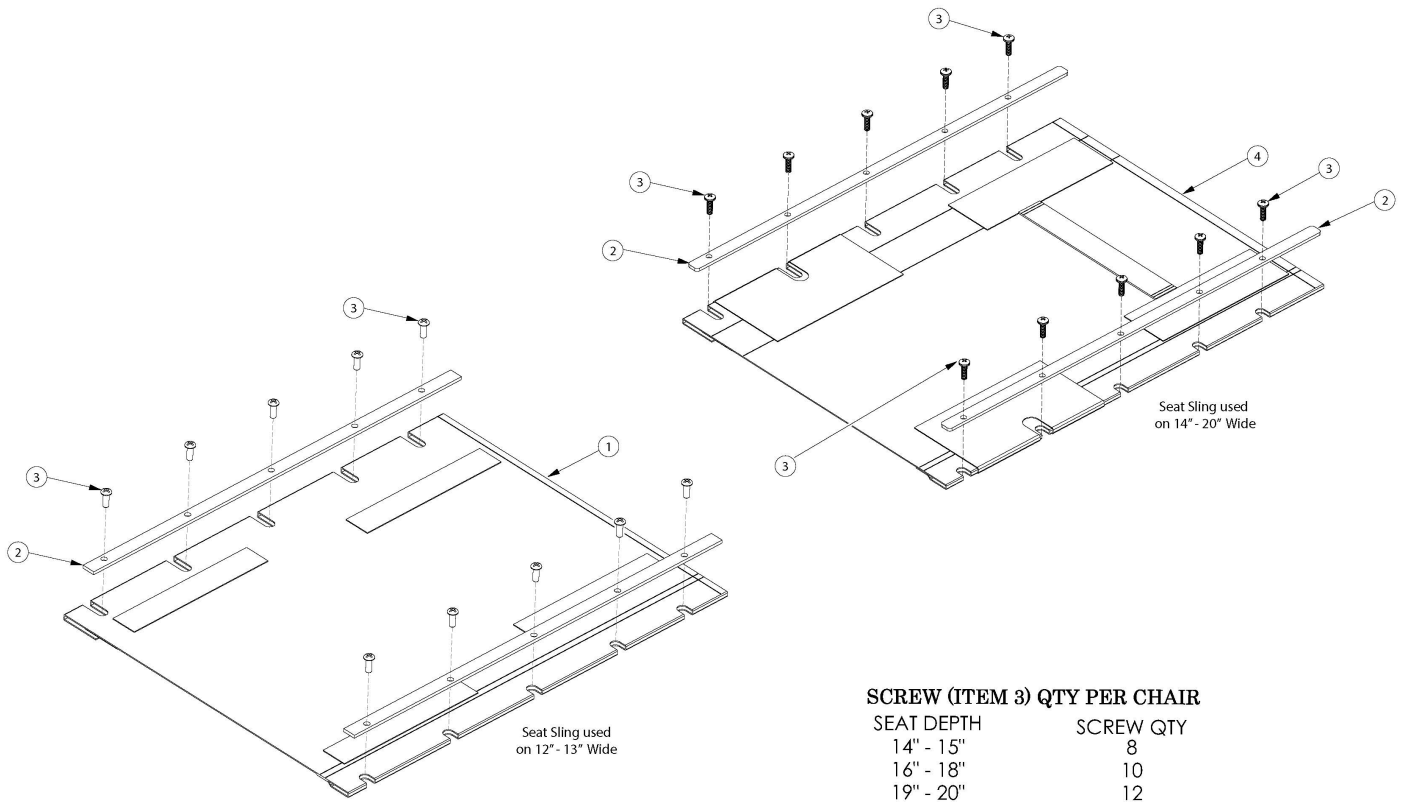

# Ethos Seat Upholstery

Seat upholstery width measures approximately 1" less than the chair size. Seat upholstery depth measures true to the chair size.

Item Number	Part Number	Description	Quantity
1a	101516	Seat Upholstery Rigid 1214	1
1b	101517	Seat Upholstery Rigid 1215	1
1c	101518	Seat Upholstery Rigid 1216	1
1d	101519	Seat Upholstery Rigid 1217	1
1e	101520	Seat Upholstery Rigid 1218	1
1f	101569	Seat Upholstery Rigid 1219	1
1g	101523	Seat Upholstery Rigid 1314	1
1h	101524	Seat Upholstery Rigid 1315	1
1i	101525	Seat Upholstery Rigid 1316	1
1j	101526	Seat Upholstery Rigid 1317	1

Item Number	Part Number	Description	Quantity
1k	101527	Seat Upholstery Rigid 1318	1
1l	101571	Seat Upholstery Rigid 1319	1
1m	101572	Seat Upholstery Rigid 1320	1
2a	000241	Seat Rail 14" Deep Rigid/Liberty	2
2b	000242	Seat Rail 15" Deep RIGID	2
2c	000243	Seat Rail 16" Deep Rigid/Liberty	2
2d	000244	Seat Rail 17" Deep RIGID	2
2e	000245	Seat Rail 18" Deep Rigid/Liberty	2
2f	000246	Seat Rail 19" Deep RIGID	2
2g	000247	Seat Rail 20" Deep Rigid/Liberty	2
3	100734	M5 x 16 PHMS ZC	12
4a	101000	Seat Upholstery Rigid/Liberty 1414	1
4b	101005	Seat Upholstery Rigid 1415	1
4c	101012	Seat Upholstery Rigid/Liberty 1416	1
4d	101019	Seat Upholstery Rigid 1417	1
4e	101026	Seat Upholstery Rigid/Liberty 1418	1
4f	101033	Seat Upholstery Rigid 1419	1
4g	101074	Seat Upholstery Rigid/Liberty 1420	1
4h	101001	Seat Upholstery Rigid/Liberty 1514	1
4i	101006	Seat Upholstery Rigid 1515	1
4j	101013	Seat Upholstery Rigid/Liberty 1516	1
4k	101020	Seat Upholstery Rigid 1517	1
4l	101027	Seat Upholstery Rigid/Liberty 1518	1
4m	101034	Seat Upholstery Rigid 1519	1
4n	101040	Seat Upholstery Rigid/Liberty 1520	1
4o	101002	Seat Upholstery Rigid/Liberty 1614	1
4p	101007	Seat Upholstery Rigid 1615	1
4q	101014	Seat Upholstery Rigid/Liberty 1616	1