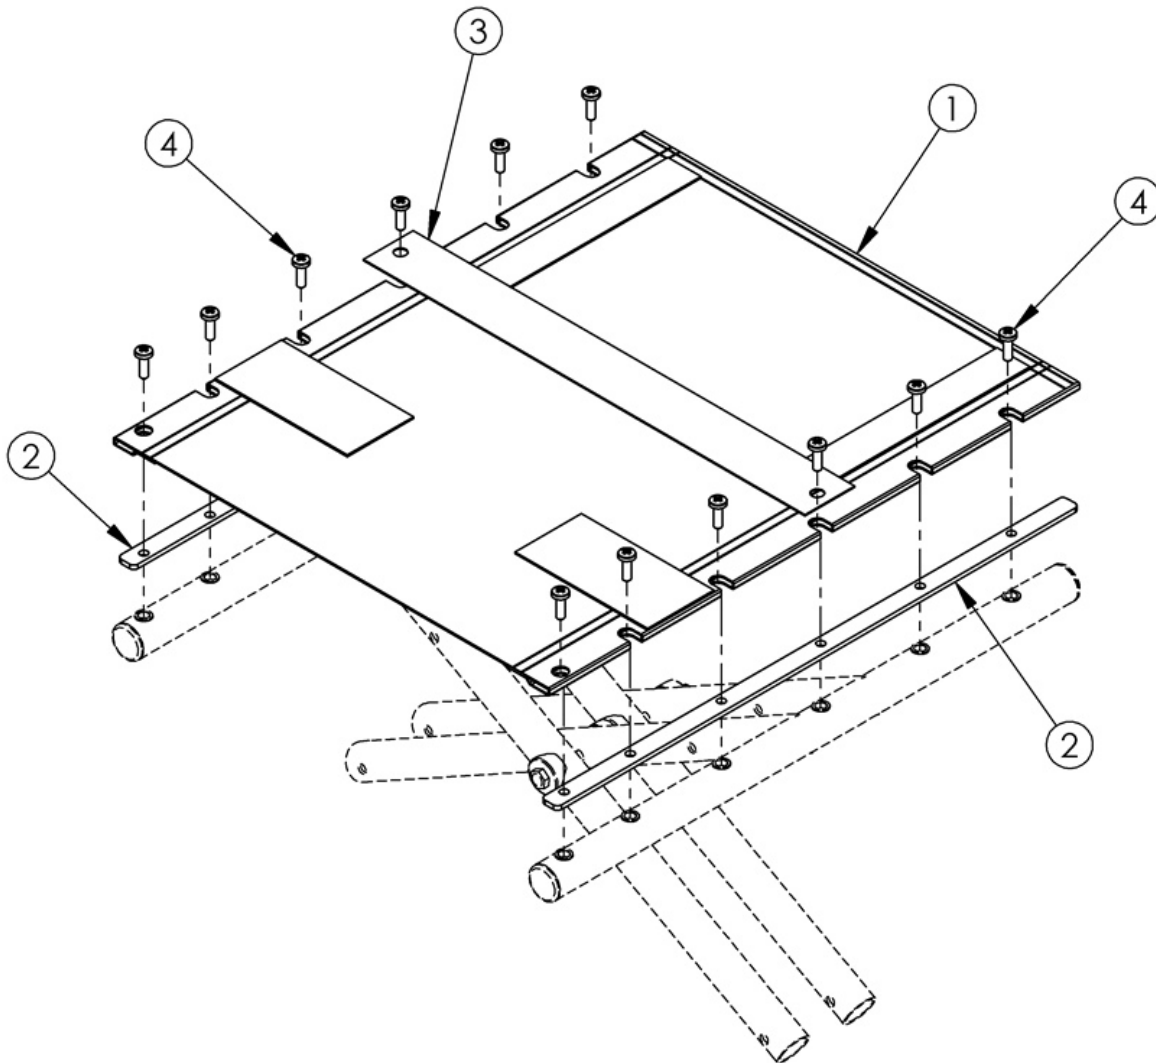

Catalyst Seat Upholstery

SCREW (ITEM 4) QTY PER CHAIR	
SEAT DEPTH	SCREW QTY
14" - 15"	10
16" - 17"	12
18" - 19"	14
20"	16

Seat upholstery width measures approximately 2.5" less than the chair size. Seat upholstery depth measures true to the chair size. If adding seat upholstery, rails and screws are needed.

Item Number	Part Number	Description	Quantity
1a	100093	Seat Upholstery Cat 1414	1

Item Number	Part Number	Description	Quantity
1b	100094	Seat Upholstery Cat 1415	1
1c	100095	Seat Upholstery Cat 1416	1
1d	100096	Seat Upholstery Cat 1417	1
1e	100097	Seat Upholstery Cat 1418	1
1f	100896	Seat Upholstery Cat 1419	1
1g	100136	Seat Upholstery Cat 1420	1
1h	100098	Seat Upholstery Cat 1514	1
1i	100099	Seat Upholstery Cat 1515	1
1j	100100	Seat Upholstery Cat 1516	1
1k	100101	Seat Upholstery Cat 1517	1
1l	100102	Seat Upholstery Cat 1518	1
1m	100103	Seat Upholstery Cat 1519	1
1n	100104	Seat Upholstery Cat 1520	1
1o	100105	Seat Upholstery Cat 1614	1
1p	100106	Seat Upholstery Cat 1615	1
1q	100107	Seat Upholstery Cat 1616	1
1r	100108	Seat Upholstery Cat 1617	1
1s	100109	Seat Upholstery Cat 1618	1
1t	100110	Seat Upholstery Cat 1619	1
1u	100111	Seat Upholstery Cat 1620	1
1v	100112	Seat Upholstery Cat 1714	1
1w	100113	Seat Upholstery Cat 1715	1
1x	100114	Seat Upholstery Cat 1716	1
1y	100115	Seat Upholstery Cat 1717	1
1z	100116	Seat Upholstery Cat 1718	1
1aa	100117	Seat Upholstery Cat 1719	1
1ab	100118	Seat Upholstery Cat 1720	1
1ac	100119	Seat Upholstery Cat 1814	1