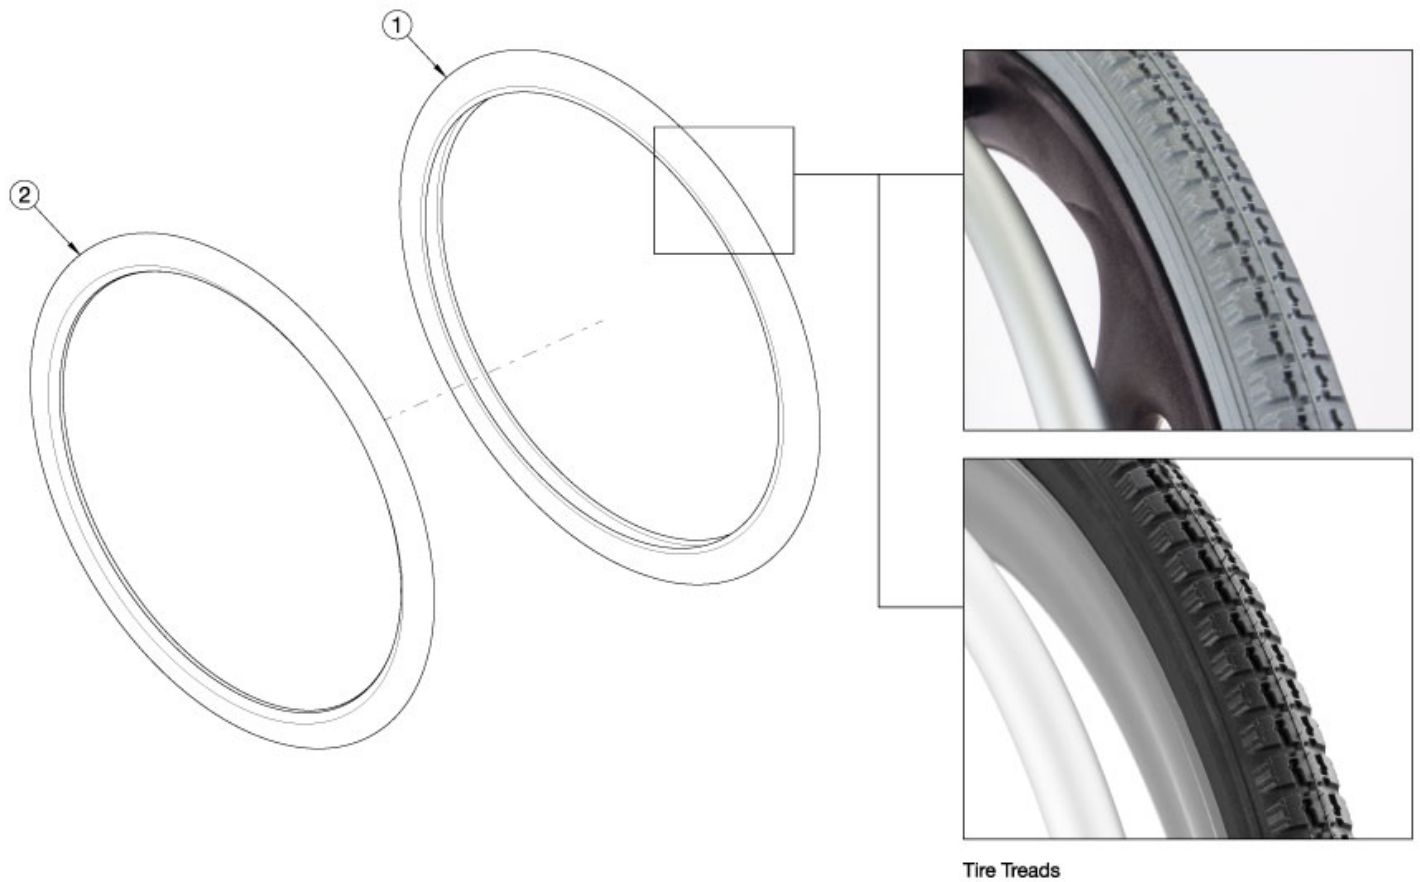

# Clik Tires - Pneumatic with Airless Inserts

Please note tab mounted handrims must be installed prior to the tire being installed. If a 24" Pneumatic with Airless Insert tire is needed, please see the full wheel / tire/ handrim assembly selections.

Item Number	Part Number	Description	Quantity
1a, 2a	110020	Tire 18" x 1 3/8" Pneumatic (Gray) and Airless Insert Kit	1
1b, 2b	118155	Tire 20" x 1 3/8" Pneumatic (Black) and Airless Insert Kit	1
1c, 2c	118209	Tire 22" x 1 3/8" Pneumatic (Black) and Airless Insert Kit	1
1a	101587	Tire 18" x 1 3/8" Pneumatic, Gray	1
1b	100911	Tire 20" x 1 3/8" Pneumatic, Gray	1
1b	116843	Tire 20" x 1 3/8" Pneumatic, Black	1
1c	100634	Tire 22" x 1 3/8" Pneumatic, Gray	1
1c	116735	Tire 22" x 1 3/8" Pneumatic, Black	1
2a	101092	Airless Insert 18"	1

See Page 2 for Discontinued Wheels.

**Tire Component Chart (Discontinued Wheels)**

Wheel		1 3/8" Street Pneumatic			1" High Pressure			1 3/8" Euro Trek Knobby			1" Schwalbe				1 3/8" Schwalbe HS-127			2" Mountain			
Wheel	Wheel Part #	Tire	Inner Tube	Rim Strip	Tire	Inner Tube	Rim Strip	Tire	Inner Tube	Rim Strip	Mara-thon Tire	One Tire	Inner Tube	Rim Strip	Tire	Inner Tube	Rim Strip	Tire	Inner Tube	Rim Strip	
18" Ki Spoke	200529	101587	101588	101137																	
20" Ki Spoke	200530	100911	100912	101137	102957	102844	101137														
22" Ki Spoke	200531	100634	100588	101908	102961	100609	101908											101475	100588	101908	
24" Ki Spoke	200532	111818	100589	100596	102958	100580	100596	102982	100589	100596	100864	103176	100580	100596	102920	100589	100596	101476	101188	100596	
25" Ki Spoke	200533				102959	101457	101452				101357	103177	101457	101452				100166	100208	101452	
26" Ki Spoke	200534	100636	100590	100608	102960	100582	100597				100865		100582	100597							
20" 5-Spoke X Core	101961	100911	100912	101137																	
22" 5-Spoke X Core	101962	100634	100588	101908																	
24" 5-Spoke X Core	100960	111818	100589	100596				102982	100589	100596					102920	100589	100596				