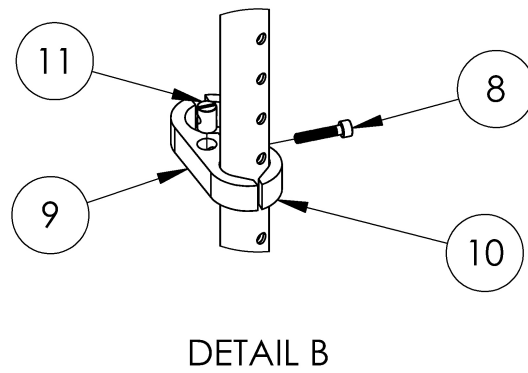

# Tilt IV Pole

Item Number	Part Number	Description	Quantity
1-13	502409	IV Pole Assembly Focus/Flip	1
1, 2, 3, 6, 7	502401	IV Pole Top Clamp Assembly	1
8, 9, 10, 11	502408	IV Pole Bottom Clamp Assembly Focus	1
1	102766	Spacer 3/8R. X 7/16 x .218 ID.	1
2	102767	Handle wM5 x 32L Threaded Stud	1
3	101843	M5 x 20 SHCS Blk Zn	1
4	002581	IV Pole Outer Tube 28" Height	1
5	002585	IV Pole Upper	1
6	002395	Footrest Clamp Left LW	1
7	100657	M5 Nylock Nut Blk Zn	2
8	100780	M6 x 25 SHCS ZC	2
9	002685	IV Pole Clamp 1-1/8" 1" Thru 1-1/4" w/ Cross Dowel Hole	2
10	002686	IV Pole Clamp 1-1/8" 1" Thru 1-1/4"	2
11	102768	M6 Barrel Nut	2
12	100532	Tube End Plug 1 1/8"	1
13	102769	Snap Button Plastic	1