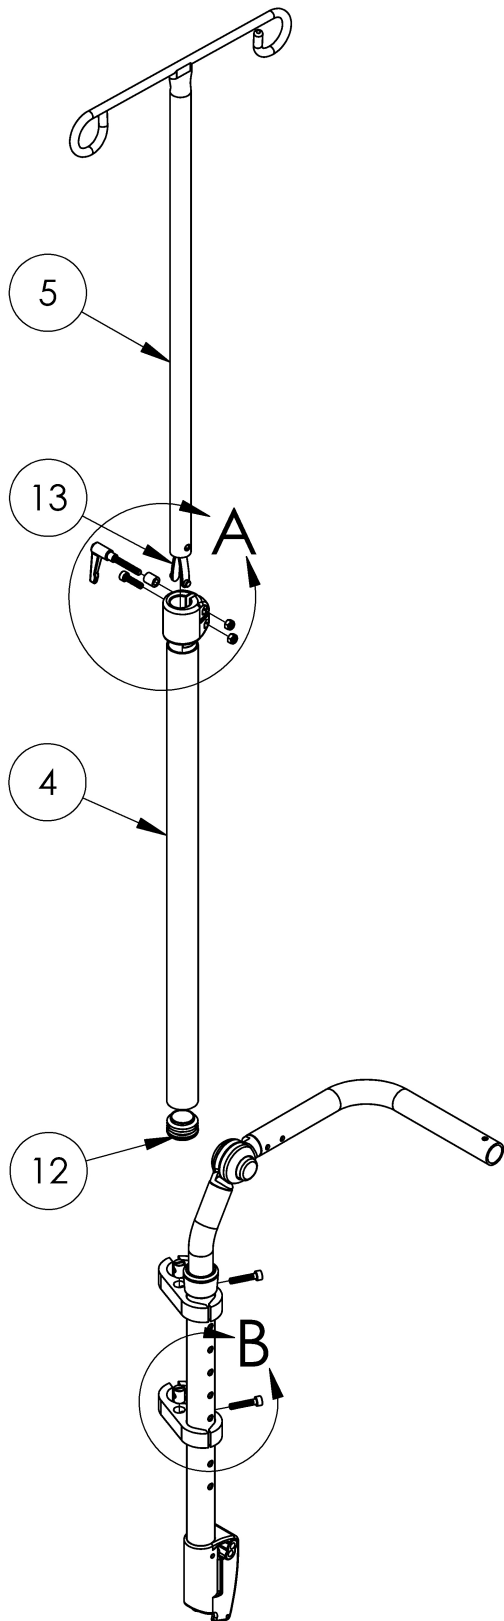

# Tilt IV Pole

Item Number	Part Number	Description	Quantity
1-13	502409	IV Pole Assembly Focus/Flip	1
1, 2, 3, 6, 7	502401	IV Pole Top Clamp Assembly	1
8, 9, 10, 11	502408	IV Pole Bottom Clamp Assembly Focus	1
1	102766	Spacer 3/8R. X 7/16 x .218 ID.	1
2	102767	Handle wM5 x 32L Threaded Stud	1
3	101843	M5 x 20 SHCS Blk Zn	1
4	002581	IV Pole Outer Tube 28" Height	1
5	002585	IV Pole Upper	1
6	002395	Footrest Clamp Left LW	1
7	100657	M5 Nylock Nut Blk Zn	2
8	100780	M6 x 25 SHCS ZC	2
9	002685	IV Pole Clamp 1-1/8" 1" Thru 1-1/4" w/ Cross Dowel Hole	2
10	002686	IV Pole Clamp 1-1/8" 1" Thru 1-1/4"	2
11	102768	M6 Barrel Nut	2
12	100532	Tube End Plug 1 1/8"	1
13	102769	Snap Button Plastic	1