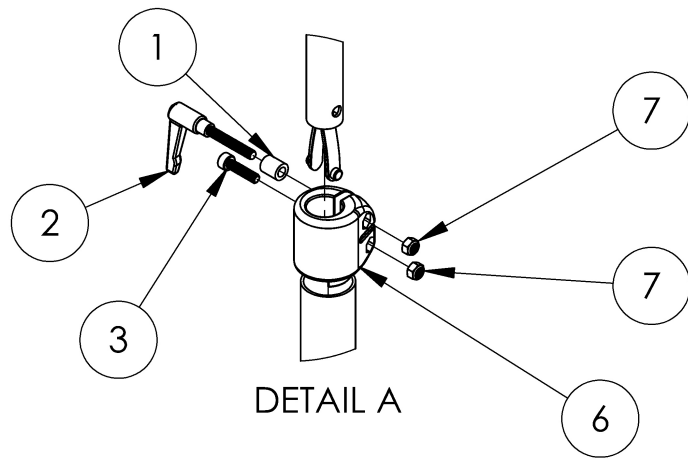

# Tilt IV Pole

Item Number	Part Number	Description	Quantity
1-13	502409	IV Pole Assembly Focus/Flip	1
1, 2, 3, 6, 7	502401	IV Pole Top Clamp Assembly	1
8, 9, 10, 11	502408	IV Pole Bottom Clamp Assembly Focus	1
1	102766	Spacer 3/8R. X 7/16 x .218 ID.	1
2	102767	Handle wM5 x 32L Threaded Stud	1
3	101843	M5 x 20 SHCS Blk Zn	1
4	002581	IV Pole Outer Tube 28" Height	1
5	002585	IV Pole Upper	1
6	002395	Footrest Clamp Left LW	1
7	100657	M5 Nylock Nut Blk Zn	2
8	100780	M6 x 25 SHCS ZC	2
9	002685	IV Pole Clamp 1-1/8" 1" Thru 1-1/4" w/ Cross Dowel Hole	2
10	002686	IV Pole Clamp 1-1/8" 1" Thru 1-1/4"	2
11	102768	M6 Barrel Nut	2
12	100532	Tube End Plug 1 1/8"	1
13	102769	Snap Button Plastic	1