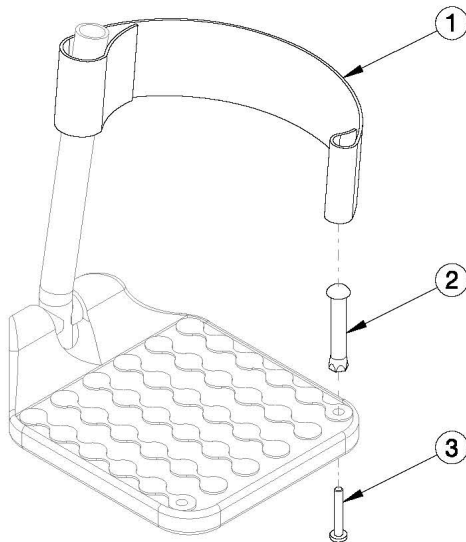

# Focus / Flip / Arc Heel Loops

Heel Loop							
Used on Chair Widths							
Standard Hanger				Offset Hanger			Strap Length
Part No.	Angle Adjustable / Multi-Angle	Composite	Composite Angle Adjustable	Angle Adjustable / Multi-Angle	Composite	Composite Angle Adjustable	
100591	N/A	14" - 15"	N/A	12" - 13"	12" - 13"	N/A	9.4"
100592	14" - 15"	16" - 17"	15" - 16"	14" - 15"	14" - 15"	13" - 14"	10.4"
100593	16" - 24"	18" - 24"	17" - 24"	16" - 24"	16" - 24"	15" - 24"	11.4"

Adjustable Heel Loop							
Used on Chair Widths							
Standard Hanger				Offset Hanger			Strap Length
Part No.	Angle Adjustable / Multi-Angle	Composite	Composite Angle Adjustable	Angle Adjustable / Multi-Angle	Composite	Composite Angle Adjustable	
112009	10" - 13"	N/A	N/A	10" - 11"	N/A	N/A	17"
103364	14" - 17"	14" - 18"	15" - 17"	12" - 15"	12" - 16"	13" - 15"	19"
103365	18" - 20"	19" - 24"	18" - 20"	16" - 18"	17" - 24"	16" - 18"	21"
103366	21" - 24"	N/A	21" - 24"	19" - 24"	N/A	19" - 24"	25"

Item Number	Part Number	Description	Quantity
1a	100591	Heel Loop Strap Short	1
1b	100592	Heel Loop Strap Medium	1
1c	100593	Heel Loop Strap Long	1
1d	112009	Adjustable Heel Loop Extra Short	1
1e	103364	Adjustable Heel Loop Short	1
1f	103365	Adjustable Heel Loop Medium	1
1g	103366	Adjustable Heel Loop Long	1
2	100551	Heel Loop Peg	1
3	101471	10-32 x 1-1/4 PH Pan HD T-B T/S ZC	1