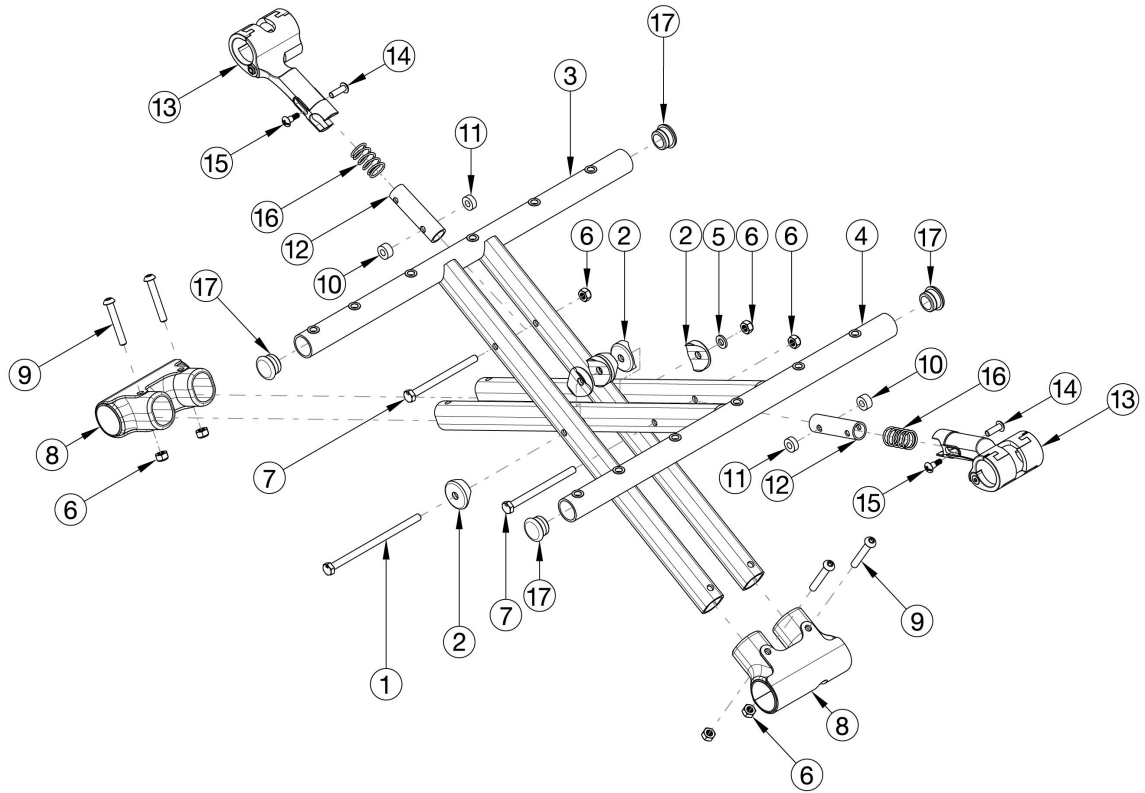

Catalyst E Aluminum Cross Braces

Cross Brace Overall Width	
Seat Width	Cross Brace Measurement
14"-16"	Approx. 1" less than seat width
17"	Approx. 1.25" less than seat width
18"-21"	Approx. 1.5" less than seat width
22"	Approx. 1.75" less than seat width

Cross Brace Overall Depth	
Seat Depth	Cross Brace Measurement
14"-20"	Approx. 0.375" less than seat depth

Assembled cross brace kits do not include upper pivots, lower pivots, or seat upholstery.

Item Number	Part Number	Description	Quantity
1-7, 9-11, 17	122563	Assembled Cross Brace Kit, 14 W x 15 D, Catalyst E	1
1-7, 9-11, 17	121987	Assembled Cross Brace Kit, 14 W x 16 D, Catalyst E	1
1-7, 9-11, 17	122564	Assembled Cross Brace Kit, 14 W x 17 D, Catalyst E	1