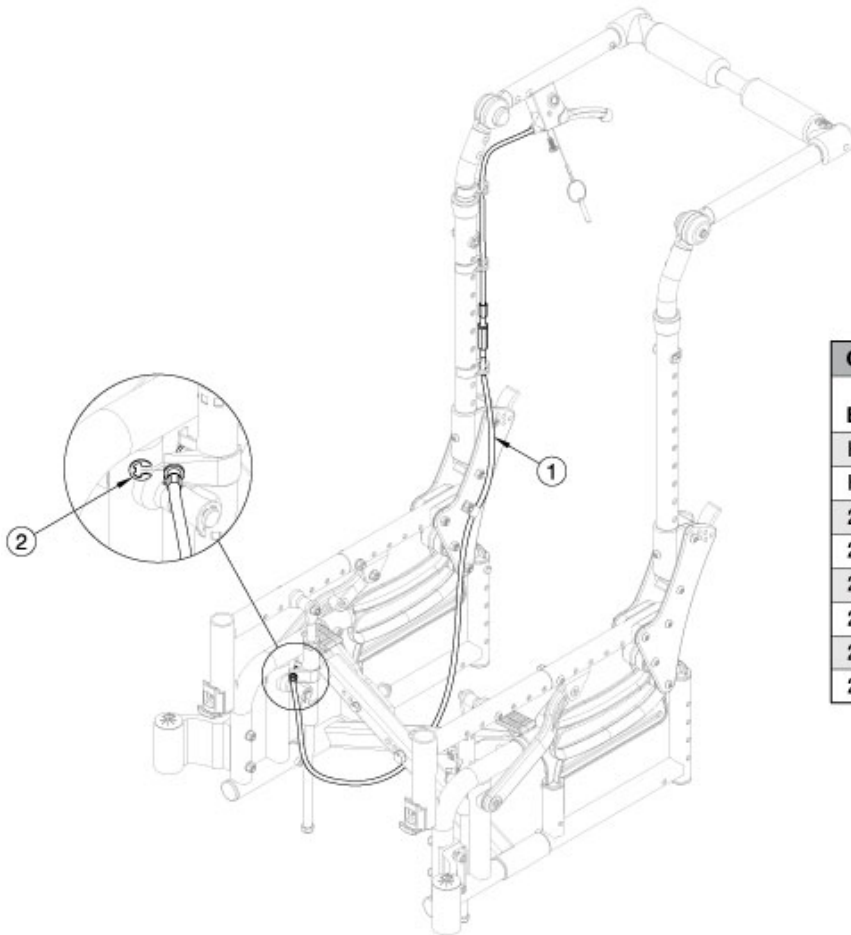

Arc Dual Hand Tilt Mechanism - Growth

Cable (Item 1)		
Backrest Style	Extra-Short (12-14D)	Short, Medium, and Long
Ht. Adj. 18-23" Back Ht.	112940	112942
Ht. Adj. 24-27" Back Ht.	112941	112943
22" Fxd. Ht. Ang. Adj.	112940	112942
26" Fxd. Ht. Ang. Adj.	112941	112943
20" Stroller Handle	112938	112940
24" Stroller Handle	112939	112941
22" Recline	112938	112940
26" Recline	112939	112941

Is your depth changing? Will your existing tilt cables achieve your new depth? If no, please select the appropriate tilt cable based off your new configuration on the table above. Each cable kit contains two cables and two e-rings.

Item Number	Part Number	Description	Quantity
1a, 2	112938	Cable, Tilt, Dual, Short, Arc	1
1b, 2	112939	Cable, Tilt, Dual, Medium, Arc	1
1c, 2	112940	Cable, Tilt, Dual, Long, Arc	1
1d, 2	112941	Cable, Tilt, Dual, XL, Arc	1
1e, 2	112942	Cable, Tilt, Dual, XXL, Arc	1
1f, 2	112943	Cable, Tilt, Dual, XXXL, Arc	1