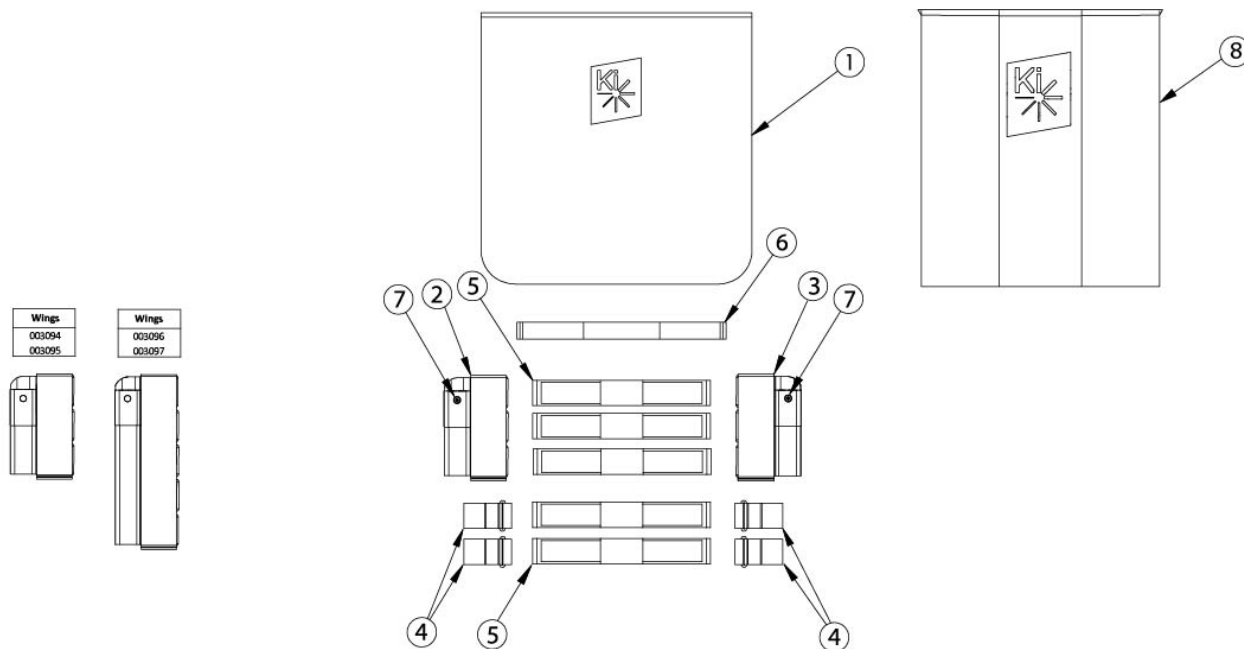

# Catalyst Tension Adjustable Back Upholstery - Standard Backposts

Backrest Range and Height	Wings	Total Strap Qty	Total D-Ring Qty
Short 8.5"	003094	3	0
	003095		
Short 9.5" - 10.5"	003094	4	2
	003095		
Short 11.5"	003094	5	4
	003095		
Medium 12.5"	003096	5	0
	003097		
Medium 13.5" - 14.5"	003096	6	2
	003097		
Medium 15.5"	003096	7	4
Tall 16.5" - 17.5"	003097		
Tall 18.5" - 19.5"	003096	8	6
	003097		

Assemblies contain the cover, amount of straps and d-rings used for the tallest height listed in the assembly. Tension Straps (6a-6d) are based on seat width and used with the combination of Fold Down Push Handle and Tension Adjustable Back Upholstery. Attaching hardware is not included with the back upholstery assemblies.

Item Number	Part Number	Description	Quantity
1c, 2b, 3b, 4, 5a	505519	Back Upholstery Assembly Tension Adjustable with Standard Cover 14W, 12.5" - 15.5" Height, Standard Backposts	1
1e, 2b, 3b, 4, 5a	505520	Back Upholstery Assembly Tension Adjustable with Standard Cover 14W, 16.5" - 19.5" Height, Standard Backposts	1
1h, 2b, 3b, 4, 5b	505522	Back Upholstery Assembly Tension Adjustable with Standard Cover 15W, 12.5" - 15.5" Height, Standard Backposts	1
1j, 2b, 3b, 4, 5b	505523	Back Upholstery Assembly Tension Adjustable with Standard Cover 15W, 16.5" - 19.5" Height, Standard Backposts	1
1m, 2b, 3b, 4, 5c	505525	Back Upholstery Assembly Tension Adjustable with Standard Cover 16W, 12.5" - 15.5" Height, Standard Backposts	1