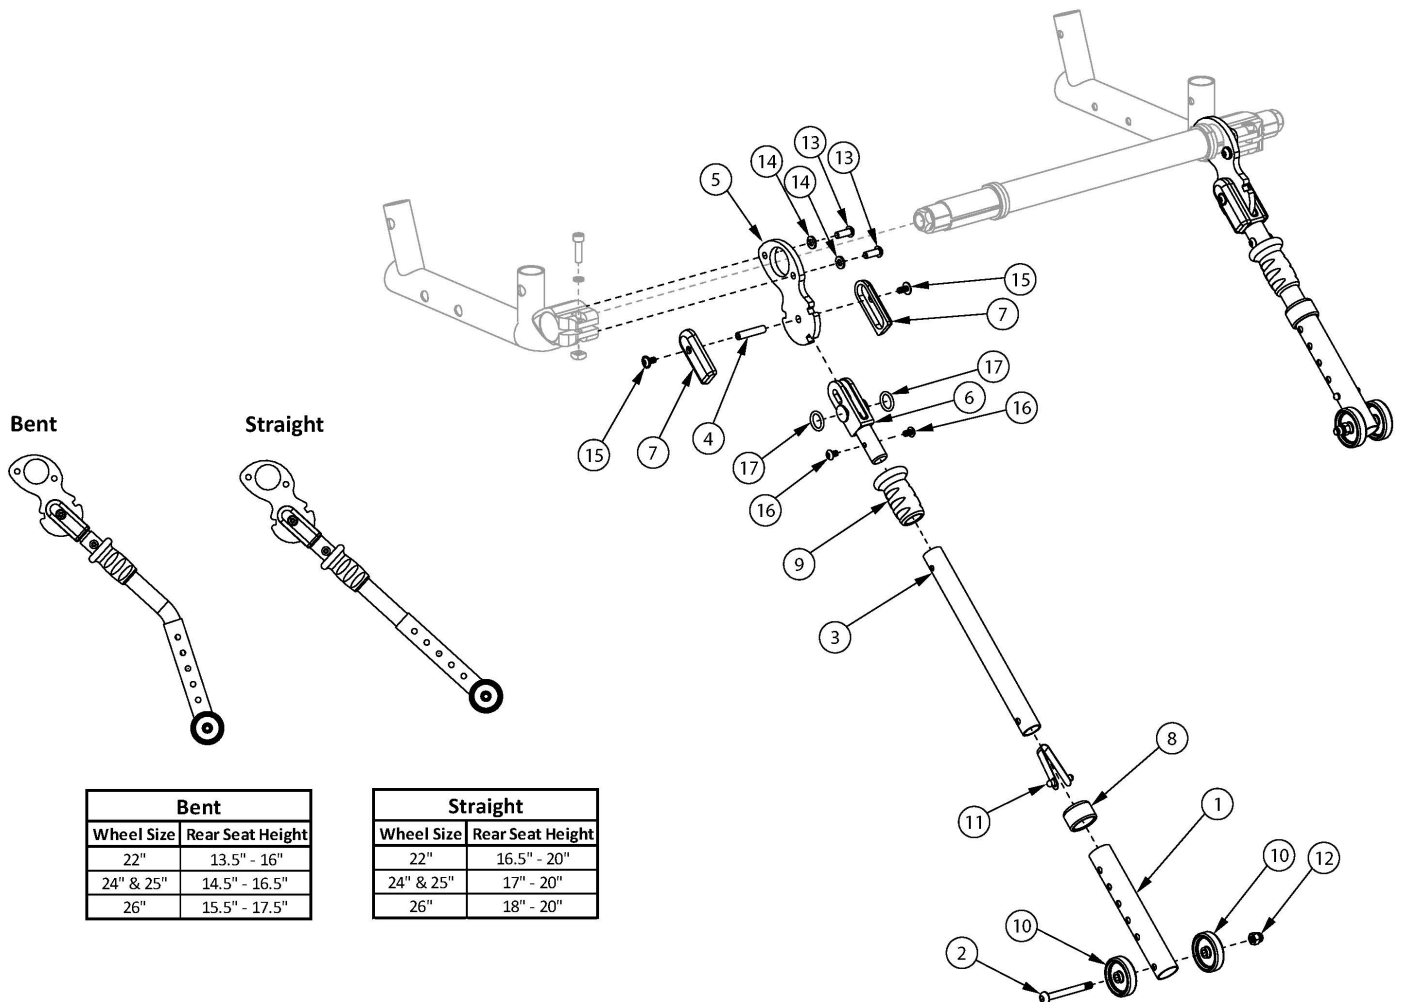

# Ethos User Activated Anti-Tip

Bent	
Wheel Size	Rear Seat Height
22"	13.5" - 16"
24" & 25"	14.5" - 16.5"
26"	15.5" - 17.5"

Straight	
Wheel Size	Rear Seat Height
22"	16.5" - 20"
24" & 25"	17" - 20"
26"	18" - 20"

Item Number	Part Number	Description	Quantity	Retail
3a, 4, 5a, 6, 7, 9, 11, 15-17	004350	Anti-Tip Assembly Straight, User Activated	1	\$160.00
3b, 4, 5b, 6, 7, 9, 11, 15-17	004351	Anti-Tip Assembly Bent, User Activated	1	\$160.00
1, 2, 3a, 4, 5a, 6-17	108098	User Activated Anti-Tip Assembly Straight, Single	1	\$195.04
1, 2, 3a, 4, 5a, 6-17	108099	User Activated Anti-Tip Assembly Straight, PAIR	1	\$390.08
1, 2, 3b, 4, 5b, 6-17	108100	User Activated Anti-Tip Assembly Bent, Single	1	\$195.04
1, 2, 3b, 4, 5b, 6-17	108101	User Activated Anti-Tip Assembly Bent, PAIR	1	\$390.08
1, 2, 10, 12	004691	Anti-Tip Lower Assembly	1	\$30.49
8	004306	Anti-Tip Anti Rattle Bushing	1	\$4.55
11	100534	Detent Button Lower	1	\$3.52

<b>Item Number</b>	<b>Part Number</b>	<b>Description</b>	<b>Quantity</b>	<b>Retail</b>
13	101721	M6 x 16 Btn SHCS w/ Patch	2	\$2.06
14	101835	M6 Lock Washer Blk Zn	2	\$0.52
15	103323	M5 x 10 Flange BHCS Blk Zc	2	\$0.56
16	103324	M5 x 6 BHCS Blk Zc	2	\$0.56