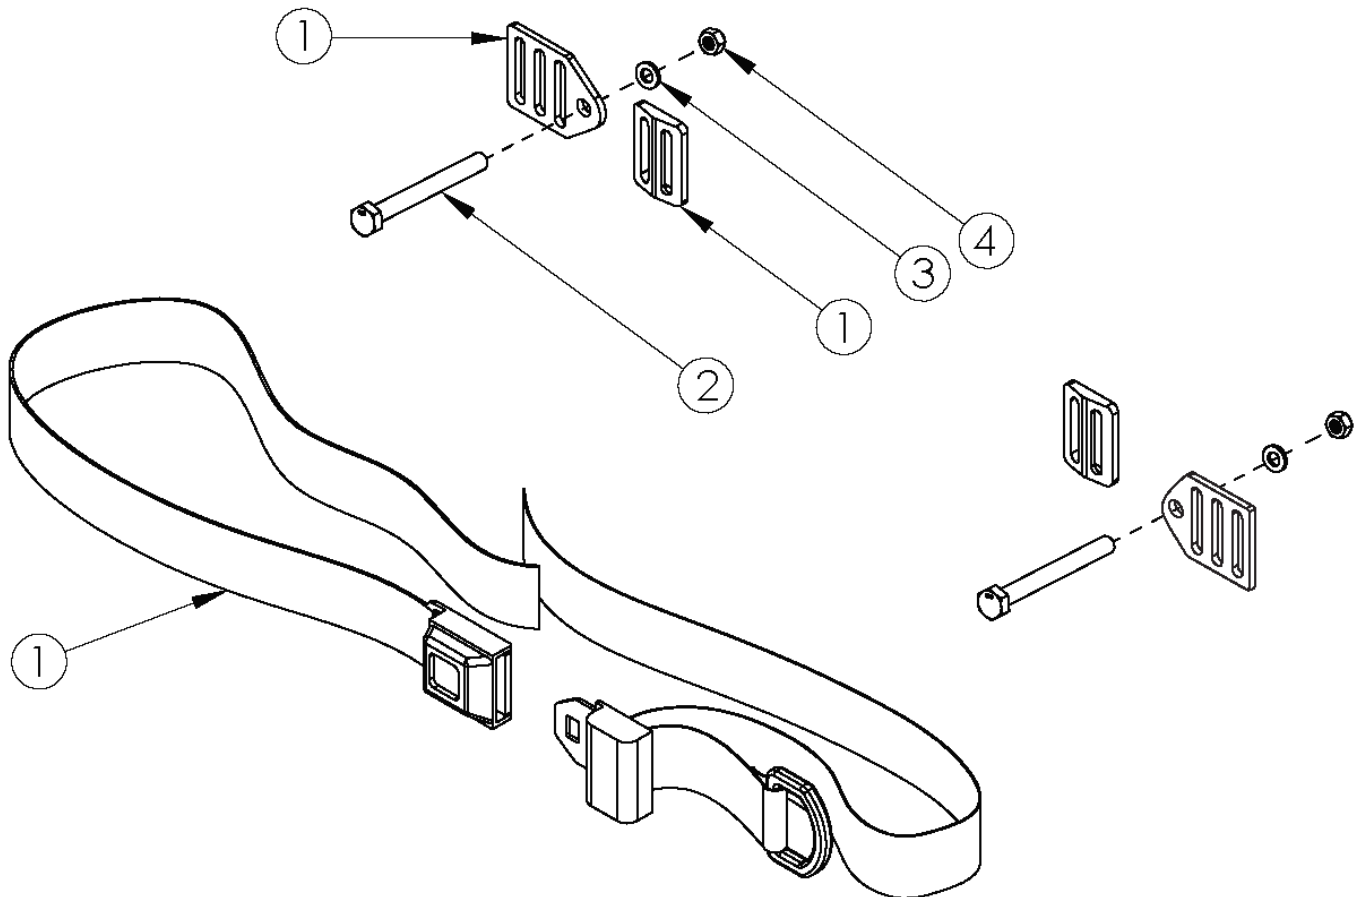

Little Wave Pelvic Positioning Belts - 1.5" Auto Buckle and Hardware

Item Number	Part Number	Description	Quantity	Retail
1a, 2, 3, 4	111388	Belt Pelvic Positioning 1.5" Auto Buckle 56", Tsunami/Rogue <i>Used with seat widths up to 18" and standard weight capacity</i>	1	\$80.00
1b, 2, 3, 4	111393	Belt Pelvic Positioning 1.5" Auto Buckle 60", Tsunami/Rogue <i>Used with 19"-22" seat widths and all heavy duty</i>	1	\$80.00
1a	100595	Belt Pelvic Positioning 1.5" Auto Buckle 56"	1	\$80.00
1b	100847	Belt Pelvic Positioning 1.5" Auto Buckle 60"	1	\$80.00
2	101781	M6 x 50mm Partial Thread BHCS Blk ZC	2	\$1.66
3	100746	M6 Flat Washer Blk Zn	2	\$1.66
4	100658	M6 Nylock Nut Blk Zn	2	\$1.10