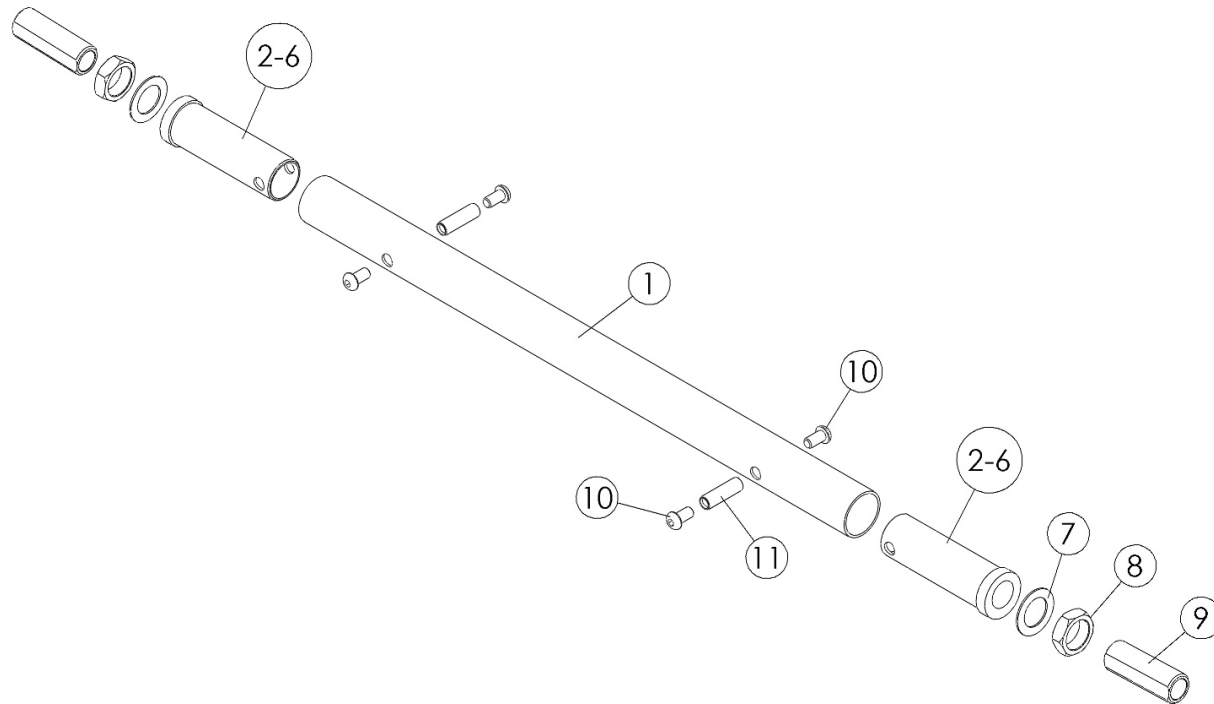

Rogue XP Camber Tube and Adapters

Black Camber Tube kits based on seat width. Color Anodized Camber Tube kits used on all chair widths. New camber tube required when changing the degree of camber by more than 2 degrees. If wheelchair drive ready option is present, replacement parts need to be processed through Alber USA.

Item Number	Part Number	Description	Quantity
1a	500720	Camber Tube Rigid 10" Kit Black	1
1b	500721	Camber Tube Rigid 11" Kit Black	1
1c	500722	Camber Tube Rigid 12" Kit Black	1
1d	500723	Camber Tube Rigid 13" Kit Black	1
1e	500724	Camber Tube Rigid 14" Kit Black	1
1f	500725	Camber Tube Rigid 15" Kit Black	1
1g	500726	Camber Tube Rigid 16" Kit Black	1
1h	500727	Camber Tube Rigid 17" Kit Black	1
1i	500728	Camber Tube Rigid 18" Kit Black	1