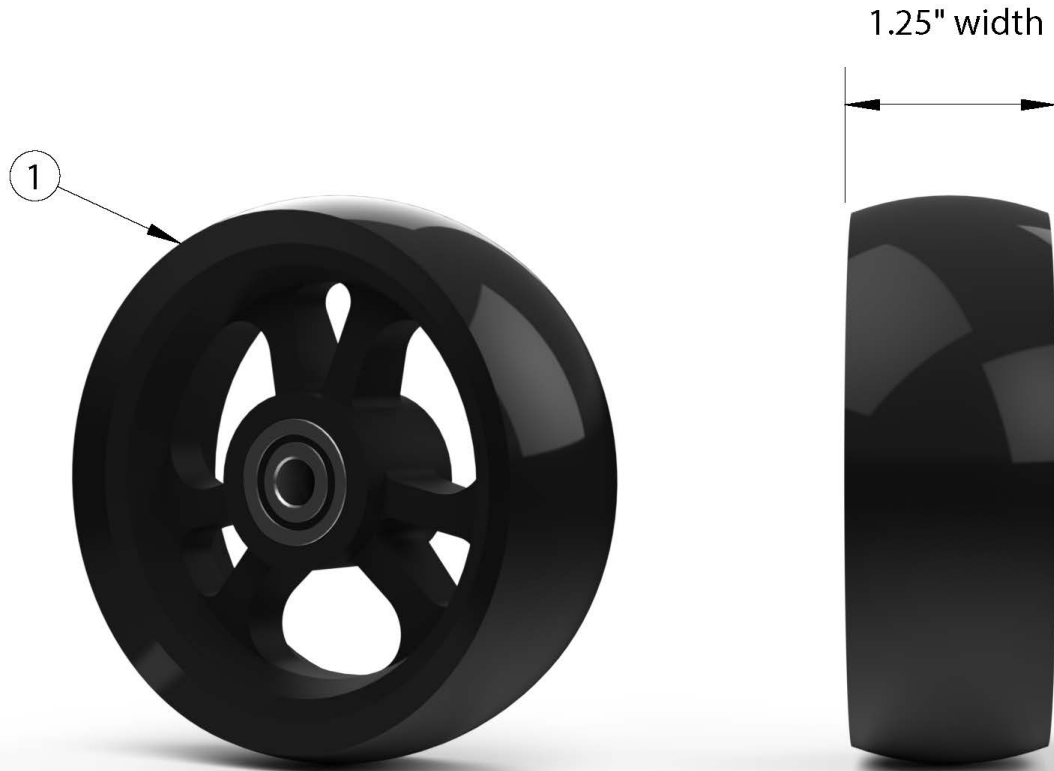

Focus Casters - 1" Poly

If changing size of casters, new forks may be needed.

Item Number	Part Number	Description	Quantity
1a	100807	Caster 5 x 1" Poly (1.25") <i>Replaced part number 100518</i>	1
1b	100786	Caster 6 x 1" Poly (1.25") <i>Replaced part number 100521</i>	1
1c	111862	Caster 7 x 1" Poly (1.25") <i>Replaced part number 100556</i>	1
1d	111863	Caster 8 x 1" Poly (1.25") <i>Replaced part number 100525</i>	1