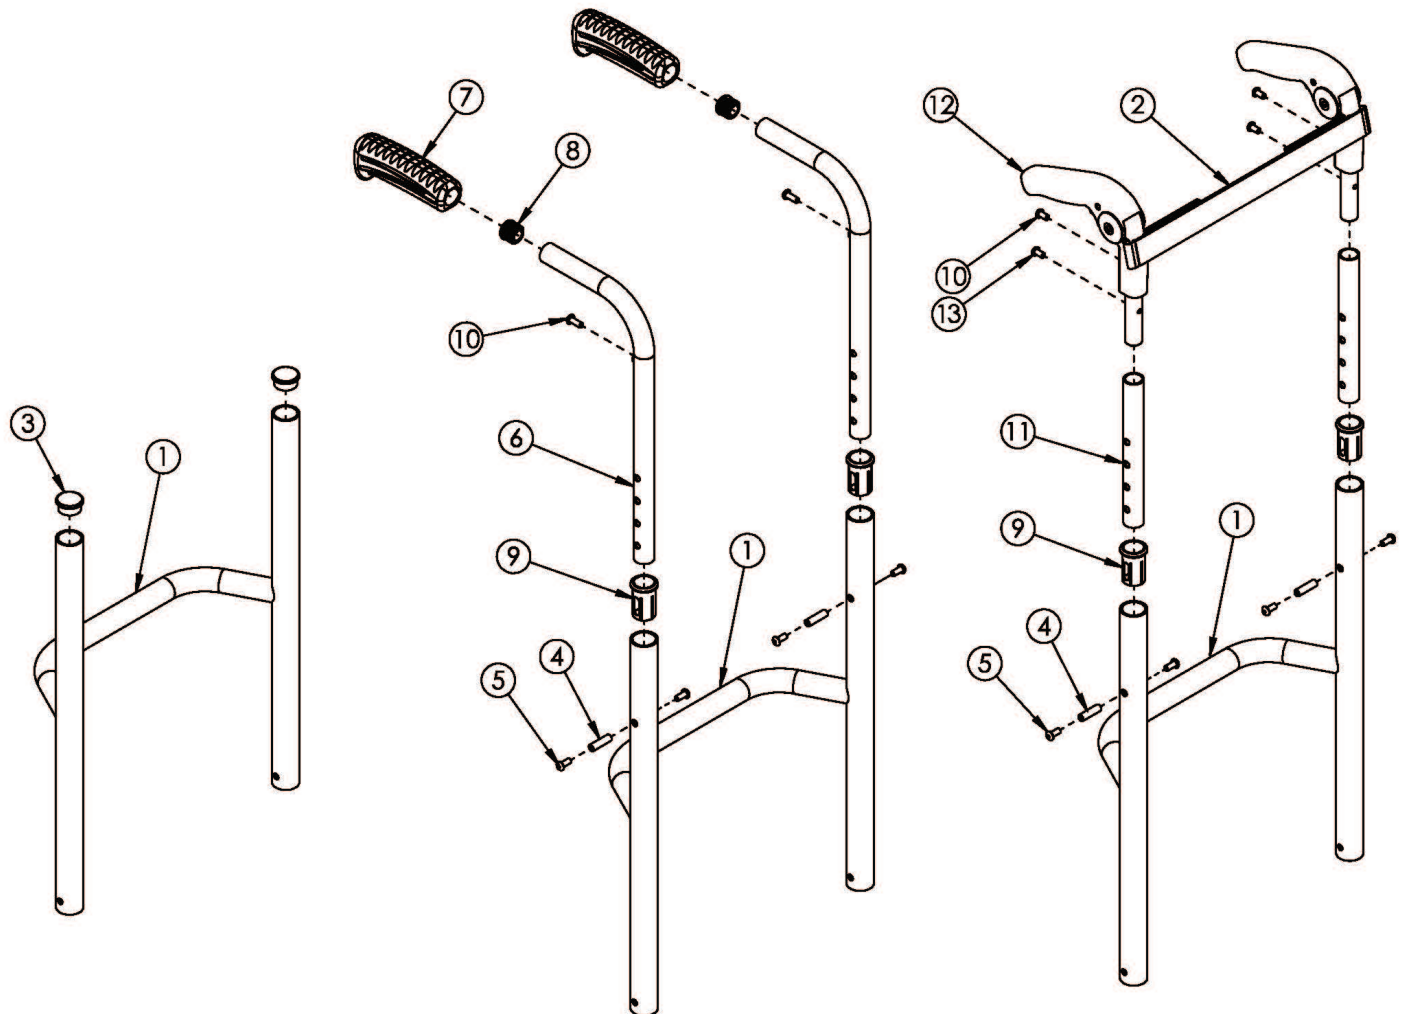

## (Discontinued 2) Ethos / Rogue Fixed Height Back Post with Non-Adjustable Height Rigidizer Bar

Effective on Rogue starting with serial number RG0016612. If retrofitting to this backrest on Rogue, a new backrest mount and hardware may be required. Tension Straps (#2) are based on seat width and used in combination with back upholstery.

Item Number	Part Number	Description	Quantity
1a	108722	Fixed Height Rigid Backrest 5", 12" Wide <i>Used with 9" back height with standard or low profile push handles</i>	1
1b	108724	Fixed Height Rigid Backrest 6", 12" Wide <i>Used with 10" back height with standard or low profile push handles or 12" back height with fold down push handles</i>	1
1c	108726	Fixed Height Rigid Backrest 7", 12" Wide <i>Used with 9" back height with omit push handles, 11" back height with standard or low profile push handles or 13" back height with fold down push handles</i>	1