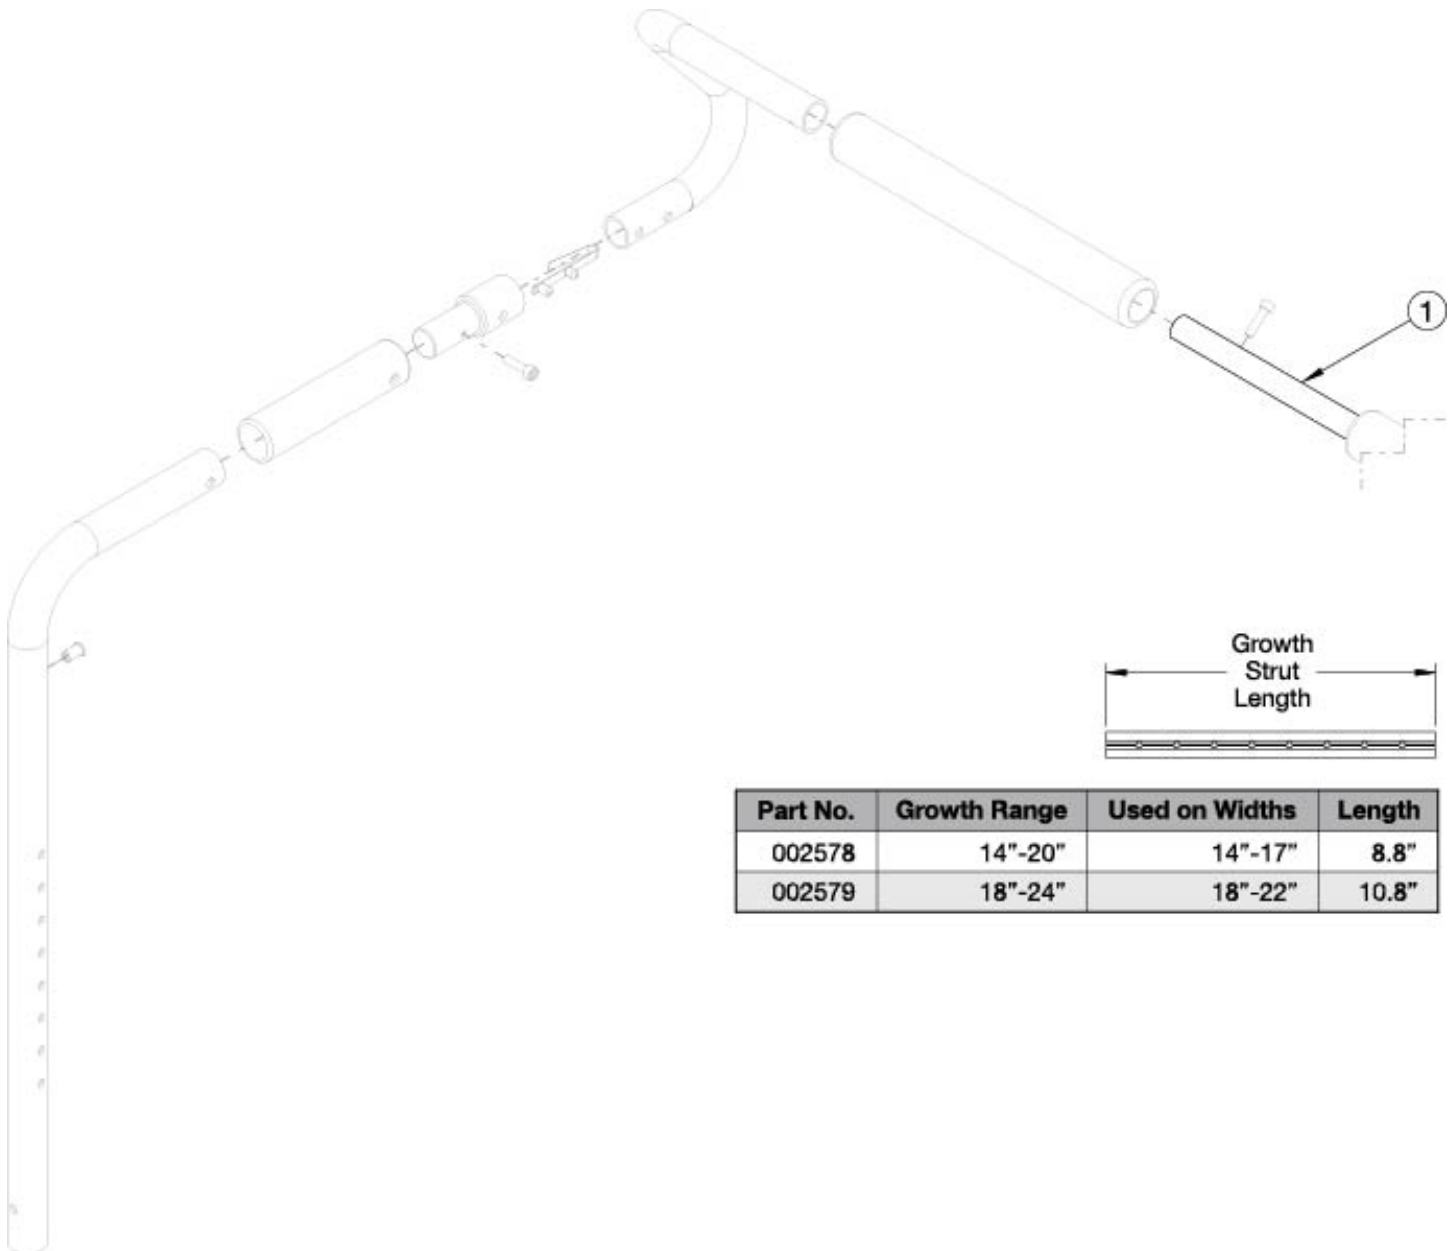

Catalyst Stroller Handle Back Post with Removable Stroller Handle Extension (Depth Adjustable) Growth

Part No.	Growth Range	Used on Widths	Length
002578	14"-20"	14"-17"	8.8"
002579	18"-24"	18"-22"	10.8"

Item Number	Part Number	Description	Quantity
1a	002578	Growth Strut, Stroller, Short <i>Used on chair widths 14-17" Wide</i>	1
1b	002579	Growth Strut, Stroller, Long <i>Used on chair widths 18-22" Wide</i>	1