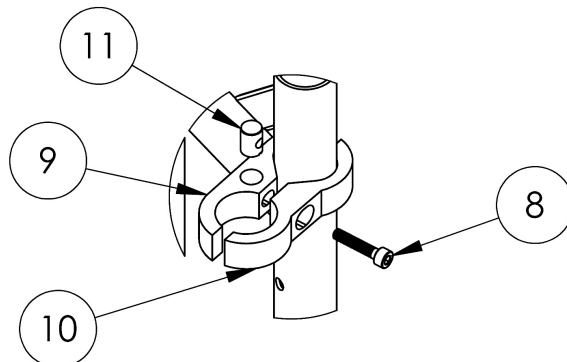

Catalyst IV Pole

DETAIL A

DETAIL B

DETAIL C

Item Number	Part Number	Description	Quantity
1-3, 4a, 5-7, 8a, 8b, 9-16	502404	IV Pole Assembly 9-12" Back Height, Catalyst	1
1-3, 4b, 5-7, 8a, 8b, 9-17	502405	IV Pole Assembly 13-16" Back Height, Catalyst/Liberty	1
1-3, 4c, 5-7, 8a, 8b, 9-18	502406	IV Pole Assembly 17-20" Back Height, Catalyst/Liberty	1
1, 2, 3, 13, 14	502401	IV Pole Top Clamp Assembly	1
5, 6, 7	502402	IV Pole Middle Clamp Assembly, Catalyst	1
8a, 8b, 9, 10, 11	502403	IV Pole Bottom Clamp Assembly, Catalyst	1
1	102766	Spacer 3/8R. X 7/16 x .218 ID.	1
2	102767	Handle wM5 x 32L Threaded Stud	1
3	101843	M5 x 20 SHCS Blk Zn	1
4a	002670	IV Pole Outer Tube 20" Height	1
4b	002669	IV Pole Outer Tube 24" Height	1
4c	002581	IV Pole Outer Tube 28" Height	1
5	002707	IV Pole Clamp Single 1-1/8"	1
6	101856	Flat Washer, M5, Blk Zn	1
7	100696	M5 x 30mm PPH Capscrew	1
8a	100780	M6 x 25 SHCS ZC <i>Used on Catalyst 5 chairs</i>	1
8b	102627	M6 X 30 SHCS BLK ZC <i>Used on Catalyst 4 chairs</i>	1
9	002685	IV Pole Clamp 1-1/8" 1" Thru 1-1/4" w/ Cross Dowel Hole	1
10	002686	IV Pole Clamp 1-1/8" 1" Thru 1-1/4"	1
11	102768	M6 Barrel Nut	1
12	100532	Tube End Plug 1 1/8"	1
13	100657	M5 Nylock Nut Blk Zn	2
14	002395	Footrest Clamp Left LW	1
15	002585	IV Pole Upper	1
16	102769	Snap Button Plastic	1