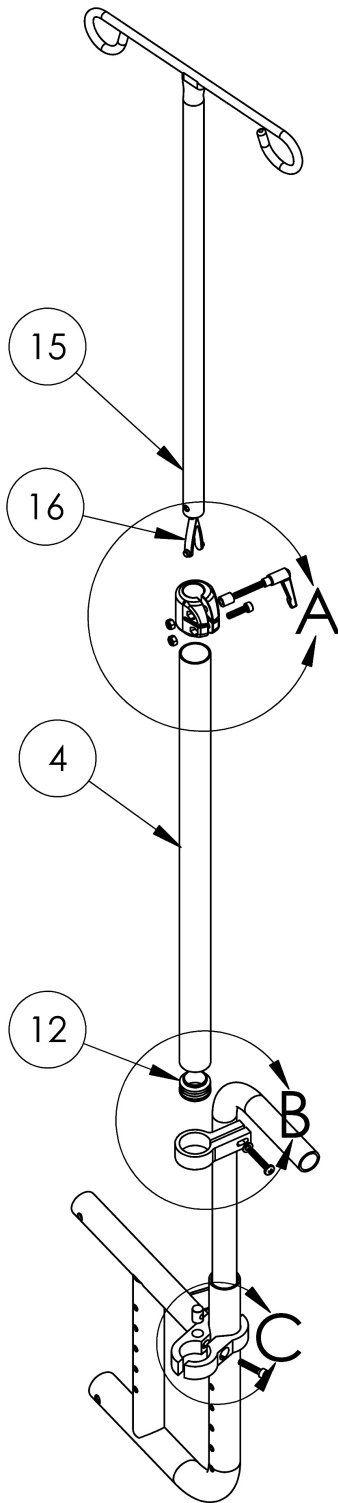

Catalyst IV Pole

DETAIL A

DETAIL B

DETAIL C

Item Number	Part Number	Description	Quantity
1-3, 4a, 5-7, 8a, 8b, 9-16	502404	IV Pole Assembly 9-12" Back Height, Catalyst	1
1-3, 4b, 5-7, 8a, 8b, 9-17	502405	IV Pole Assembly 13-16" Back Height, Catalyst/Liberty	1
1-3, 4c, 5-7, 8a, 8b, 9-18	502406	IV Pole Assembly 17-20" Back Height, Catalyst/Liberty	1
1, 2, 3, 13, 14	502401	IV Pole Top Clamp Assembly	1
5, 6, 7	502402	IV Pole Middle Clamp Assembly, Catalyst	1
8a, 8b, 9, 10, 11	502403	IV Pole Bottom Clamp Assembly, Catalyst	1
1	102766	Spacer 3/8R. X 7/16 x .218 ID.	1
2	102767	Handle wM5 x 32L Threaded Stud	1
3	101843	M5 x 20 SHCS Blk Zn	1
4a	002670	IV Pole Outer Tube 20" Height	1
4b	002669	IV Pole Outer Tube 24" Height	1
4c	002581	IV Pole Outer Tube 28" Height	1
5	002707	IV Pole Clamp Single 1-1/8"	1
6	101856	Flat Washer, M5, Blk Zn	1
7	100696	M5 x 30mm PPH Capscrew	1
8a	100780	M6 x 25 SHCS ZC <i>Used on Catalyst 5 chairs</i>	1
8b	102627	M6 X 30 SHCS BLK ZC <i>Used on Catalyst 4 chairs</i>	1
9	002685	IV Pole Clamp 1-1/8" 1" Thru 1-1/4" w/ Cross Dowel Hole	1
10	002686	IV Pole Clamp 1-1/8" 1" Thru 1-1/4"	1
11	102768	M6 Barrel Nut	1
12	100532	Tube End Plug 1 1/8"	1
13	100657	M5 Nylock Nut Blk Zn	2
14	002395	Footrest Clamp Left LW	1
15	002585	IV Pole Upper	1
16	102769	Snap Button Plastic	1