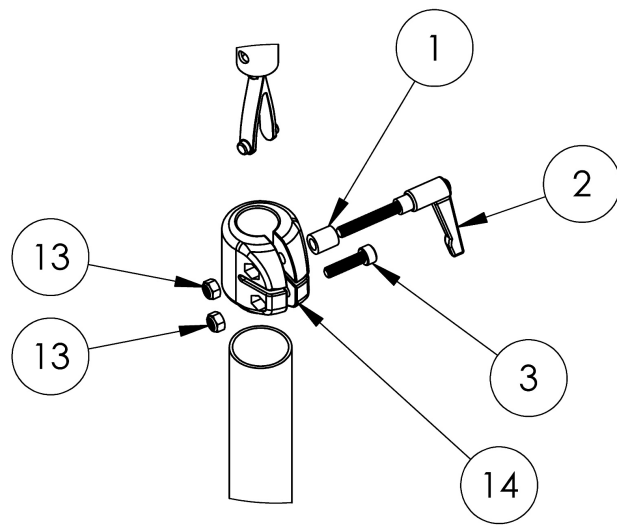

Catalyst IV Pole

DETAIL A

DETAIL B

DETAIL C

Item Number	Part Number	Description	Quantity
1-3, 4a, 5-7, 8a, 8b, 9-16	502404	IV Pole Assembly 9-12" Back Height, Catalyst	1
1-3, 4b, 5-7, 8a, 8b, 9-17	502405	IV Pole Assembly 13-16" Back Height, Catalyst/Liberty	1
1-3, 4c, 5-7, 8a, 8b, 9-18	502406	IV Pole Assembly 17-20" Back Height, Catalyst/Liberty	1
1, 2, 3, 13, 14	502401	IV Pole Top Clamp Assembly	1
5, 6, 7	502402	IV Pole Middle Clamp Assembly, Catalyst	1
8a, 8b, 9, 10, 11	502403	IV Pole Bottom Clamp Assembly, Catalyst	1
1	102766	Spacer 3/8R. X 7/16 x .218 ID.	1
2	102767	Handle wM5 x 32L Threaded Stud	1
3	101843	M5 x 20 SHCS Blk Zn	1
4a	002670	IV Pole Outer Tube 20" Height	1
4b	002669	IV Pole Outer Tube 24" Height	1
4c	002581	IV Pole Outer Tube 28" Height	1
5	002707	IV Pole Clamp Single 1-1/8"	1
6	101856	Flat Washer, M5, Blk Zn	1
7	100696	M5 x 30mm PPH Capscrew	1
8a	100780	M6 x 25 SHCS ZC <i>Used on Catalyst 5 chairs</i>	1
8b	102627	M6 X 30 SHCS BLK ZC <i>Used on Catalyst 4 chairs</i>	1
9	002685	IV Pole Clamp 1-1/8" 1" Thru 1-1/4" w/ Cross Dowel Hole	1
10	002686	IV Pole Clamp 1-1/8" 1" Thru 1-1/4"	1
11	102768	M6 Barrel Nut	1
12	100532	Tube End Plug 1 1/8"	1
13	100657	M5 Nylock Nut Blk Zn	2
14	002395	Footrest Clamp Left LW	1
15	002585	IV Pole Upper	1
16	102769	Snap Button Plastic	1