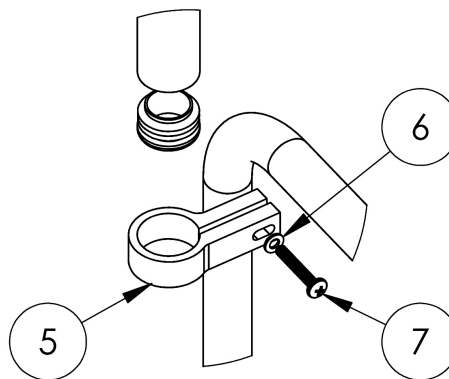

Catalyst IV Pole

DETAIL A

DETAIL B

DETAIL C

Item Number	Part Number	Description	Quantity
1-3, 4a, 5-7, 8a, 8b, 9-16	502404	IV Pole Assembly 9-12" Back Height, Catalyst	1
1-3, 4b, 5-7, 8a, 8b, 9-17	502405	IV Pole Assembly 13-16" Back Height, Catalyst/Liberty	1
1-3, 4c, 5-7, 8a, 8b, 9-18	502406	IV Pole Assembly 17-20" Back Height, Catalyst/Liberty	1
1, 2, 3, 13, 14	502401	IV Pole Top Clamp Assembly	1
5, 6, 7	502402	IV Pole Middle Clamp Assembly, Catalyst	1
8a, 8b, 9, 10, 11	502403	IV Pole Bottom Clamp Assembly, Catalyst	1
1	102766	Spacer 3/8R. X 7/16 x .218 ID.	1
2	102767	Handle wM5 x 32L Threaded Stud	1
3	101843	M5 x 20 SHCS Blk Zn	1
4a	002670	IV Pole Outer Tube 20" Height	1
4b	002669	IV Pole Outer Tube 24" Height	1
4c	002581	IV Pole Outer Tube 28" Height	1
5	002707	IV Pole Clamp Single 1-1/8"	1
6	101856	Flat Washer, M5, Blk Zn	1
7	100696	M5 x 30mm PPH Capscrew	1
8a	100780	M6 x 25 SHCS ZC <i>Used on Catalyst 5 chairs</i>	1
8b	102627	M6 X 30 SHCS BLK ZC <i>Used on Catalyst 4 chairs</i>	1
9	002685	IV Pole Clamp 1-1/8" 1" Thru 1-1/4" w/ Cross Dowel Hole	1
10	002686	IV Pole Clamp 1-1/8" 1" Thru 1-1/4"	1
11	102768	M6 Barrel Nut	1
12	100532	Tube End Plug 1 1/8"	1
13	100657	M5 Nylock Nut Blk Zn	2
14	002395	Footrest Clamp Left LW	1
15	002585	IV Pole Upper	1
16	102769	Snap Button Plastic	1