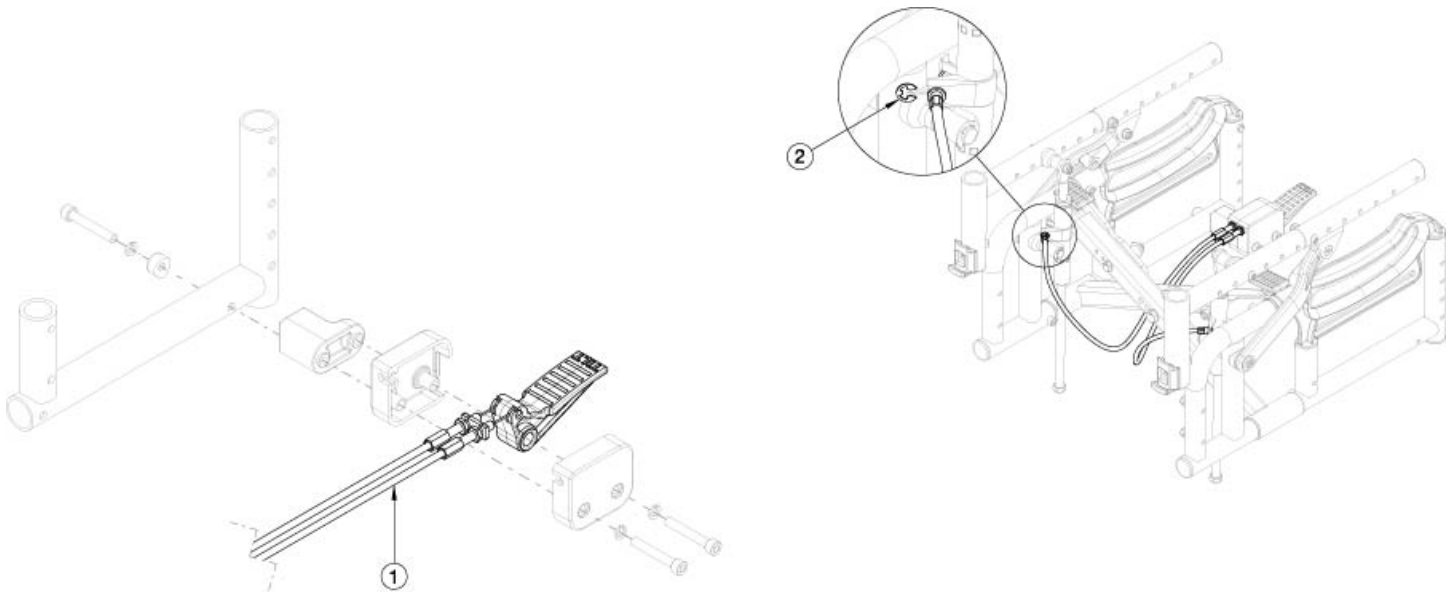

Arc Foot Tilt Mechanism - Growth

Cables (Item 9)					
Frame Style	Seat Width	Extra Short (12-15D)		Short, Medium, Long	
		Same Side	Opposite Side	Same Side	Opposite Side
Standard Frame	Small, 10-12"	113027	113028	113029	113029
	Medium, 12-14"	113027	113029	113029	113030
	Large, 14-16"	113027	113029	113029	113030
	Extra Large, 16-18"	113027	113030	113029	113031
Extended Frame	Small, 10-12"	113028	113029	113030	113030
	Medium, 12-14"	113028	113030	113030	113031
	Large, 14-16"	113028	113031	113030	113031
	Extra Large, 16-18"	113028	113030	113030	113031

Is your width and/or depth changing? Will your existing tilt cables achieve your new width and/or depth? If no, please select the appropriate tilt cables. Please note the extended frame is utilized when the Reclining Backrest or Vent/Battery Tray is present. Please note each cable kit contains one cable and one e-ring.

Item Number	Part Number	Description	Quantity
1a, 2	113027	Cable, Tilt, Foot, Short, Arc	1
1b, 2	113028	Cable, Tilt, Foot, Medium, Arc	1
1c, 2	113029	Cable, Tilt, Foot, Long, Arc	1
1d, 2	113030	Cable, Tilt, Foot, XL, Arc	1
1e, 2	113031	Cable, Tilt, Foot, XXL, Arc	1