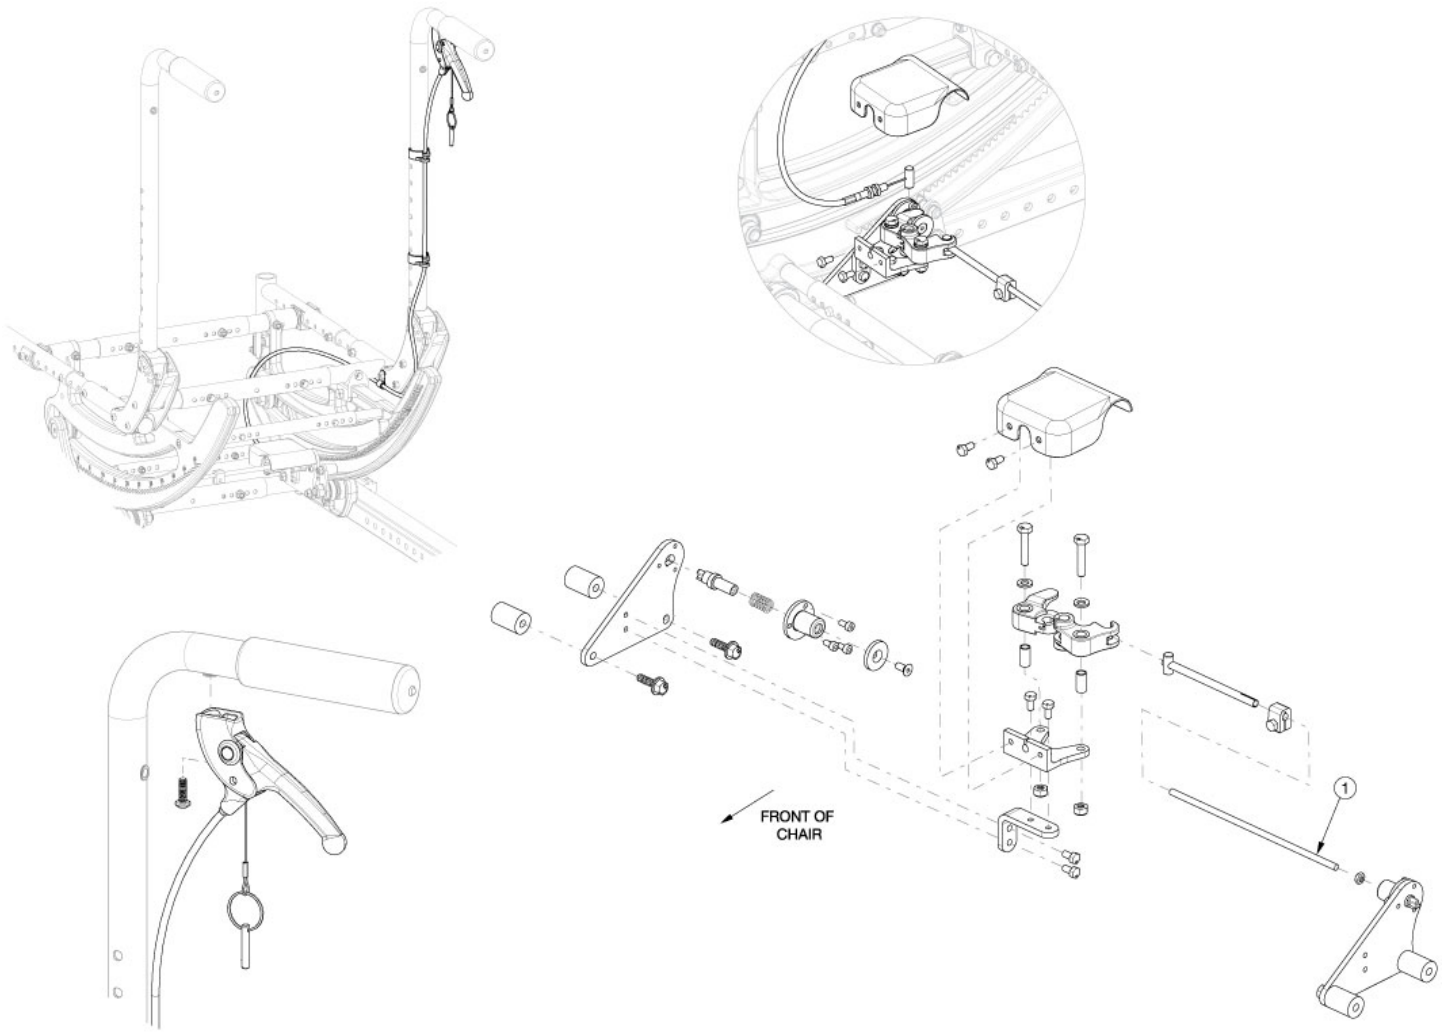

# Focus CR Hand Tilt Mechanism Stroller Handle Back - Growth

Has your width range changed? If yes, please select accordingly.

Item Number	Part Number	Description	Quantity
1a	004295	Rod, Slave, Small, 4.96" <i>Accommodates 14" - 18" Widths</i>	1
1b	004296	Rod, Slave, Medium, 6.96" <i>Accommodates 16" - 20" Widths</i>	1
1c	004297	Rod, Slave, Large, 8.96" <i>Accommodates 18" - 22" Widths</i>	1
1d	112564	Rod, Slave, X-Large, 10.96" <i>Accommodates 23" - 24" Widths</i>	1