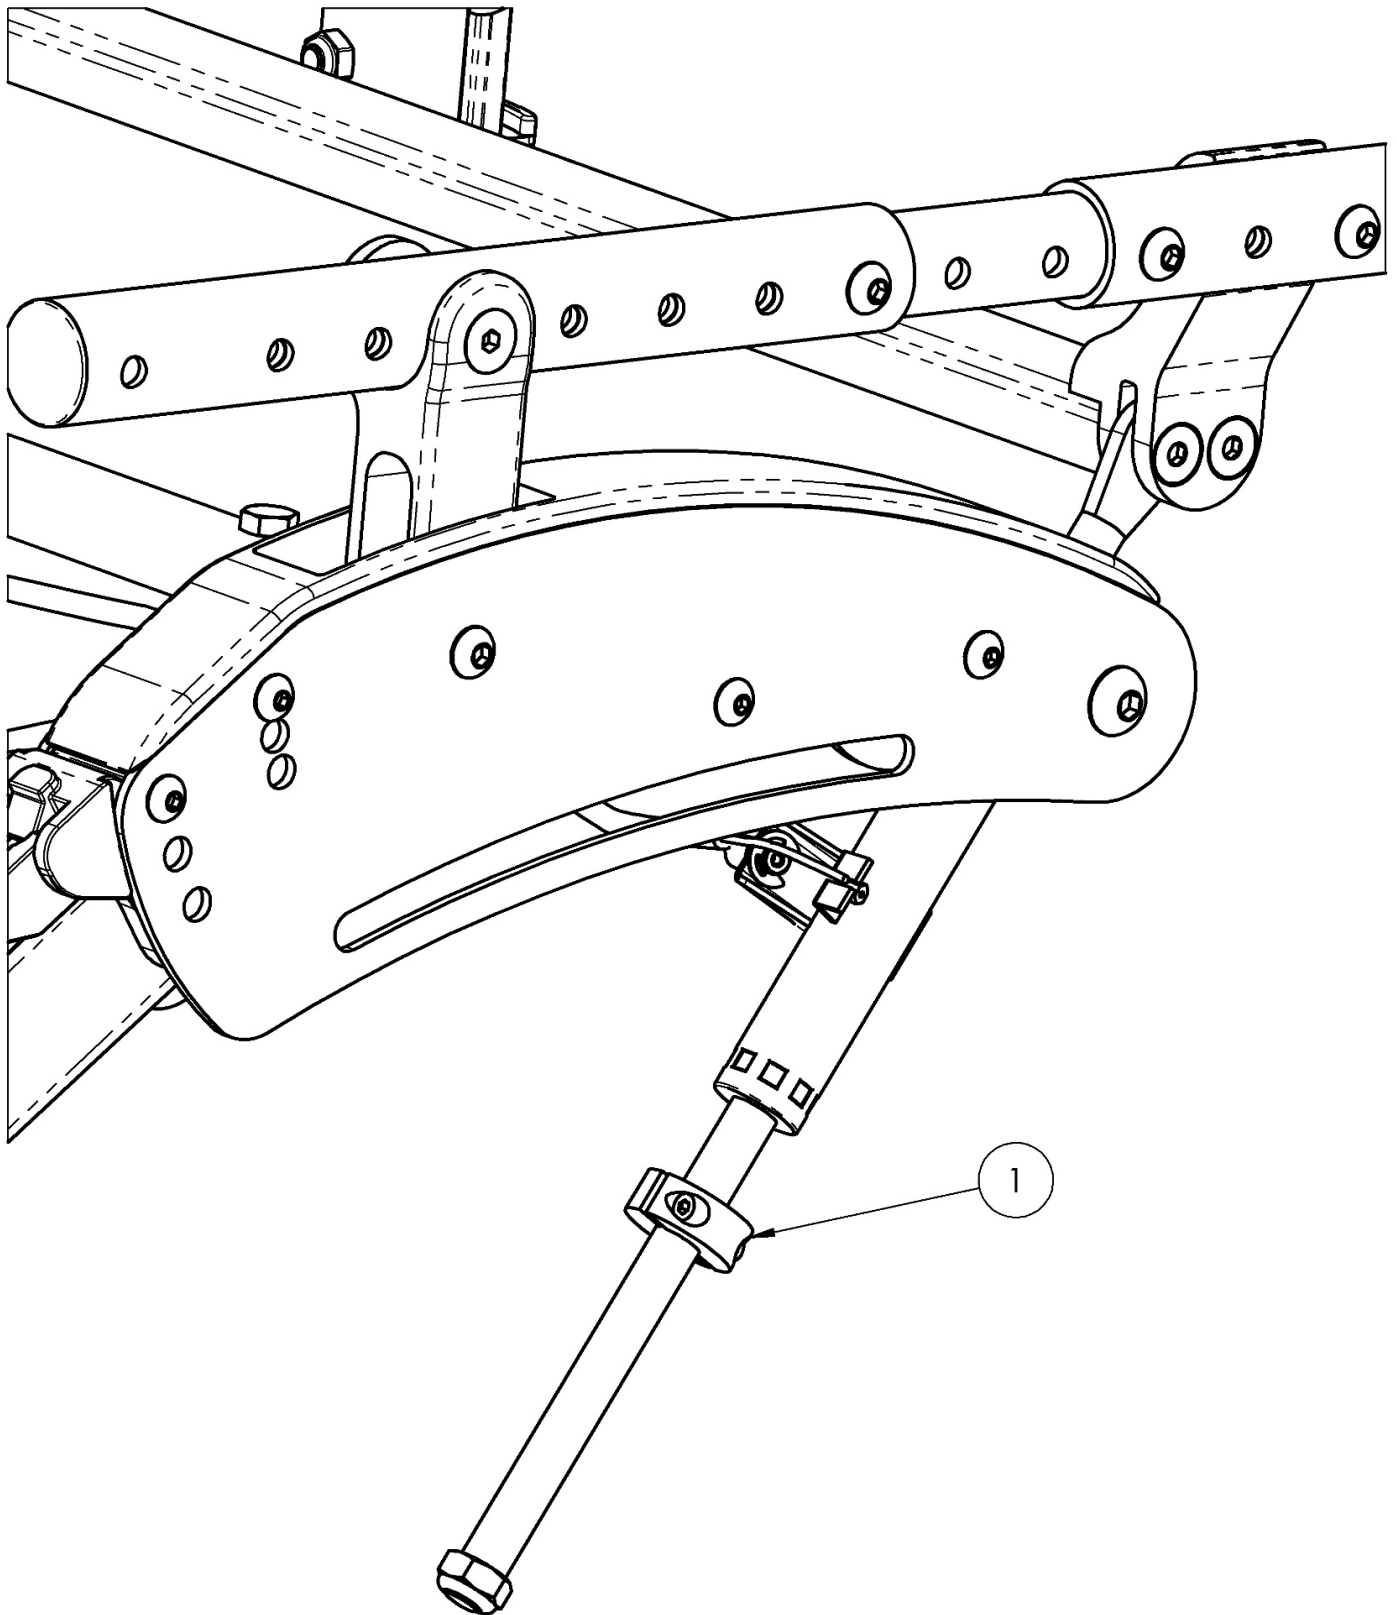

# Flip Tilt Stop

Item Number	Part Number	Description	Quantity
1	102904	Tilt Stop Flip / Liberty / Arc	2