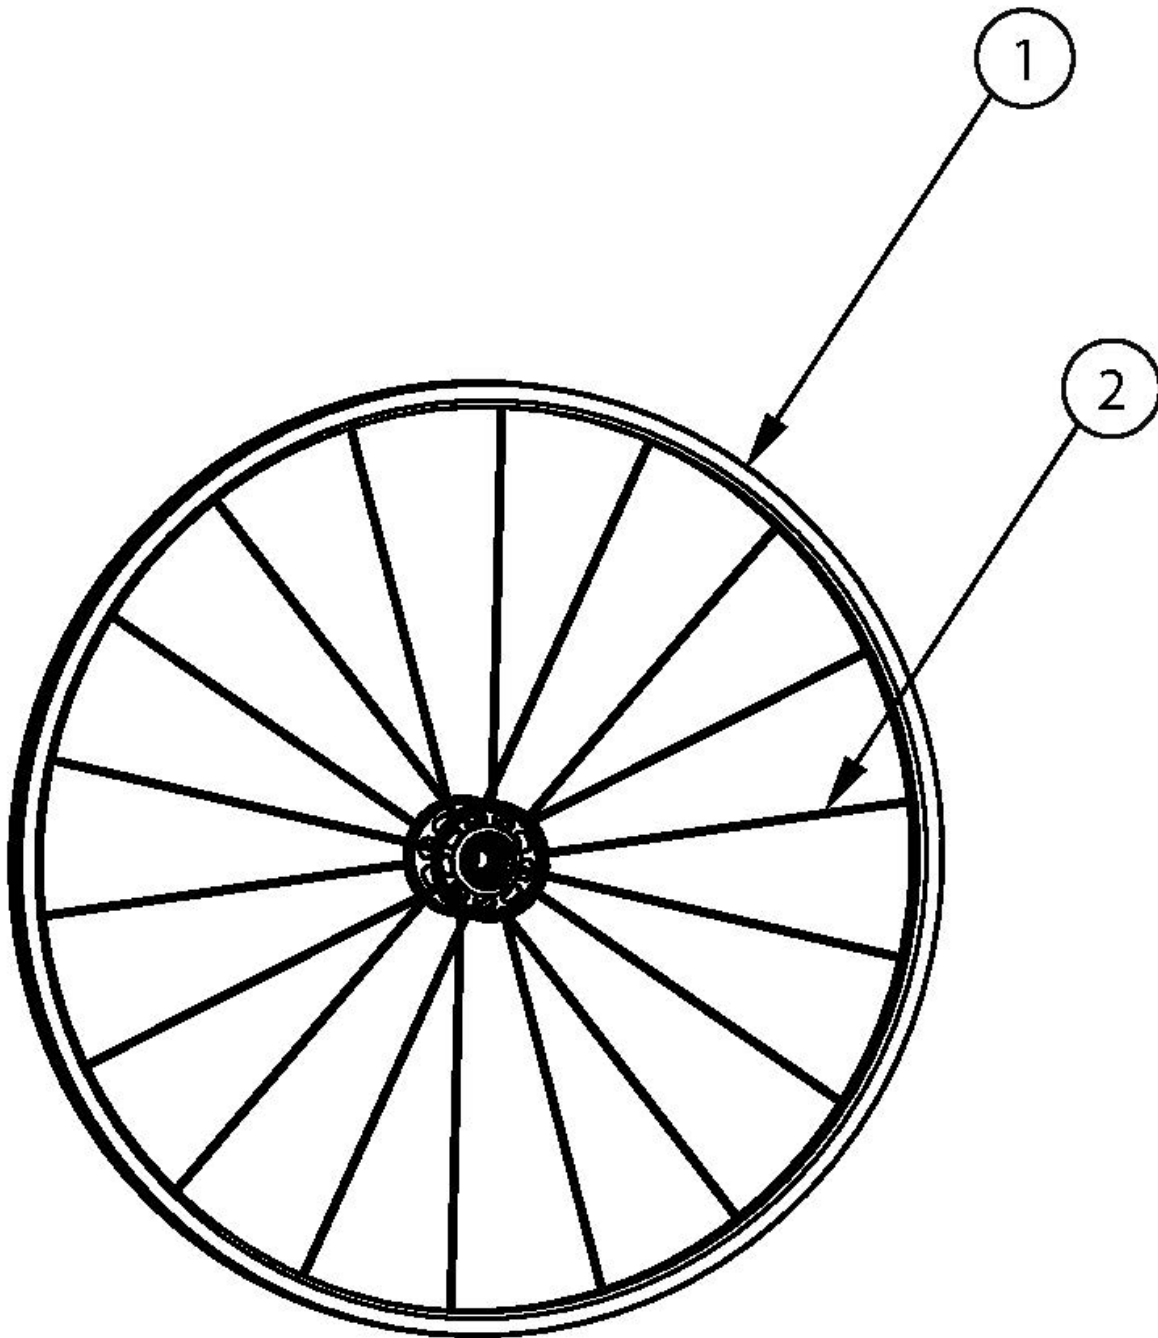

Spark Wheels - MAXX Spoke

If changing wheel size and anti-tips are present, new anti-tips may be required. If changing wheel style, new axles may be needed. Please note tab mounted handrims must be installed prior to the tire being installed. If Drum Brake is present, see MAXX Spoke for Drum Brake page.