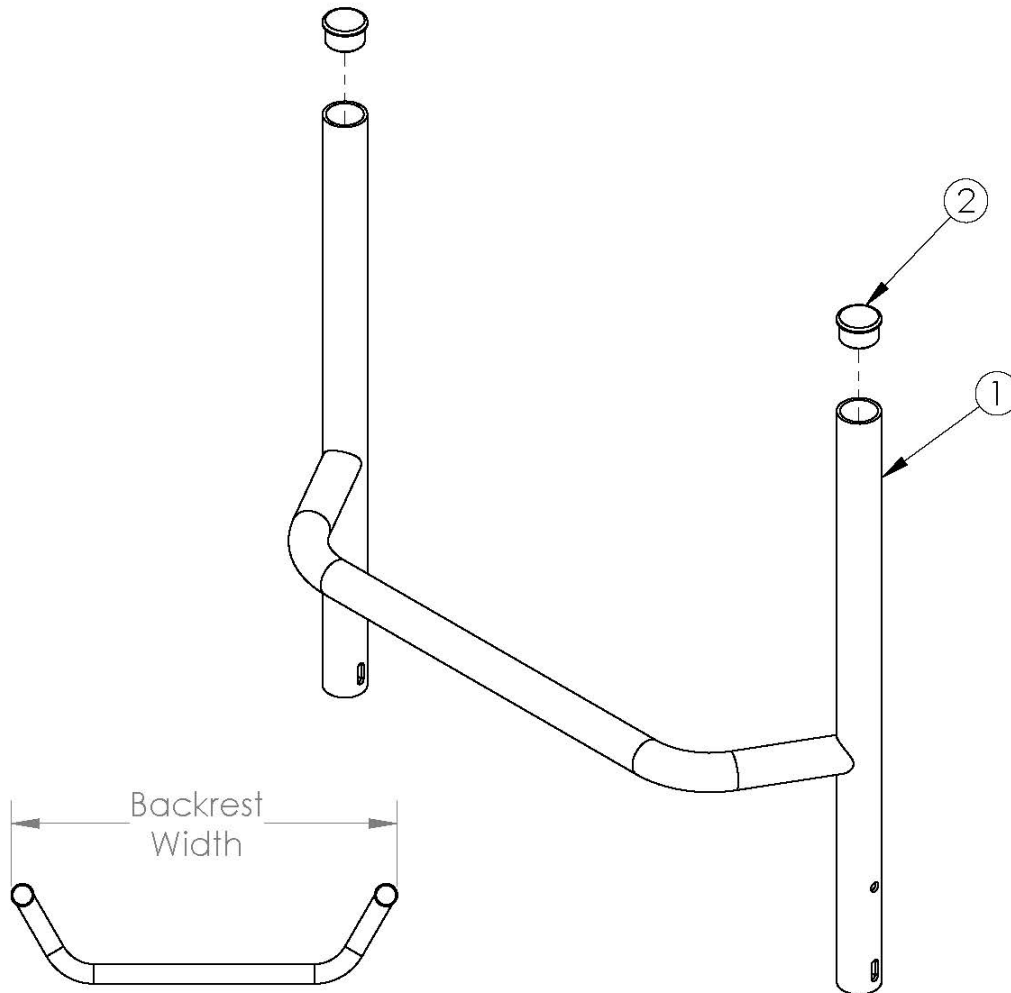

(Discontinued 1) Rogue Fixed Height Backrest Frame with Non-Adjustable Rigidizer Bar

Backrest 10"	10.13"
Backrest 11"	11.13"
Backrest 12"	12.13"
Backrest 13"	13.13"
Backrest 14"	14.13"
Backrest 15"	15.13"
Backrest 16"	16.13"
Backrest 17"	17.13"
Backrest 18"	18.13"
Backrest 19"	19.13"
Backrest 20"	20.13"
Backrest 21"	21.13"
Backrest 22"	22.13"

This Rogue Fixed Height Backrest Frame is discontinued and was used on serial numbers prior to RG0016612.

Item Number	Part Number	Description	Quantity
1a	000574	12" Extended Rigid Backrest	1
1b	000575	13" Extended Rigid Backrest	1
1c	000576	14" Extended Rigid Backrest	1
1d	000577	15" Extended Rigid Backrest	1
1e	000578	16" Extended Rigid Backrest	1
1f	000579	17" Extended Rigid Backrest	1
1g	000580	18" Extended Rigid Backrest	1
1h	000581	19" Extended Rigid Backrest	1
1i	000582	20" Extended Rigid Backrest	1
2	100804	Tube End Plug 1"	2