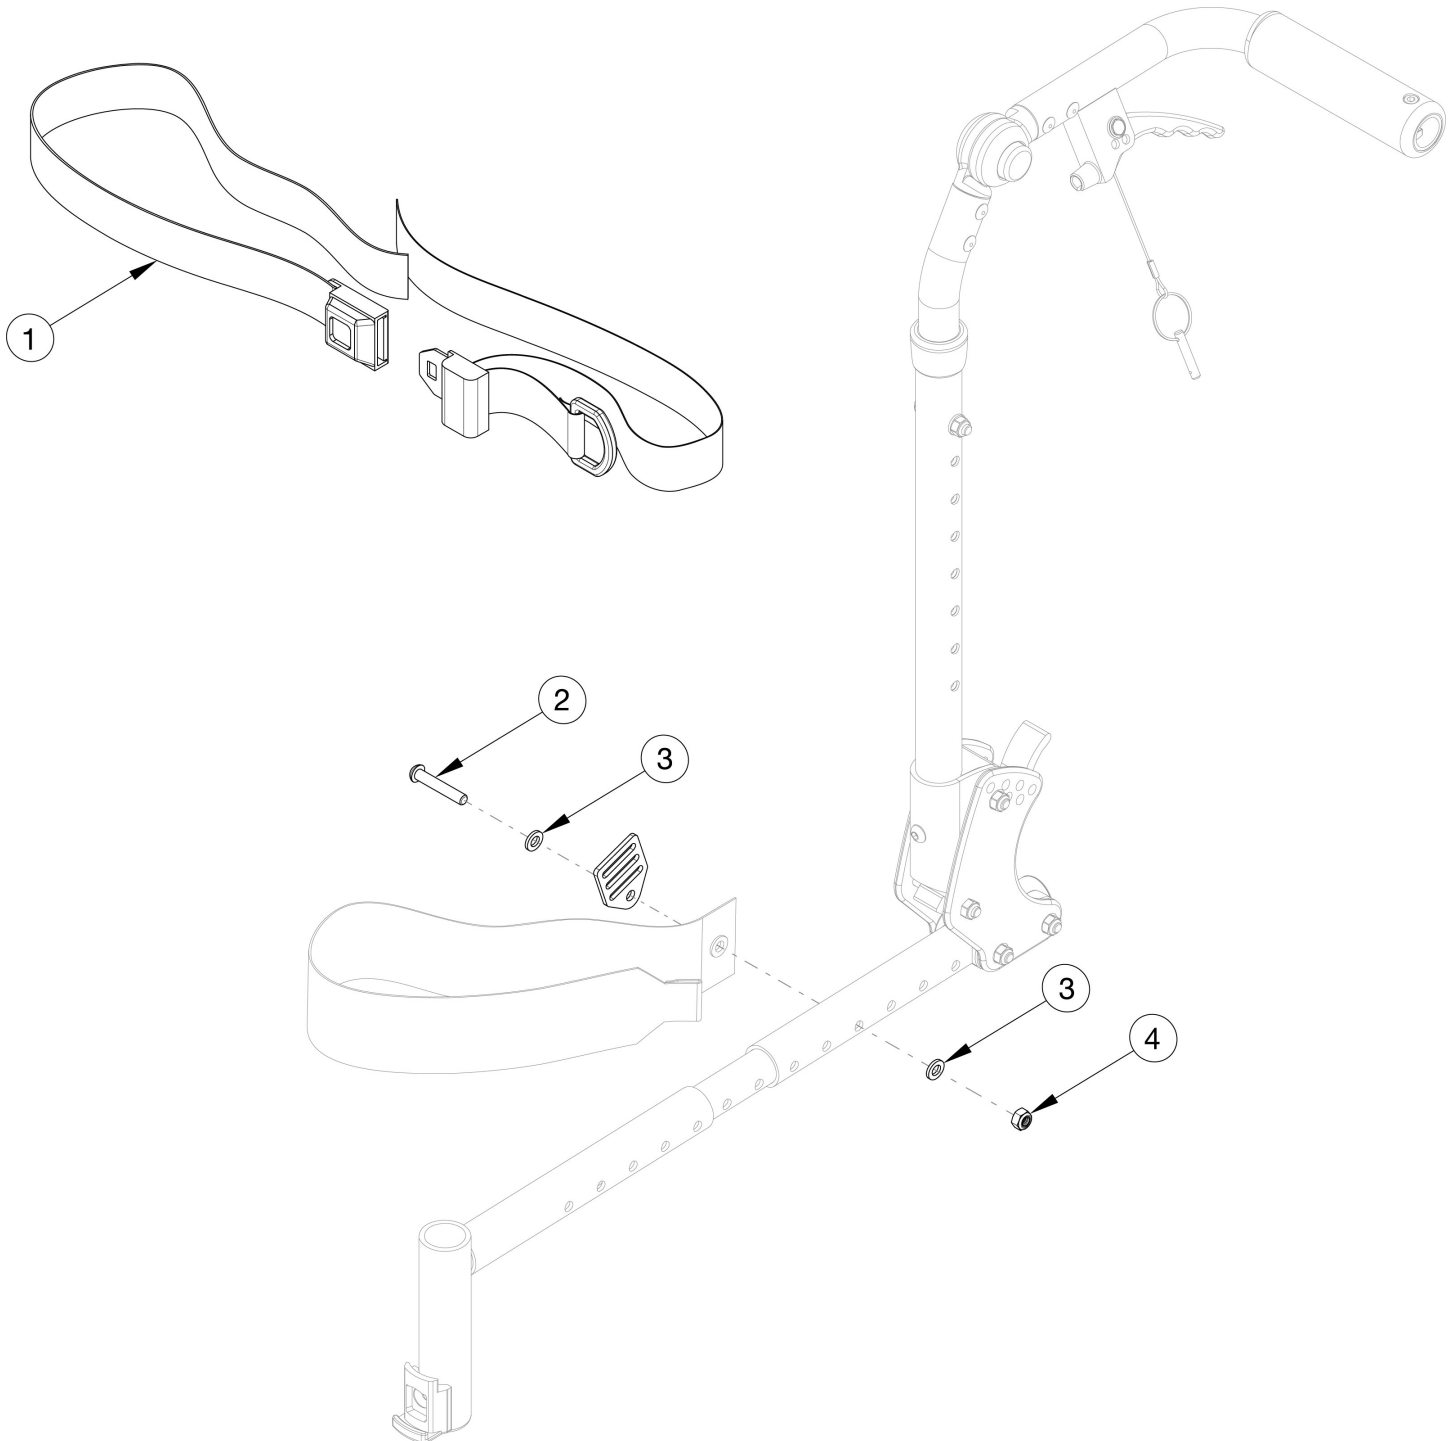

# Arc Pelvic Positioning Belt - 1" Auto Buckle and Hardware

Item Number	Part Number	Description	Quantity
1	100614	Belt Pelvic Positioning 1" Auto Buckle 51"	1
2 - 4	102919	Seat Belt Mounting Hardware Flip / Liberty / Arc (PAIR)	1