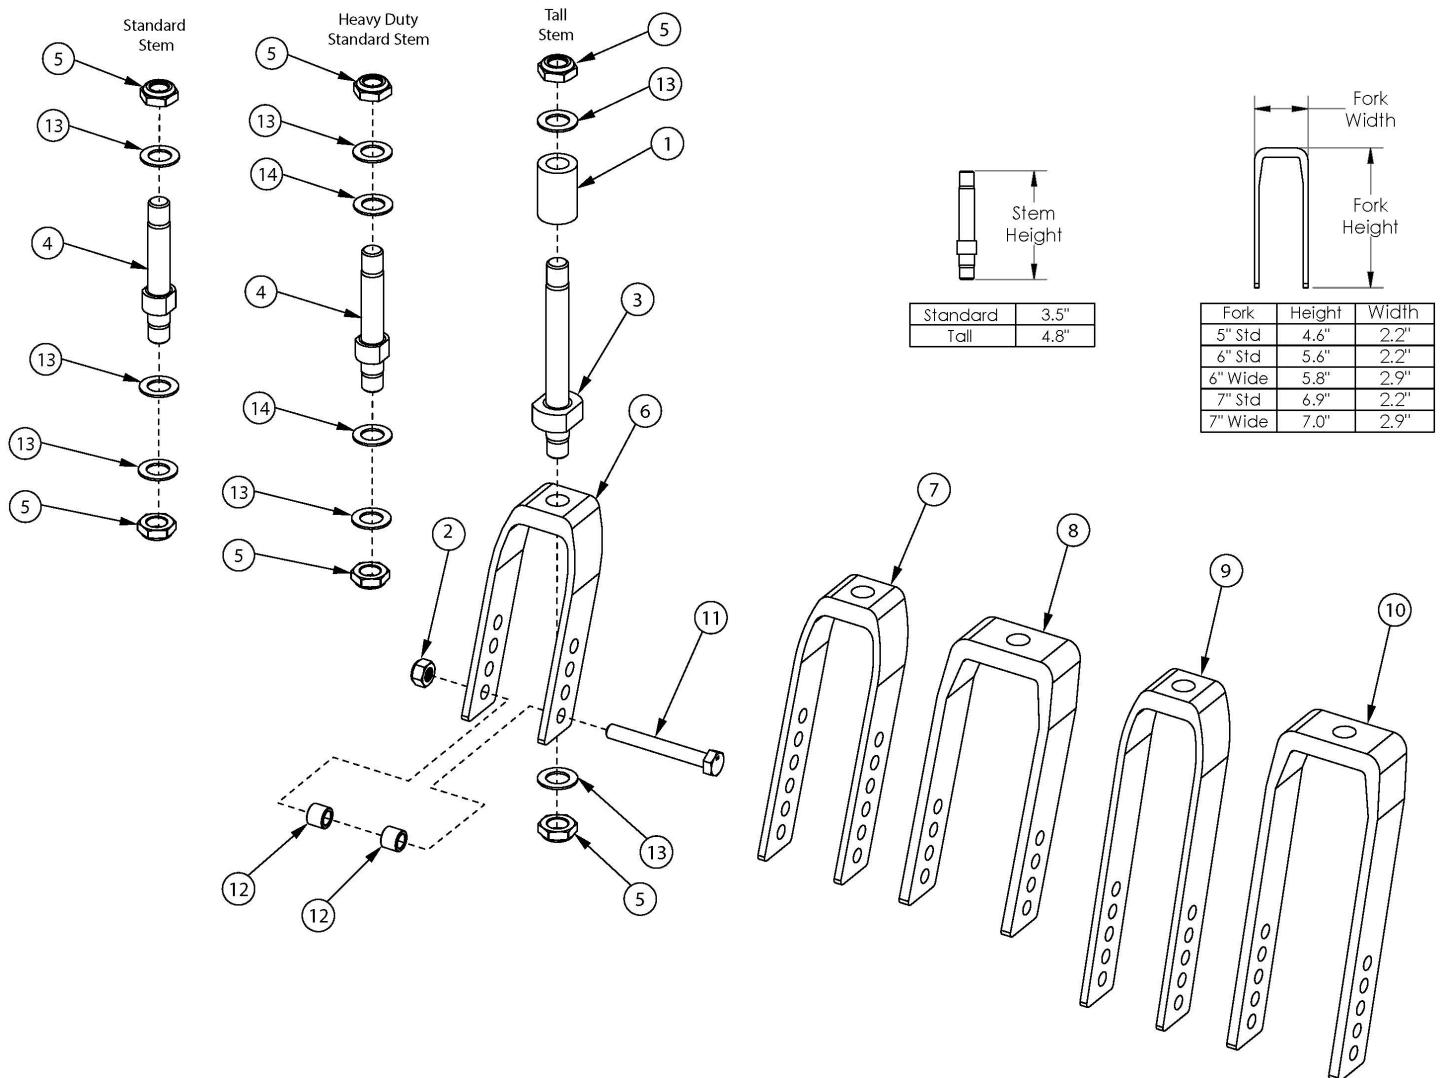

Focus CR Caster Forks and Stems

Item Number	Part Number	Description	Quantity
4a, 5, 6, 13	503816	Fork Assembly 5" Std Stem, Tilt <i>Used with standard weight capacity</i>	1
4a, 5, 7, 13	503814	Fork Assembly 6" Std Stem, Tilt <i>Used with standard weight capacity</i>	1
4a, 5, 8, 13	503817	Fork Assembly 6" Wide Std Stem, Tilt <i>Used with standard weight capacity. Only used with 2" wide casters.</i>	1
4b, 5, 8, 13, 14	506368	Fork Assembly 6" Wide Heavy Duty Std Stem Focus <i>Used with heavy duty weight capacity. Only used with 2" wide casters.</i>	1
4a, 5, 9, 13	503815	Fork Assembly 7" Std Stem, Tilt <i>Used with standard weight capacity</i>	1