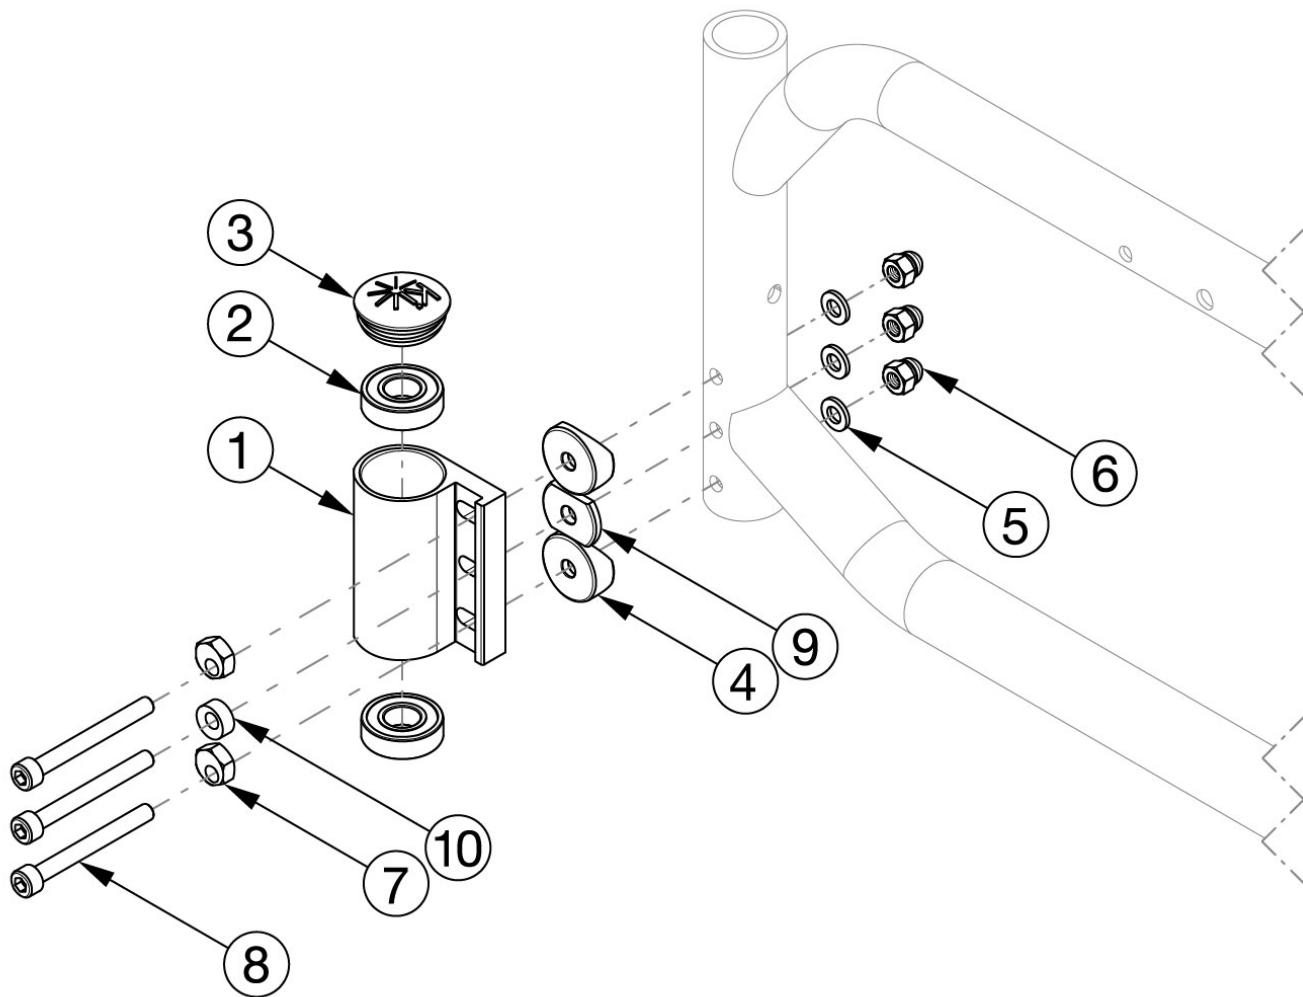

Catalyst E Caster Housing - Heavy Duty

Please Note: The shown orientation of the caster housing above is in the "Forward" position.

Item Number	Part Number	Description	Quantity
1a, 2 - 10	115830	HD Caster Housing Assembly, Black, Left, No Transit	1
1b, 2 - 10	115831	HD Caster Housing Assembly, Black, Right, No Transit	1
1a, 1b, 2 - 10	115832	HD Caster Housing Assembly, Black, PAIR, No Transit	1
1a, 2	100526	Caster Housing Left, Black, CAT/Liberty	1
1b,2	100527	Caster Housing Right, Black, CAT/Liberty	1
3	102005	Ki Caster Housing Cap	1
4	000056	Saddle 1 1/8"	2

Item Number	Part Number	Description	Quantity
5	100746	M6 Flat Washer Blk Zn	3
6	100558	M6 NYL INS Domed Cap L/N ZC	3
7	100510	Eccentric Washer	2
8	111814	M6 x 55 SHCS, 45mm Shoulder, 10 mm Thread, CLS 12.9	3
9	111813	1 1/8" Half Saddle	1
10	111544	Eccentric Washer, 0.50" Diameter	1