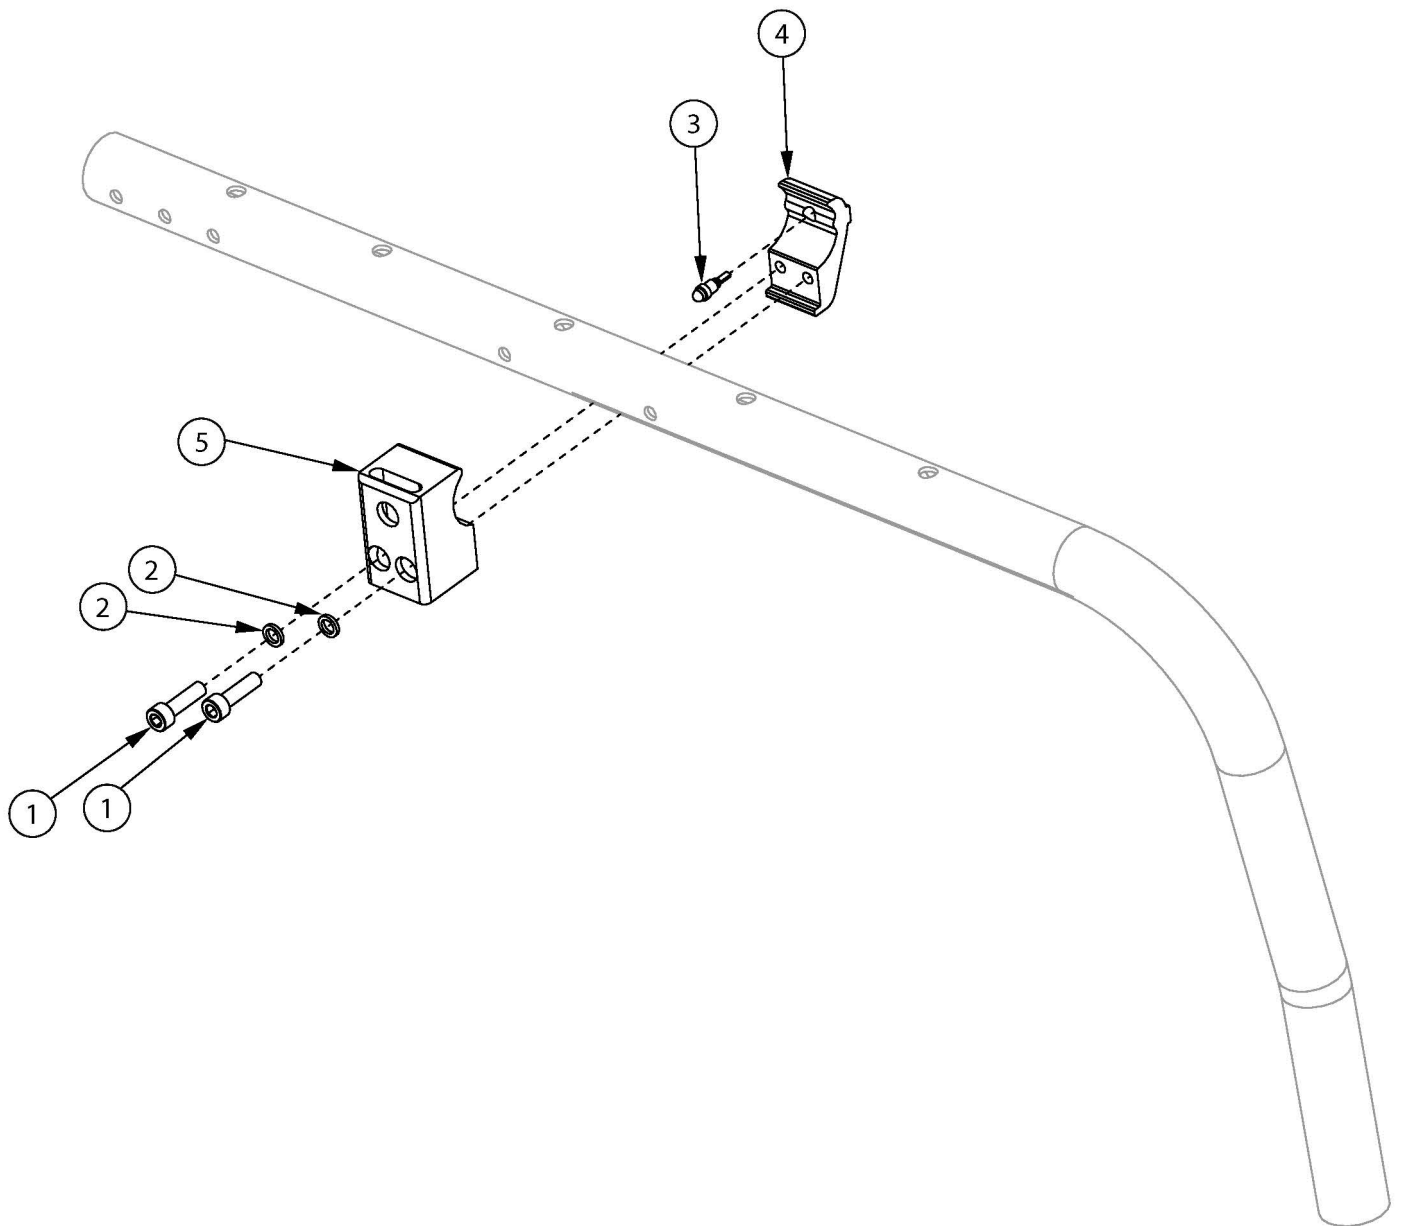

Ethos Side Guard Receiver

Item Number	Part Number	Description	Quantity
1-4, 5a	004349	Side Guard Clamp Receiver Assembly, 1 1/8" Tube, Black	1
1-4, 5b	004349_ _ _	Side Guard Clamp Receiver Assembly, 1 1/8" Tube, Color Anodized	1
3, 4	108147	Side Guard Clamp 1 1/8" Tube, Black with Button Assembly	1
1	101845	M6 x 22 SHCS Blk Zn	2
2	102721	Washer .250 ID x .375 OD x .060 THK	2

Item Number	Part Number	Description	Quantity
4	003856	Side Guard Clamp 1 1/8" Tube, Black	1
5a	003855	Side Guard Mount ,1 1/8" Tube, Black	1
5b	003855_ _ _	Side Guard Mount ,1 1/8" Tube, Color Anodized	1