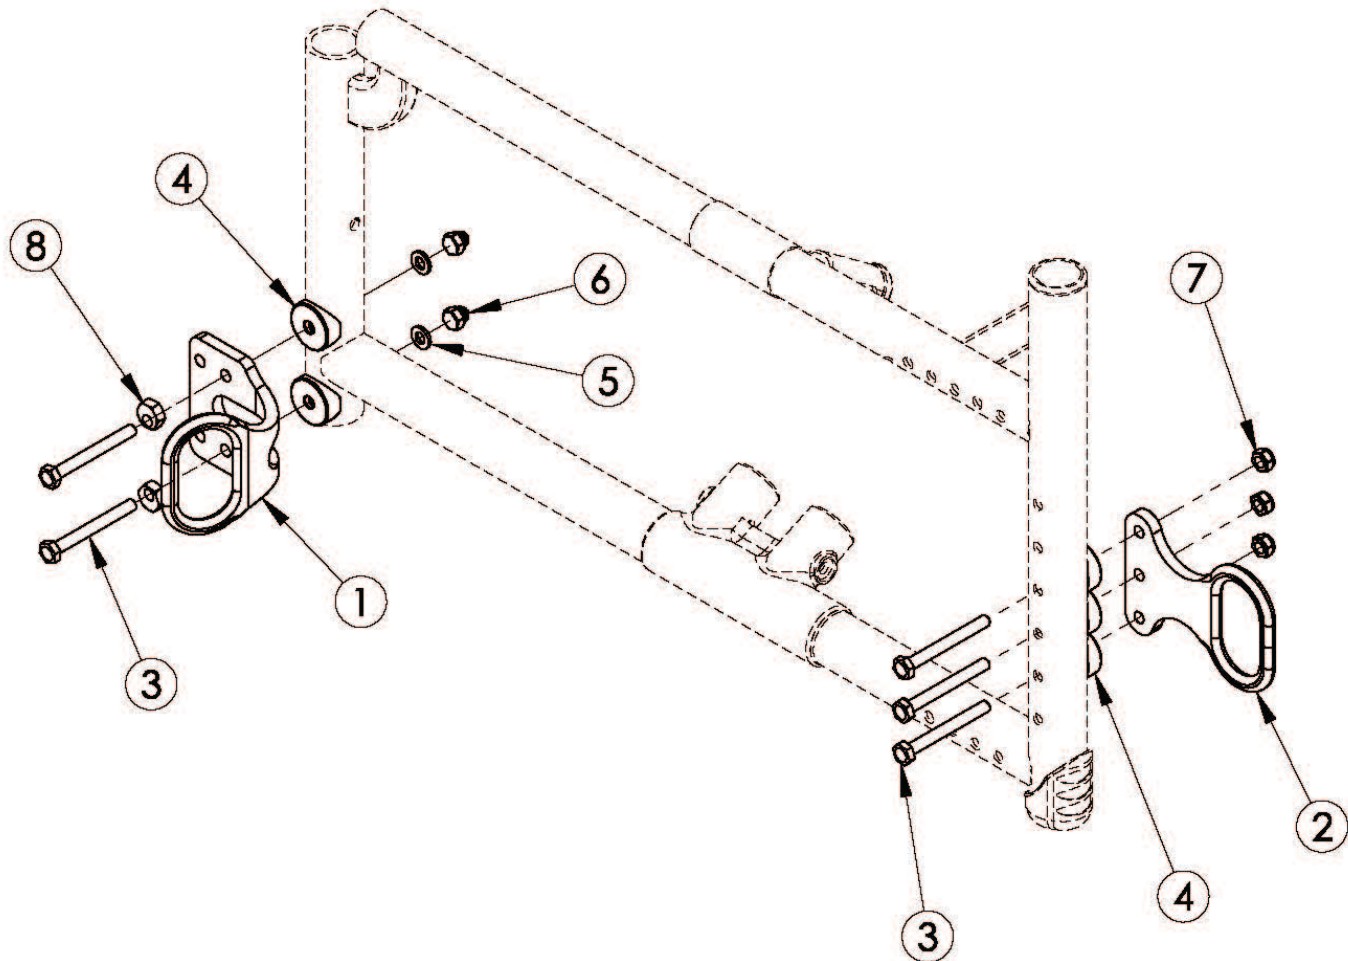

# Catalyst 5Vx Transit

Notice: Chair configuration review prior to parts being quoted or ordered. <p>  
Not available with Heavy Duty Option or Removable Seat Pan.

Item Number	Part Number	Description	Quantity	Retail
1-2, 3a-3c, 4-8	500548	Transit Bracket Retrofit Kit CAT5 / SPARK <i>Not available with Heavy Duty Option. This kit is a complete retrofit, containing a pair of front and rear transit brackets and hardware.</i>	1	\$401.86
3a	101826	M6 x 50 HHCS Blk Zn <i>Use quantity 2 if only Transit is present; Use quantity 1 if Transit and Anti-Tip bracket are present</i>	4	\$2.21
3b	100676	M6 x 55 CLS10.9 DIN931 HHCS ZC <i>Use quantity 2 if Transit and Anti-Tip bracket are present. Use quantity 1 if Swing Away Arm bracket, Transit, and Anti-Tip bracket are present</i>	4	\$1.66

Item Number	Part Number	Description	Quantity	Retail
3c	100677	M6 x 60 CLS10.9 DIN931 HHCS ZC <i>Used to attach Front Transit Bracket. Use quantity 2 if Transit, Anti-Tip bracket and Swing Away Arm bracket are present</i>	4	\$1.66
4	000056	Saddle 1 1/8"	10	\$1.66
5	100746	M6 Flat Washer Blk Zn	4	\$1.66
6	100558	M6 NYL INS Domed Cap L/N ZC	4	\$1.10
7	100658	M6 Nylock Nut Blk Zn	6	\$1.10
8	100510	Eccentric Washer	4	\$1.73