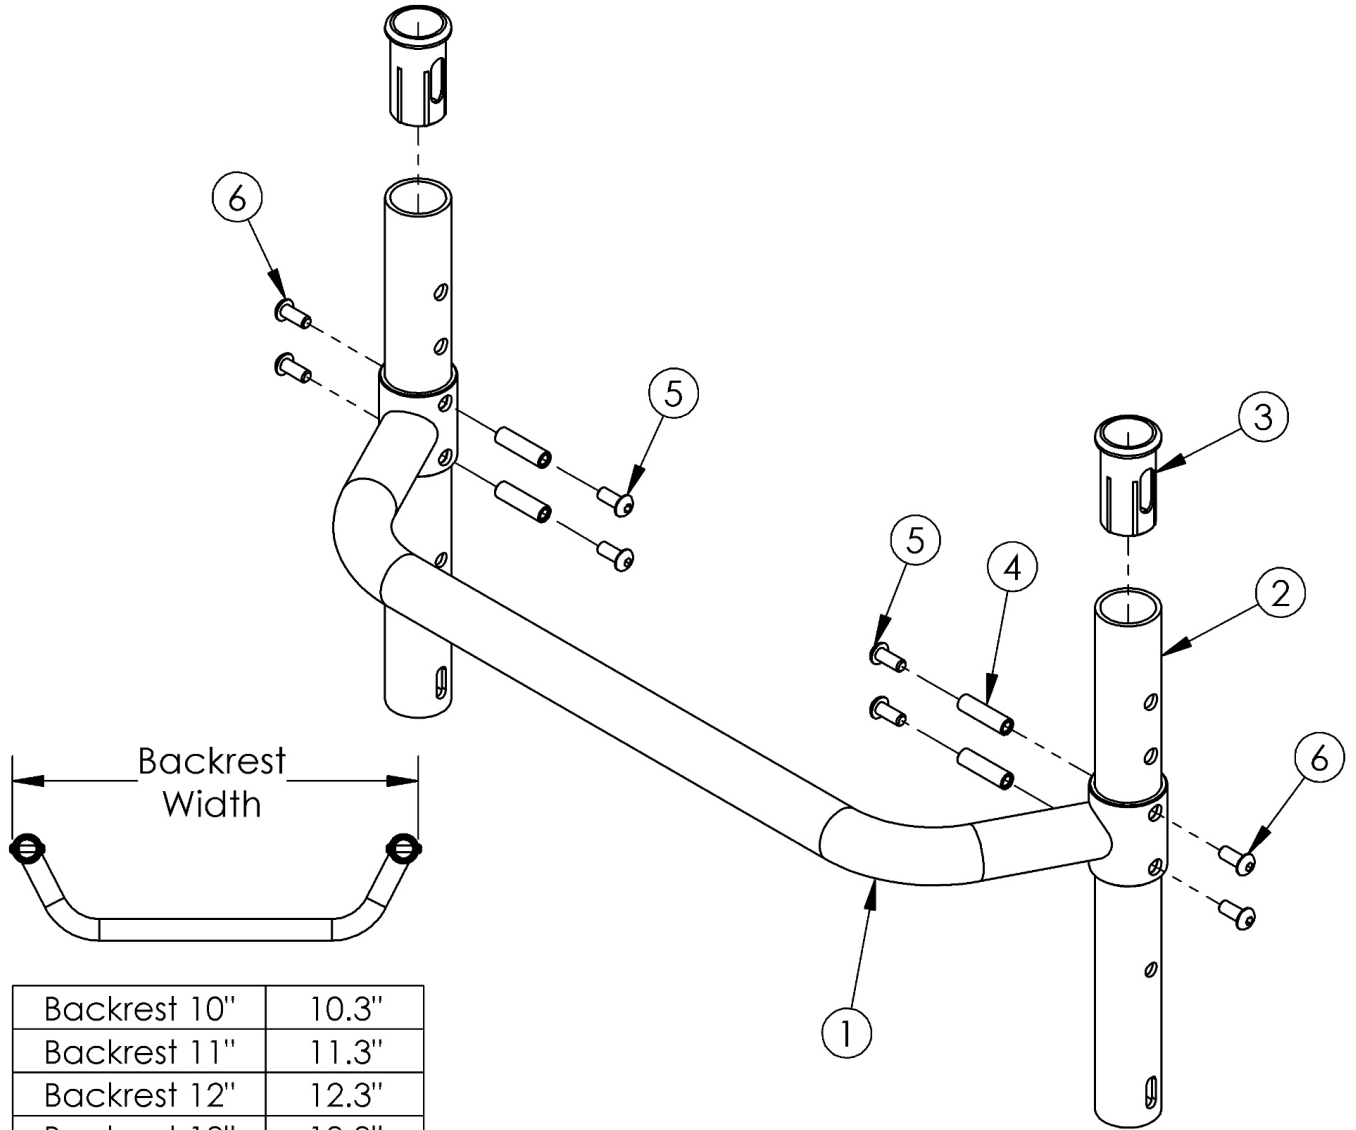

(Discontinued 1) Rogue Adjustable Height Backrest with Adjustable Height Rigidizer Bar

Backrest 10"	10.3"
Backrest 11"	11.3"
Backrest 12"	12.3"
Backrest 13"	13.3"
Backrest 14"	14.3"
Backrest 15"	15.3"
Backrest 16"	16.3"
Backrest 17"	17.3"
Backrest 18"	18.3"
Backrest 19"	19.3"
Backrest 20"	20.3"
Backrest 21"	21.3"
Backrest 22"	22.3"

This Rogue Adjustable Height Backrest with Adjustable Height Rigidizer Bar is discontinued and was used on serial numbers prior to RG0016612.

Item Number	Part Number	Description	Quantity
1a	000527	Adjustable Height Rigidizer Bar 12" Wide	1
1b	000528	Adjustable Height Rigidizer Bar 13" Wide	1
1c	000185	Adjustable Height Rigidizer Bar 14" Wide	1
1d	000186	Adjustable Height Rigidizer Bar 15" Wide	1
1e	000187	Adjustable Height Rigidizer Bar 16" Wide	1
1f	000188	Adjustable Height Rigidizer Bar 17" Wide	1
1g	000189	Adjustable Height Rigidizer Bar 18" Wide	1
1h	000190	Adjustable Height Rigidizer Bar 19" Wide	1
1i	000191	Adjustable Height Rigidizer Bar 20" Wide	1
2	000177	Rigid Backrest Tube, 9.25"	2
3	000034	Sleeve 3/4" x 1 1/2"	2
4	000073	M5 x 24 Threaded Barrel	4
5	100669	M5 x 10 BTN SHCS BLKZC w/Patch	4
6	103524	M5 x 10 BTN SHCS BLK ZN	4