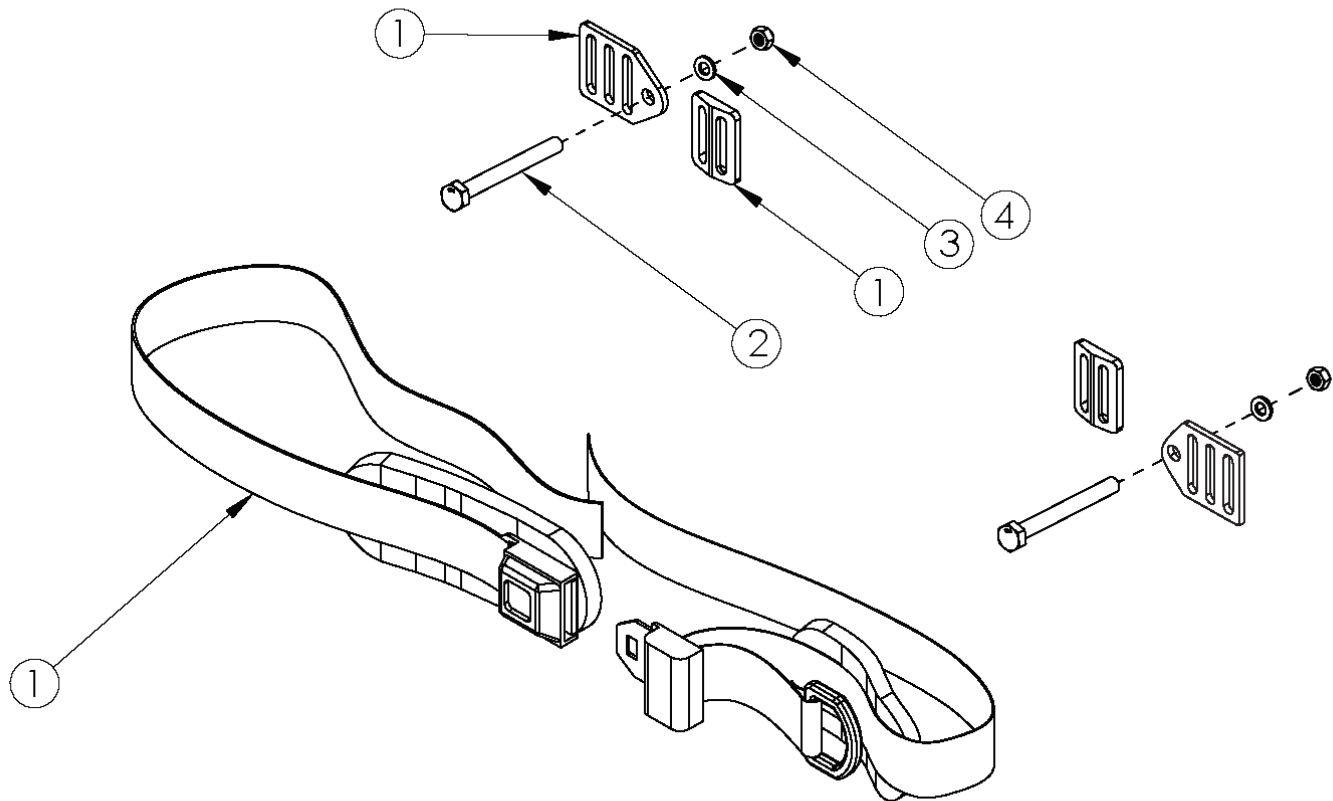

# Catalyst E Pelvic Positioning Belts - 1.5" Padded Auto Buckle

Item Number	Part Number	Description	Quantity
1, 2, 3, 4	111396	Belt Pelvic Positioning 1.5" Auto Buckle Padded 56", Catalyst/Spark	1
1	100958	Belt Pelvic Positioning 1.5" Auto Buckle Padded 56"	1
2	100681	M6 x 40 CLS8.8 DIN931 HHCS ZC	2
3	100746	M6 Flat Washer Blk Zn	2
4	100658	M6 Nylock Nut Blk Zn	2