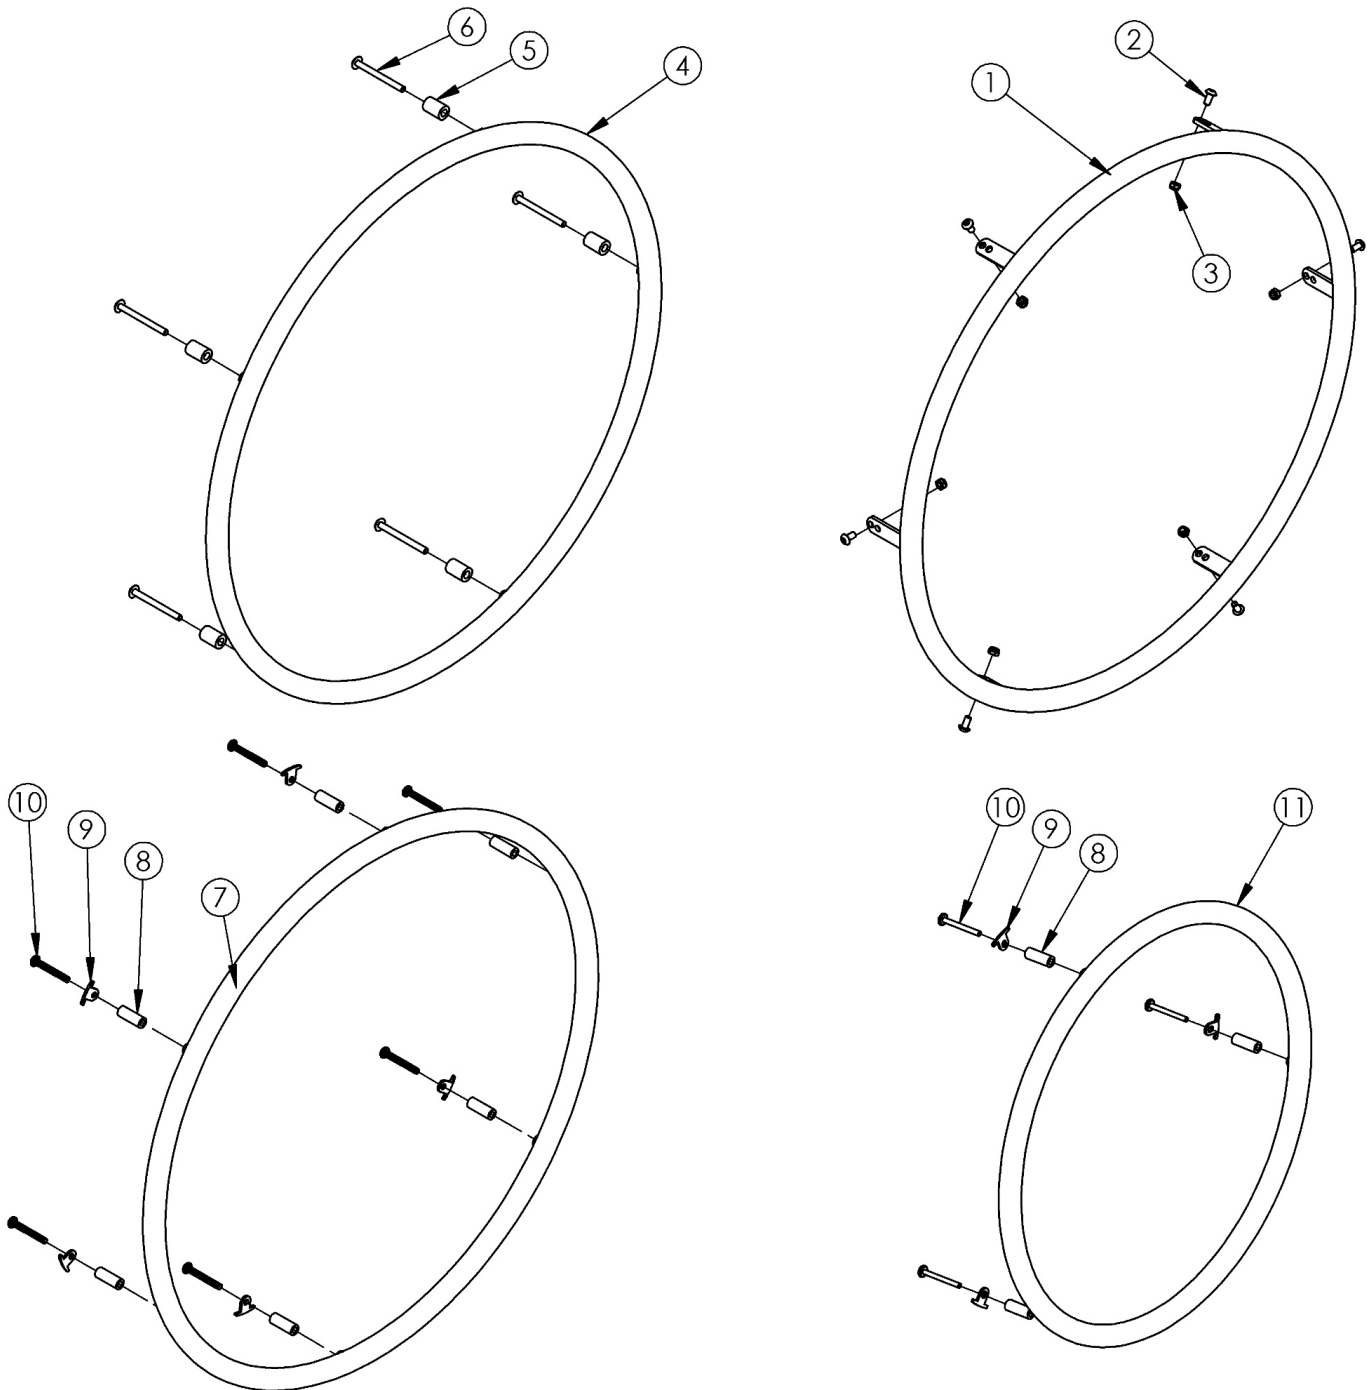

Little Wave Plastic Coated Handrim

Tab mounted handrims must be installed prior to the tire being installed.

| Item Number | Part Number | Description | Quantity | Retail |
|-------------|-------------|--|----------|---------|
| 8-10 | 505263 | Handrim Hardware Kit, 3 Rivet Nut, EACH <i>Used with 18" Ki Spoke and 18" MAXX Spoke wheels</i> | 1 | \$19.31 |
| 11 | 101106 | Handrim Plastic Coated 3 Rivet Nut 18" | 1 | \$74.28 |