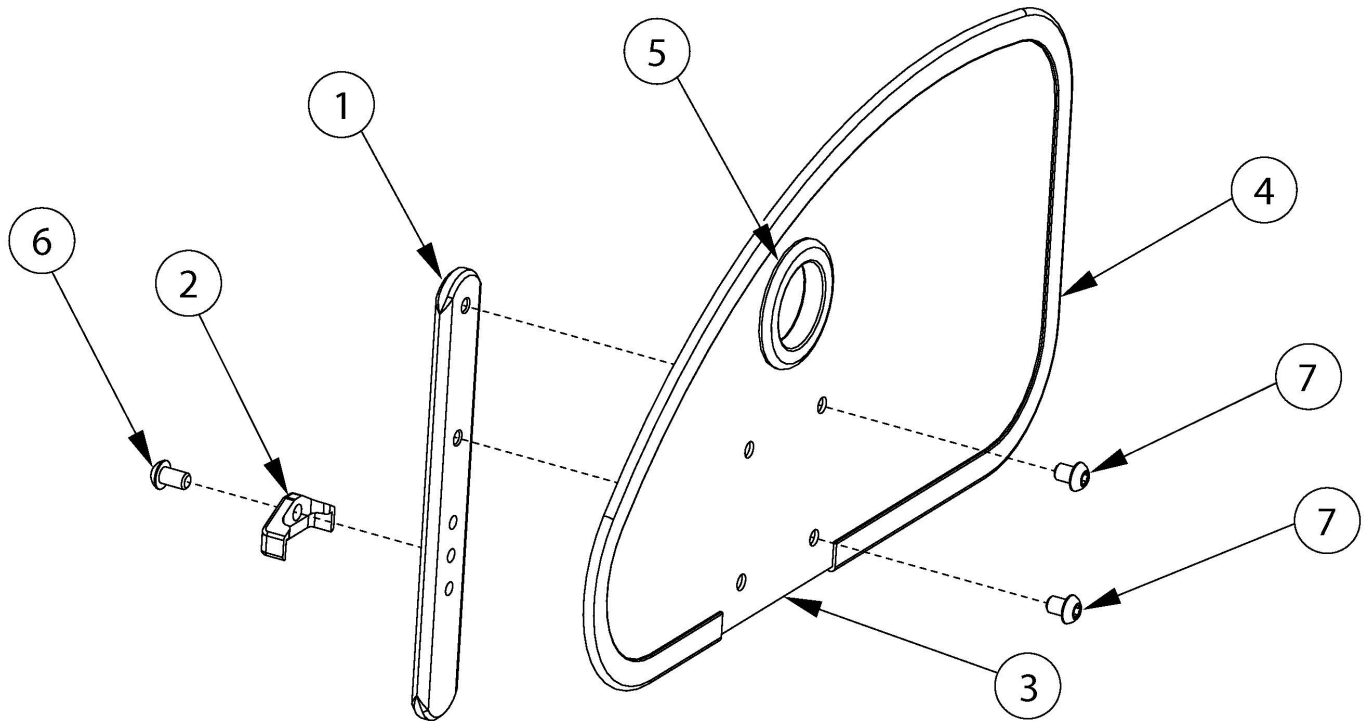

Aluminum Straight Side Guard

If retrofitting, side guard receivers may be required

Item Number	Part Number	Description	Quantity
1, 2, 3a, 4-7	108346	Aluminum Straight Side Guard Assembly Left, Black Matte	1
1, 2, 3a, 4-7	108347	Aluminum Straight Side Guard Assembly Right, Black Matte	1
1, 2, 3a, 4-7	108348	Aluminum Straight Side Guard Assembly (PAIR), Black Matte	1
1, 2, 3b, 4-7	108349_ _ _	Aluminum Straight Side Guard Assembly Left, Match Frame Color	1
1, 2, 3b, 4-7	108350_ _ _	Aluminum Straight Side Guard Assembly Right, Match Frame Color	1
1, 2, 3b, 4-7	108351_ _ _	Aluminum Straight Side Guard Assembly (PAIR), Match Frame Color	1
1	000140	Side Guard Post	1
2	001342	Side Guard Post Stop	1

Item Number	Part Number	Description	Quantity
3a, 4, 5	108342	Aluminum Straight Side Guard Left, Black Matte	1
3a, 4, 5	108343	Aluminum Straight Side Guard Right, Black Matte	1
3b, 4, 5	108344_ _ _	Aluminum Straight Side Guard Left, Match Frame Color	1
3b, 4, 5	108345_ _ _	Aluminum Straight Side Guard Right, Match Frame Color	1
6	101184	M6 x 10 BTN SHCS BLKZC w/Patch	1
7	101700	M6 x 8 BTN SHCS BLK ZC	2