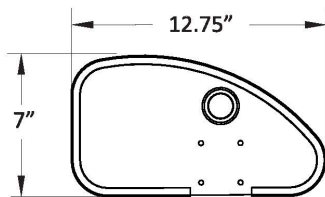

Aluminum Straight Side Guard

If retrofitting, side guard receivers may be required

Item Number	Part Number	Description	Quantity
1, 2, 3a, 4-7	108346	Aluminum Straight Side Guard Assembly Left, Black Matte	1
1, 2, 3a, 4-7	108347	Aluminum Straight Side Guard Assembly Right, Black Matte	1
1, 2, 3a, 4-7	108348	Aluminum Straight Side Guard Assembly (PAIR), Black Matte	1
1, 2, 3b, 4-7	108349_ _ _	Aluminum Straight Side Guard Assembly Left, Match Frame Color	1
1, 2, 3b, 4-7	108350_ _ _	Aluminum Straight Side Guard Assembly Right, Match Frame Color	1
1, 2, 3b, 4-7	108351_ _ _	Aluminum Straight Side Guard Assembly (PAIR), Match Frame Color	1
1	000140	Side Guard Post	1
2	001342	Side Guard Post Stop	1

Item Number	Part Number	Description	Quantity
3a, 4, 5	108342	Aluminum Straight Side Guard Left, Black Matte	1
3a, 4, 5	108343	Aluminum Straight Side Guard Right, Black Matte	1
3b, 4, 5	108344_ _ _	Aluminum Straight Side Guard Left, Match Frame Color	1
3b, 4, 5	108345_ _ _	Aluminum Straight Side Guard Right, Match Frame Color	1
6	101184	M6 x 10 BTN SHCS BLKZC w/Patch	1
7	101700	M6 x 8 BTN SHCS BLK ZC	2