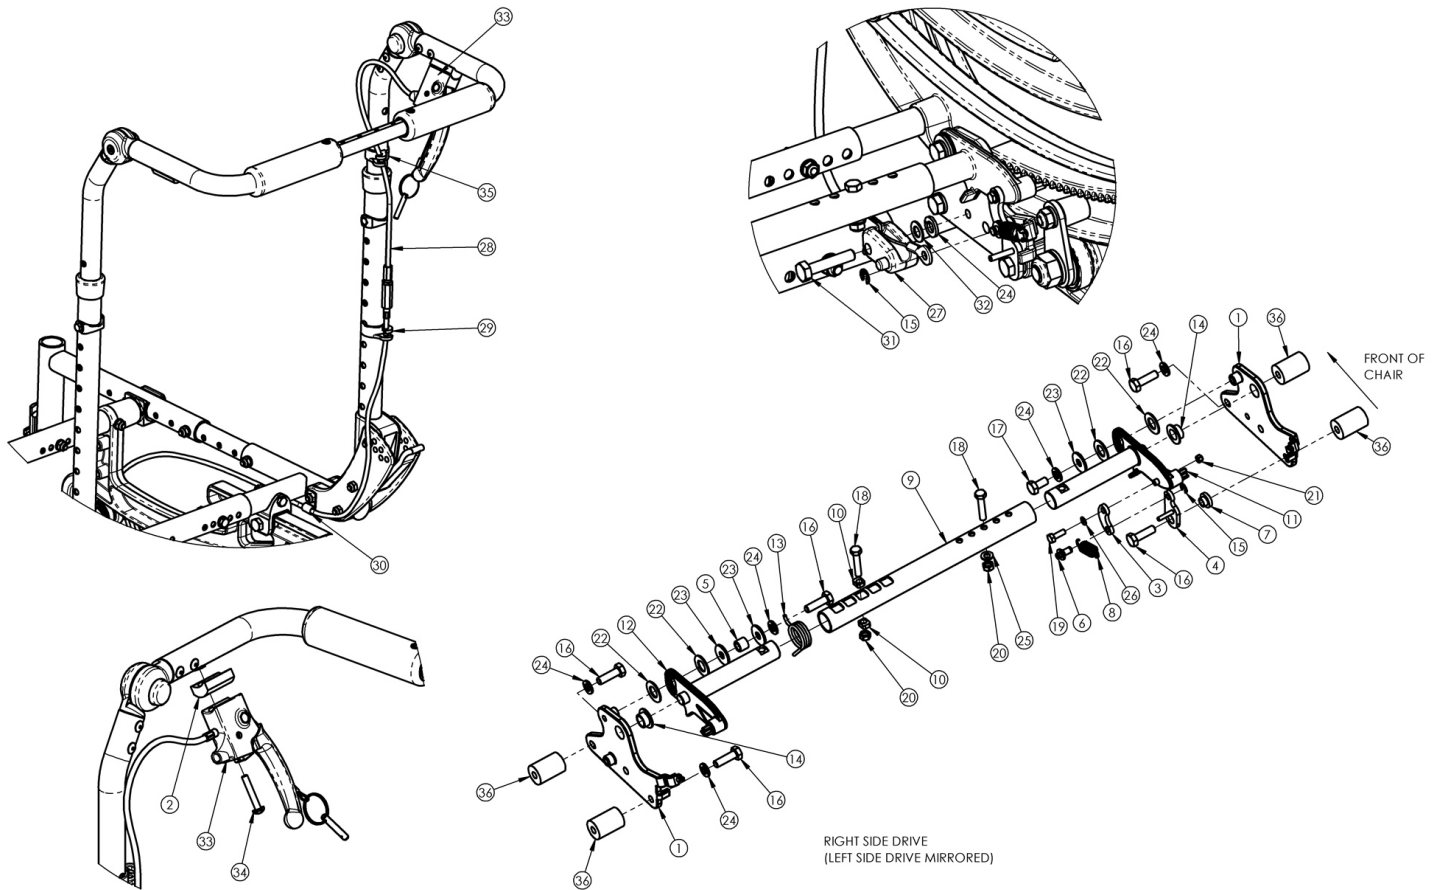

(Discontinued 3) Focus CR Hand Tilt Mechanism Height Adjustable Back

This Focus CR Hand Tilt is discontinued and was used on chairs starting with serial numbers FCR0016745 and FCHD002213 prior to a March 5th, 2018 invoice date.

Item Number	Part Number	Description	Quantity
1a, 14	501162	Tilt Lock Mount Bracket w/ Bearing Kit, Right, Focus, Height Adjustable	1
1b, 14	501163	Tilt Lock Mount Bracket w/ Bearing Kit, Left, Focus, Height Adjustable	1
2	003367	Spacer, Tilt Lever	1
4a	002084	Toggle, Drive, Tilt, R	1
4b	002085	Toggle, Drive, Tilt, L	1
5	002086	Spacer, .38ODx.24IDx.31LG	1
6	003364	Pin, Toggle, Tilt	1
9a	002094	Growth Strut, Tilt Lock, Small	1

Item Number	Part Number	Description	Quantity
31	101824	M6 X 30 Hhcs Blk Zn	1
32	102803	Washer Flat .250 X .500 X .027 Hx Blz	1
33	002801	Lever Assembly Horizontal Tilt	1
34	100696	M5 x 30mm PPH Capscrew	1
35	001118	Cable Clip 7/8"	1
36	001405	Spacer, .69OD x .24ID x .1.01Lg <i>Only used with Heavy Duty Option</i>	4