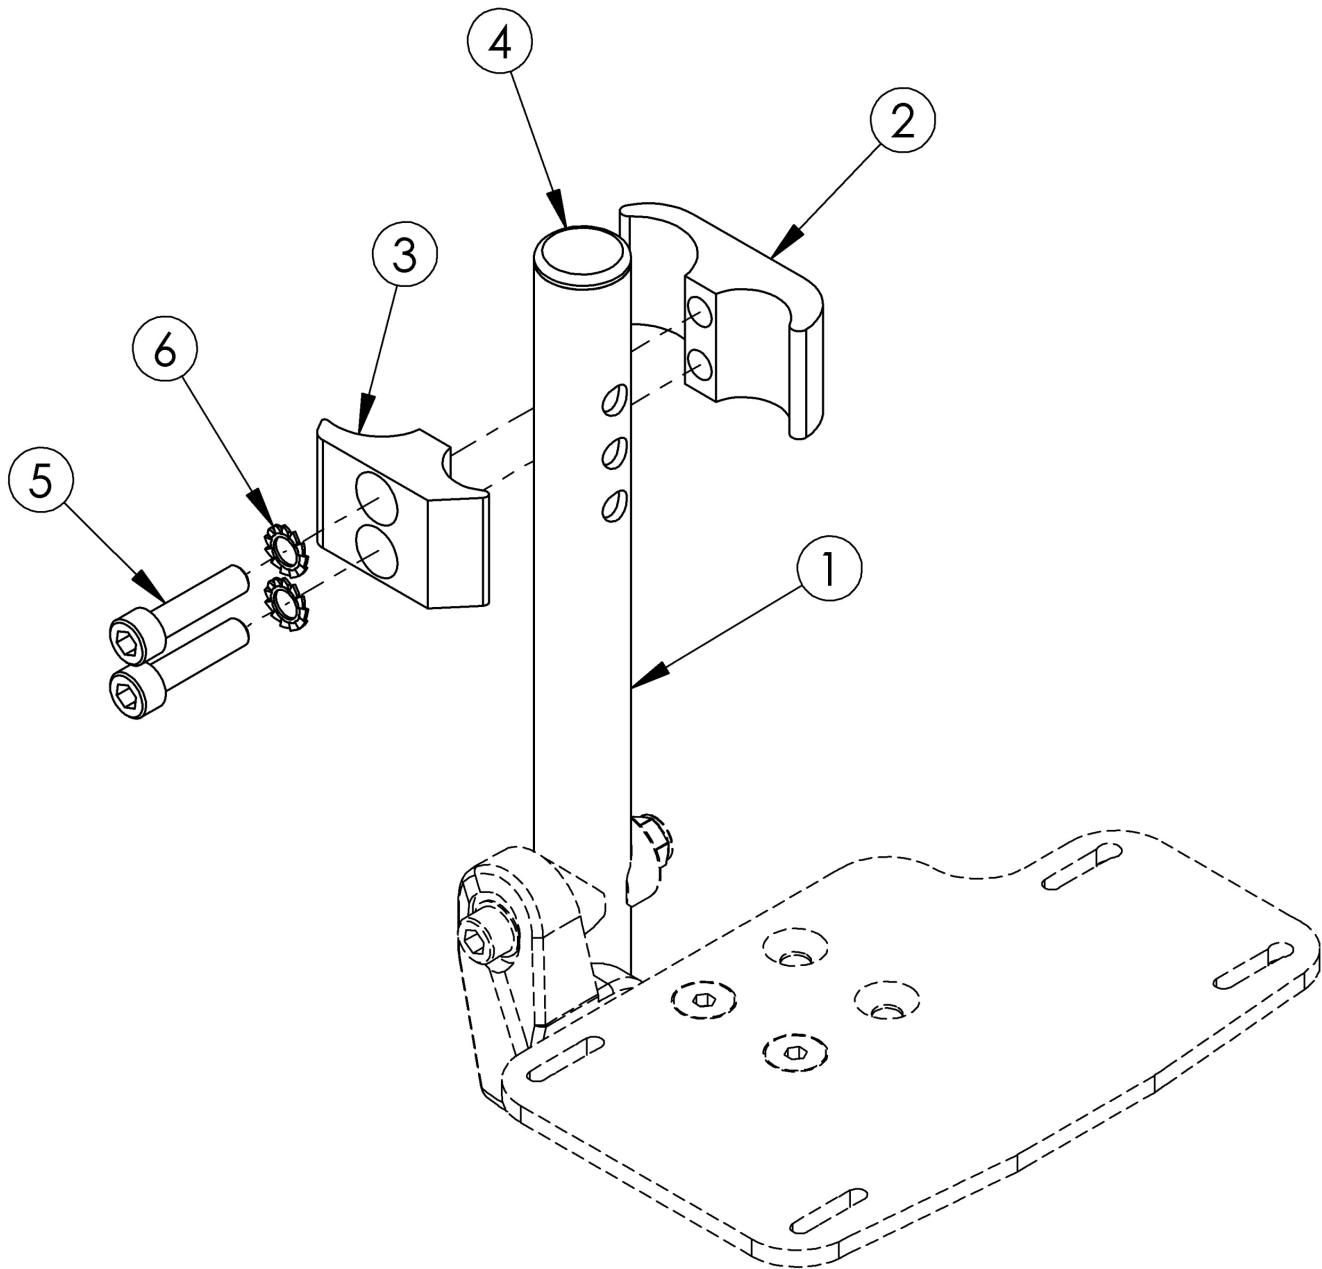

(Discontinued) High Mount Clamp

This High Mount Clamp is discontinued as of May 7th, 2014

Item Number	Part Number	Description	Quantity
1	000340	Hanger Extension Tube Straight Short	1
2, 3, 5, 6	100641	Wheellock Clamp CAT	1
4	100638	Tube End Plug 3/4"	2