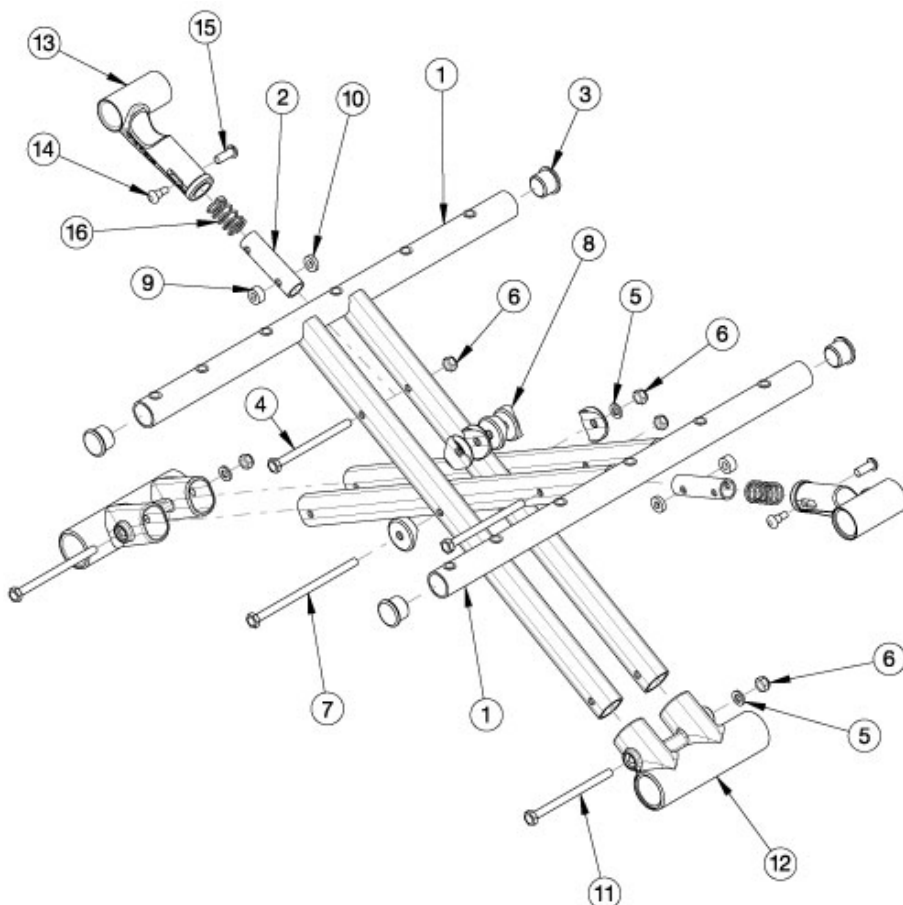

# Catalyst Aluminum Cross Braces

Cross Brace Overall Width	
Seat Width	Cross Brace Measurement
14"-16"	Approx. 1" less than seat width
17"	Approx. 1.25" less than seat width
18"-21"	Approx. 1.5" less than seat width
22"	Approx. 1.75" less than seat width

Cross Brace Overall Depth	
Seat Depth	Cross Brace Measurement
14"-20"	Approx. 0.375" less than seat depth

Pictured oval-style cross braces effective 4/13/16 on 21" and 22" wide chairs starting with serial numbers C4017705, C4HD002593, C5030818, C5HD002749, C5TH003679, and CVX0091137. Pictured oval-style cross braces effective 6/15/16 on 14" - 20" wide chairs starting with serial numbers C4018744, C4HD002701, C5032544, C5HD002834, and CVX0091137. When changing from round-style to oval-style cross braces, lower frame pivots and cross brace hardware are required. If converting from seating system cross braces to standard cross braces, new front and rear frames, seat hooks, and lifting strap is required.

Item Number	Part Number	Description	Quantity
2a, 13a, 14-16	500024	Upper Pivot Assembly 14" Width <i>Measures Approximately 4.5"</i>	2
2b, 13b, 14-16	500025	Upper Pivot Assembly 15" Width <i>Measures Approximately 5"</i>	2
2c, 13b, 14-16	500026	Upper Pivot Assembly 16" Width <i>Measures Approximately 5.5"</i>	2
2d, 13b, 14-16	500027	Upper Pivot Assembly 17" Width <i>Measures Approximately 6"</i>	2
2e, 13b, 14-16	500028	Upper Pivot Assembly 18" Width <i>Measures Approximately 6.5"</i>	2