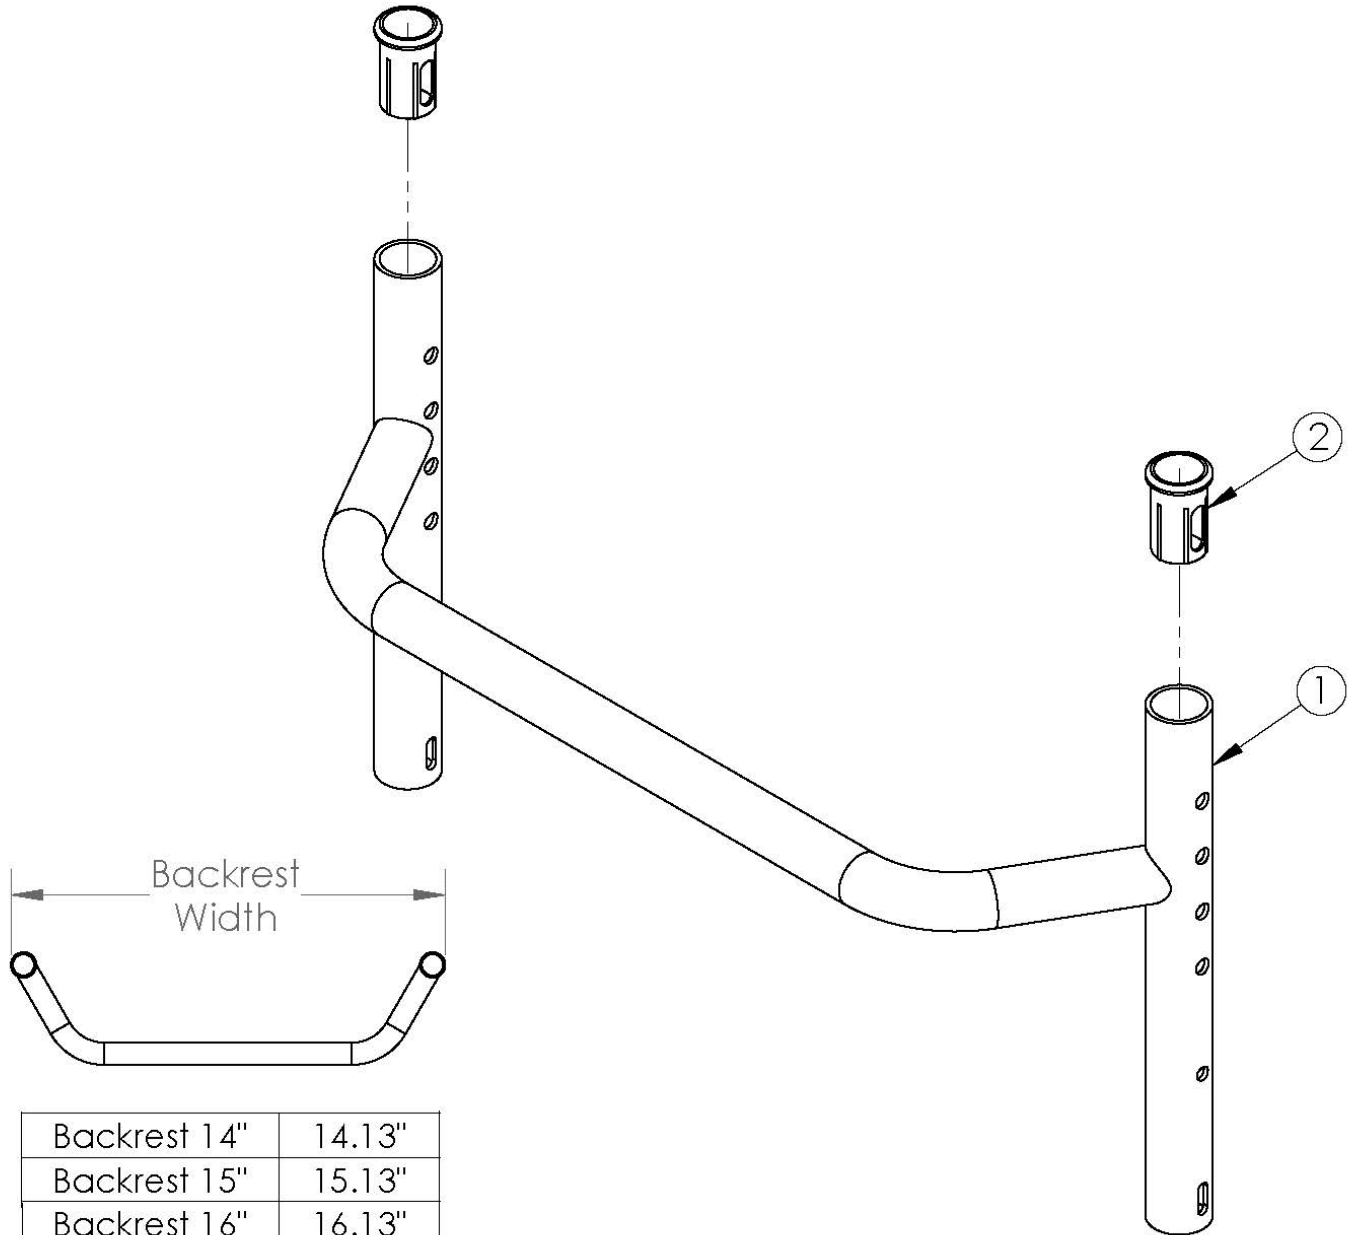

# Tsunami AL Adjustable Height Backrest with Non-Height Adjustable Rigidizer Bar - Growth

Backrest 14"	14.13"
Backrest 15"	15.13"
Backrest 16"	16.13"
Backrest 17"	17.13"
Backrest 18"	18.13"
Backrest 19"	19.13"
Backrest 20"	20.13"
Backrest 21"	21.13"
Backrest 22"	22.13"