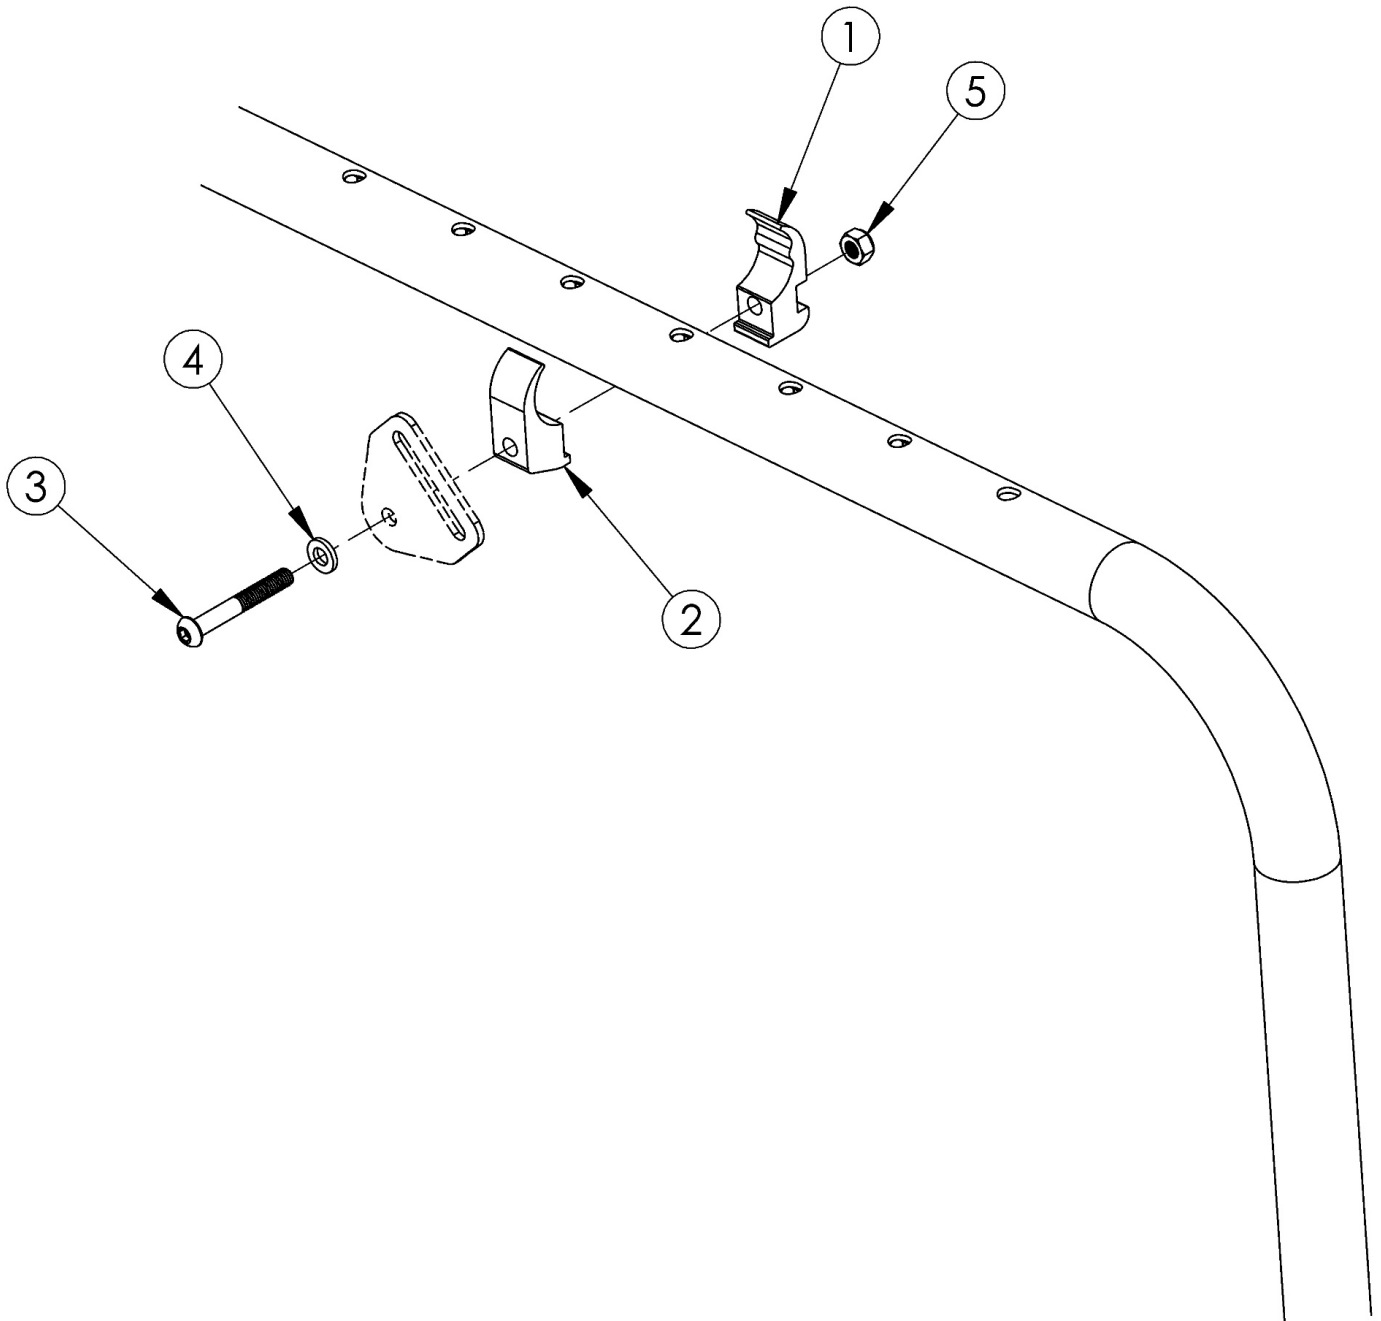

# Clik / Ethos Positioning Belt Clamp

Item Number	Part Number	Description	Quantity	Retail
1-5	503234	Ki Mobility Belt Mounting Clamp Kit (PAIR) Clik / Ethos	1	\$50.00
1	002792	Seat Belt Clamp A, 1.125" Tubing	2	\$24.16
2	002793	Seat Belt Clamp B, 1.125" Tubing	2	\$23.11

<b>Item Number</b>	<b>Part Number</b>	<b>Description</b>	<b>Quantity</b>	<b>Retail</b>
3	100670	M6 x 45 BTN SHCS BLK ZC	2	\$1.58
4	100746	M6 Flat Washer Blk Zn	2	\$1.58
5	100658	M6 Nylock Nut Blk Zn	2	\$1.05