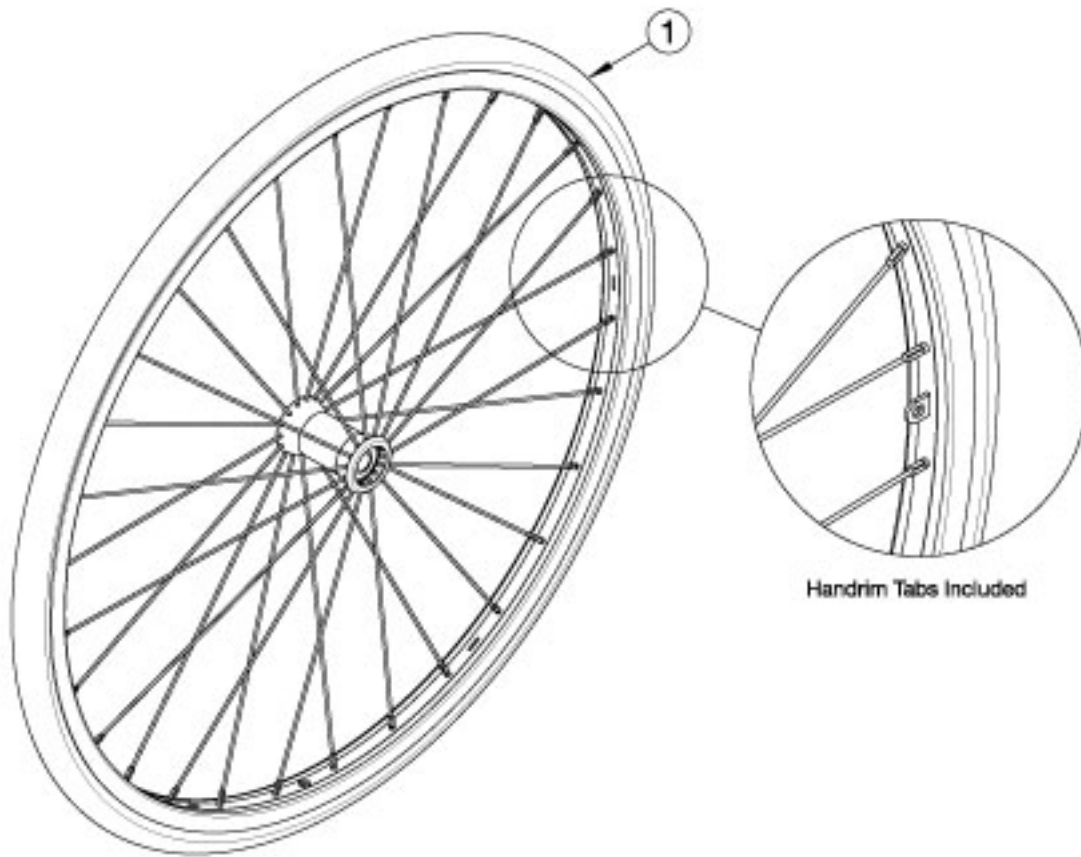

Spoke Wheel / Tire Assemblies

Item Number	Part Number	Description	Quantity
1a	116731	22" Spoke Rim 10 Slot Wheel, Pneumatic w/ Airless Insert Tire	1
1b	116729	24" Spoke Rim 10 Slot Wheel, Pneumatic w/ Airless Insert Tire	1