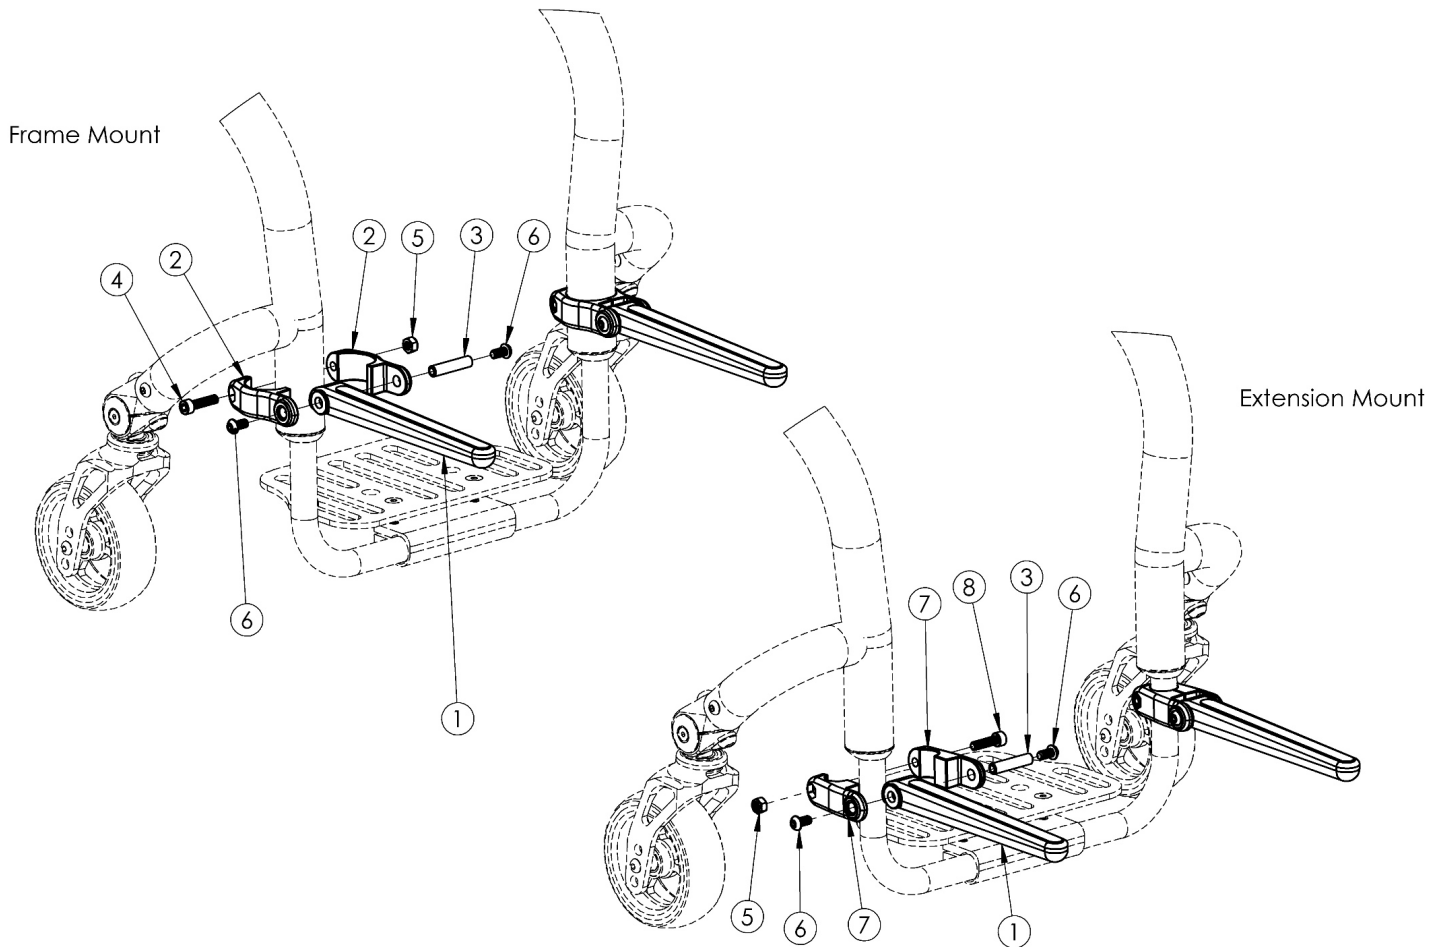

Rogue Luggage Carrier

| Item Number | Part Number | Description | Quantity |
|-------------|-------------|--|----------|
| 1 - 8 | 504465 | Luggage Carrier Kit, Rogue/RG ALX/LW XP | 1 |
| 1 | 003430 | Luggage Carrier Fork Assembly | 2 |
| 2 | 003412 | Luggage Carrier Clamp 1.375 <i>Used to mount Luggage Carrier to the frame</i> | 4 |
| 3 | 003413 | Luggage Carrier Barrel | 2 |
| 4 | 100780 | M6 x 25 SHCS ZC <i>Only used when Luggage Carrier is mounted to the frame</i> | 2 |
| 5 | 100658 | M6 Nylock Nut Blk Zn | 2 |
| 6 | 100667 | M6 x 12 BTN SHCS BLKZC w/Patch | 4 |
| 7 | 003409 | Luggage Carrier Clamp .75 <i>Used to mount Luggage Carrier to the footrest tubes/extensions</i> | 4 |

| Item Number | Part Number | Description | Quantity |
|-------------|-------------|--|----------|
| 8 | 101845 | M6 x 22 SHCS Blk Zn <i>Only used when Luggage Carrier is mounted to the footrest tubes/extensions</i> | 2 |