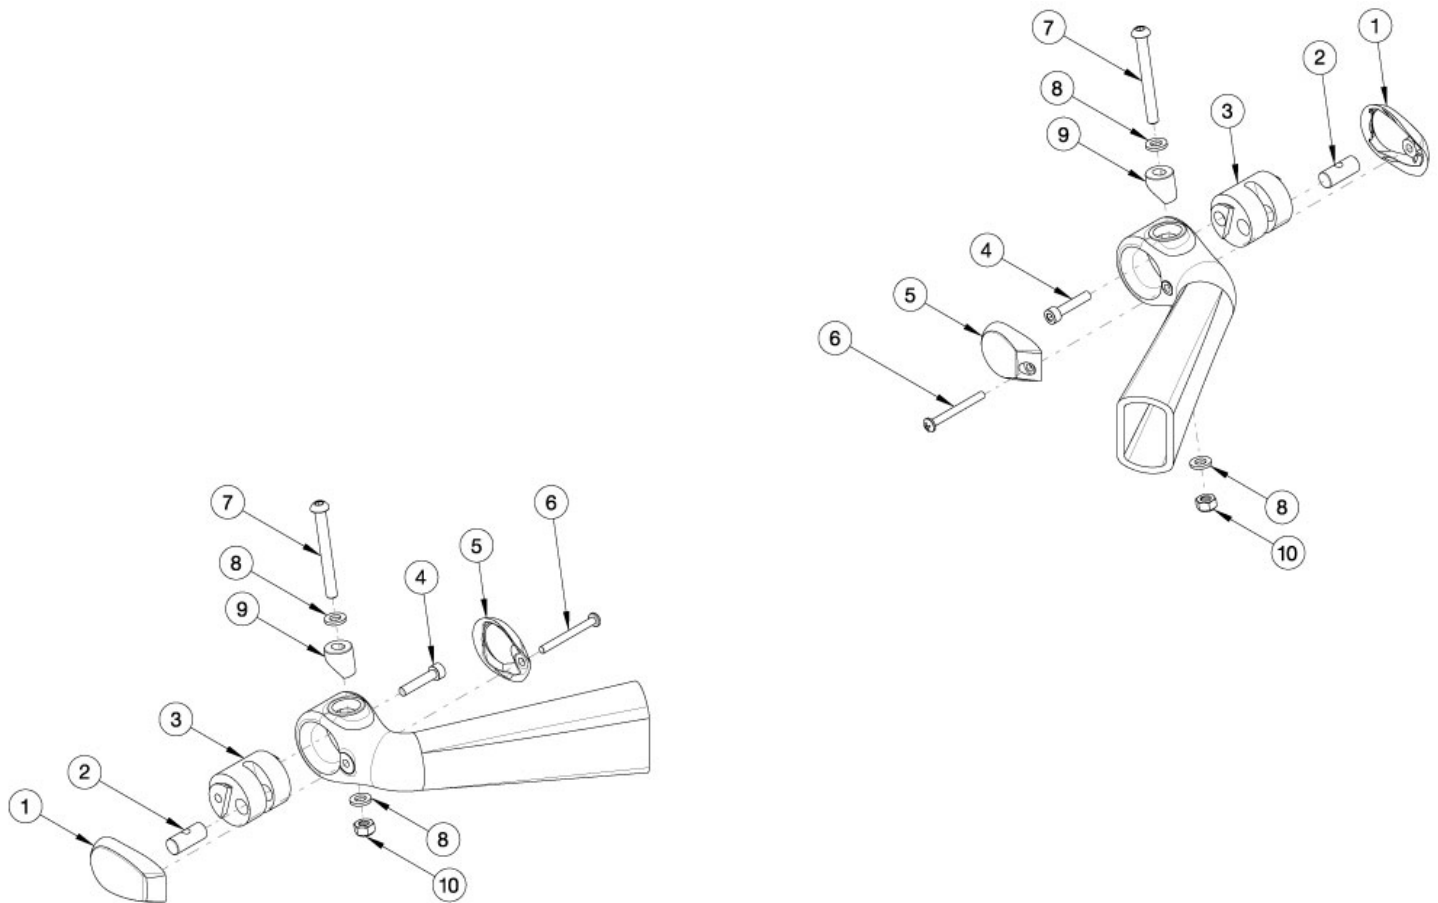

Rogue2 Caster Mount

Item Number	Part Number	Description	Quantity
1, 2, 3a, 4-10	117593	Caster Wing Mechanism, Right, Rogue2	1
1, 2, 3b, 4-10	117594	Caster Wing Mechanism, Left, Rogue2	1
1, 2, 3a, 3b, 4-10	117595	Caster Wing Mechanism, Pair, Rogue2	1
1	115762	Caster Wing Cover - Outer	2
2	113987	Caster Lock Threaded Barrel	2
3a	114025	Caster Lock Barrel, Right	1
3b	114026	Caster Lock Barrel, Left	1
4	114044	Shcs, M5X0.8X25, Blk Oxide, Stainless Steel	2
5	113982	Caster Wing Cover - Inner	2
6	114024	Phms, M4X0.7 X 40, Phl, Black Ox, 18-8, Din 7985	2
7	113983	BHCS, M6 x1.0 x 55, Black Oxide, 18-8, Iso 7380	2

Item Number	Part Number	Description	Quantity
8	114043	Washer, Flat, M6, Blk Oxide, Stainless Steel	2
9	113985	Caster Lock Saddle	2
10	114023	Nut, Hex, M6X1.0, Nylok, Stainless Steel	2