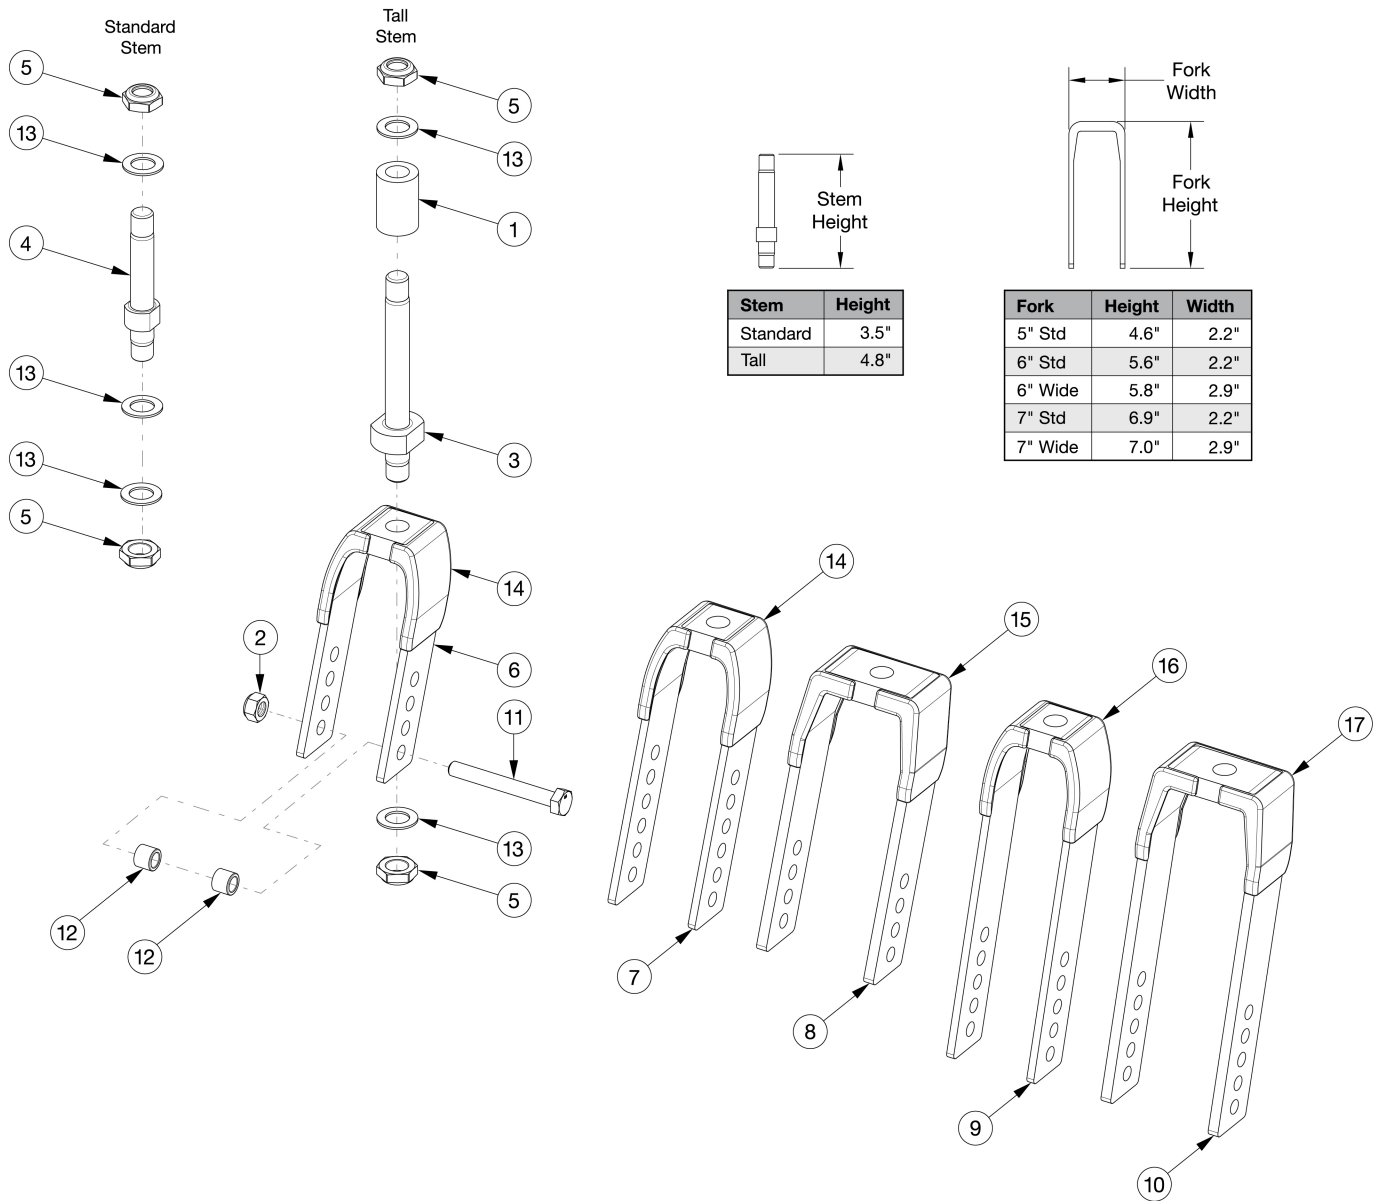

CR45 Transit Forks and Stems

| Item Number | Part Number | Description | Quantity |
|-------------------|-------------|--|----------|
| 4, 5, 6, 13, 14a | 123024 | Transit Fork Assembly, Black, 4" Std Stem, Tilt | 1 |
| 4, 5, 7a, 13, 14b | 123109 | Transit Fork Assembly 5" Std Stem, Tilt | 1 |
| 4, 5, 7b, 13, 14b | 123107 | Transit Fork Assembly 6" Std Stem, Tilt | 1 |
| 4, 5, 8, 13, 15 | 123110 | Transit Fork Assembly 6" Wide Std Stem, Tilt <i>Only used with 2" wide casters.</i> | 1 |
| 4, 5, 9, 13, 16 | 123108 | Transit Fork Assembly 7" Std Stem, Tilt | 1 |
| 4, 5, 10, 13, 17 | 123111 | Transit Fork Assembly 7" Wide Std Stem, Tilt | 1 |