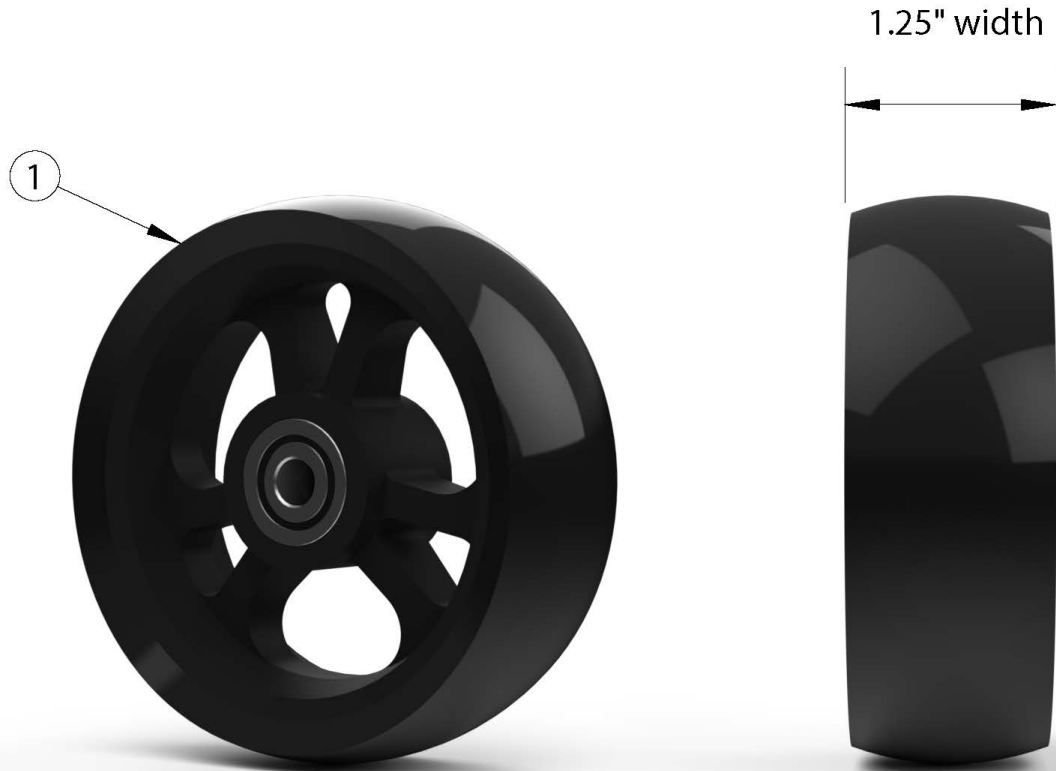

Tsunami Casters - 1" Poly

Item Number	Part Number	Description	Quantity	Retail
1a	100809	Caster 4 x 1" Poly (1.25") <i>Replaced part number 100517</i>	1	\$58.83
1b	100807	Caster 5 x 1" Poly (1.25") <i>Replaced part number 100518</i>	1	\$58.83
1c	100786	Caster 6 x 1" Poly (1.25") <i>Replaced part number 100521</i>	1	\$58.83