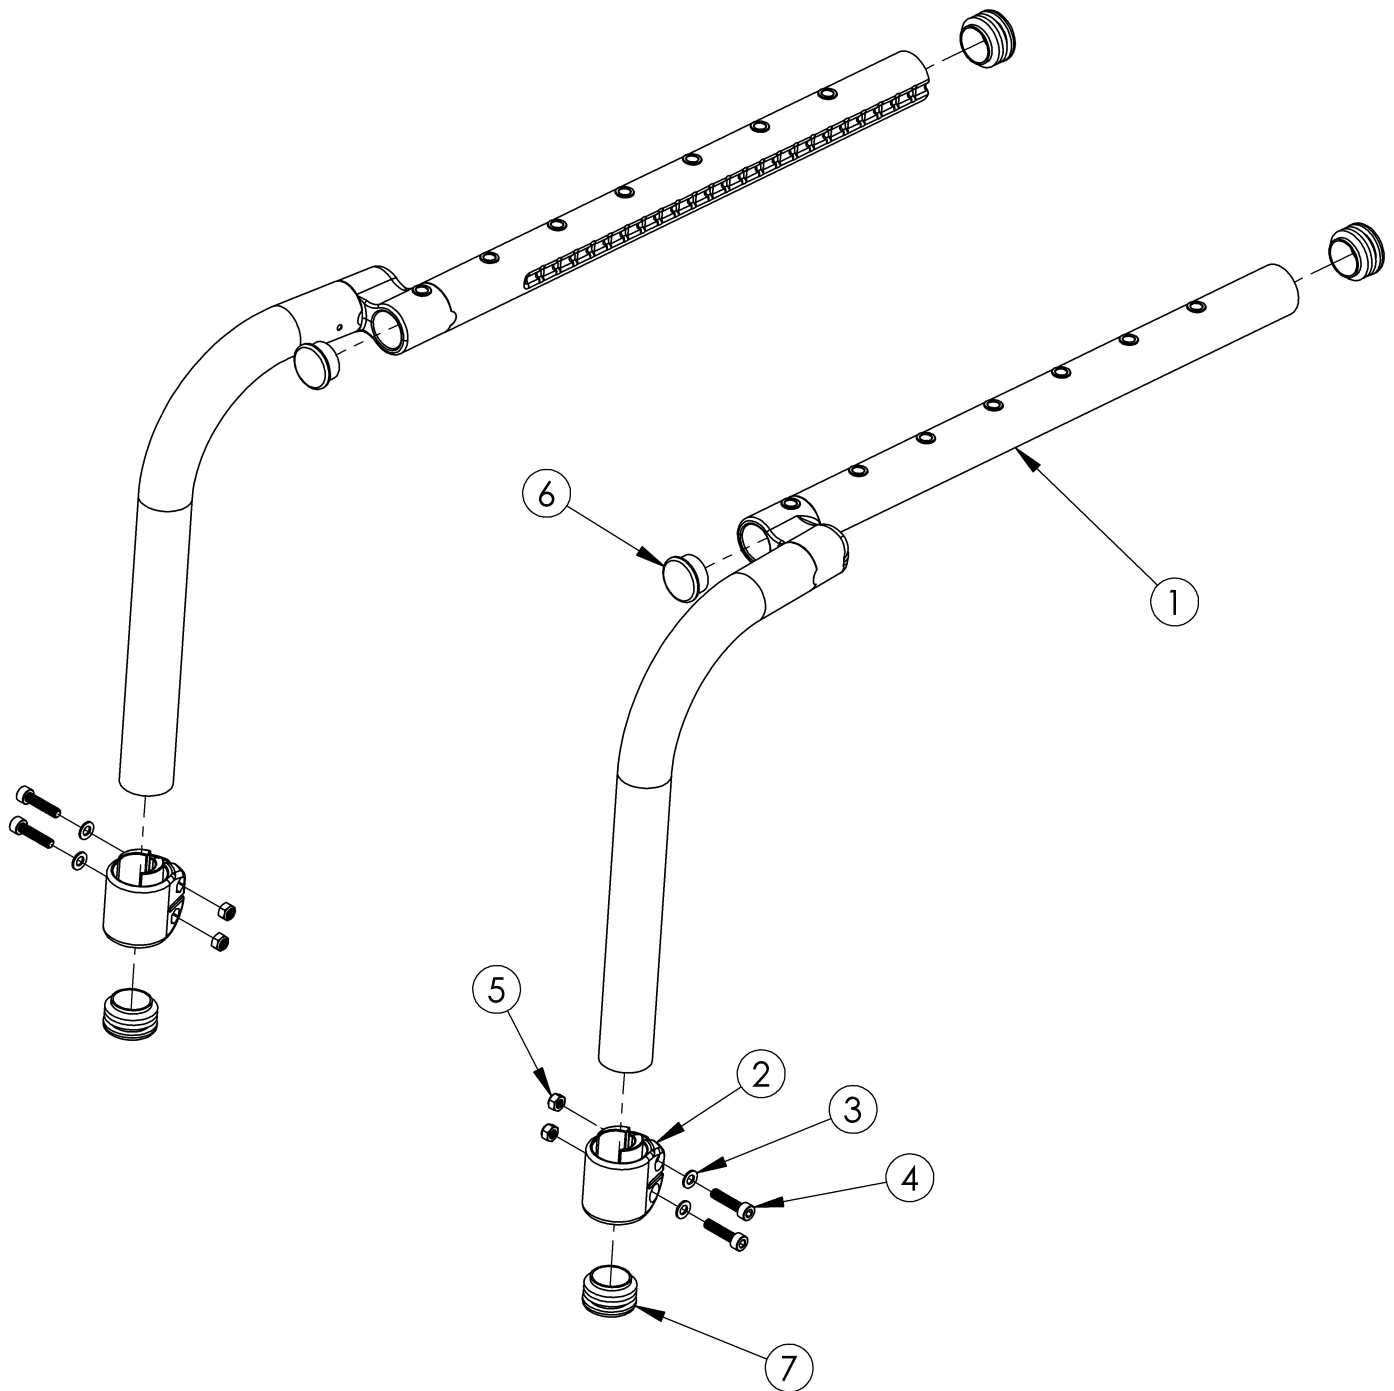

Discontinued Klik Offset Side Frame

This Klik Offset Side Frame is discontinued and was used on serial numbers prior to CLK005270. <p> Item numbers 2-5 are only needed when footrest is not high mounted.

Item Number	Part Number	Description	Quantity	Retail
2a	001817	Footrest Clamp Right LW	1	\$6.97

Item Number	Part Number	Description	Quantity	Retail
2b	002395	Footrest Clamp Left LW	1	\$6.97
3	101856	Flat Washer, M5, Blk Zn	4	\$0.53
4	101843	M5 x 20 SHCS Blk Zn	4	\$0.53
5	100657	M5 Nylock Nut Blk Zn	4	\$0.53
2-5	506823	Frame Inserted Footrest Hardware Kit for Discontinued Frame, Clik (PAIR)	1	\$9.28
6	100804	Tube End Plug 1"	2	\$1.58
7	002791	Seat Tube End Cap <i>Use quantity 4 with high-mounted footrests.</i>	2	\$1.58