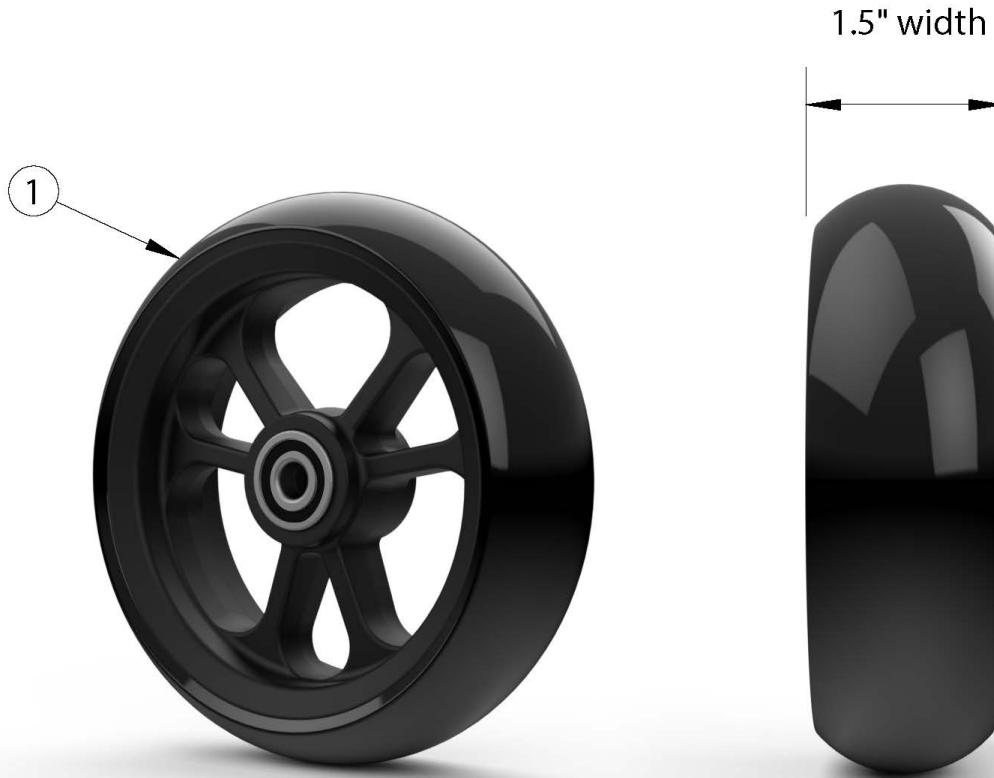

Focus Casters - 1.5" Poly

If changing size of casters, new forks may be needed.

Item Number	Part Number	Description	Quantity
1a	111843	Caster 5 x 1.5" Poly <i>Replaced part numbers 100807 and 103014</i>	1
1b	111844	Caster 6 x 1.5" Poly <i>Replaced part number 100786</i>	1
1c	105164	Caster 8 x 1.5" Poly <i>Discontinued February 8th, 2021</i>	1