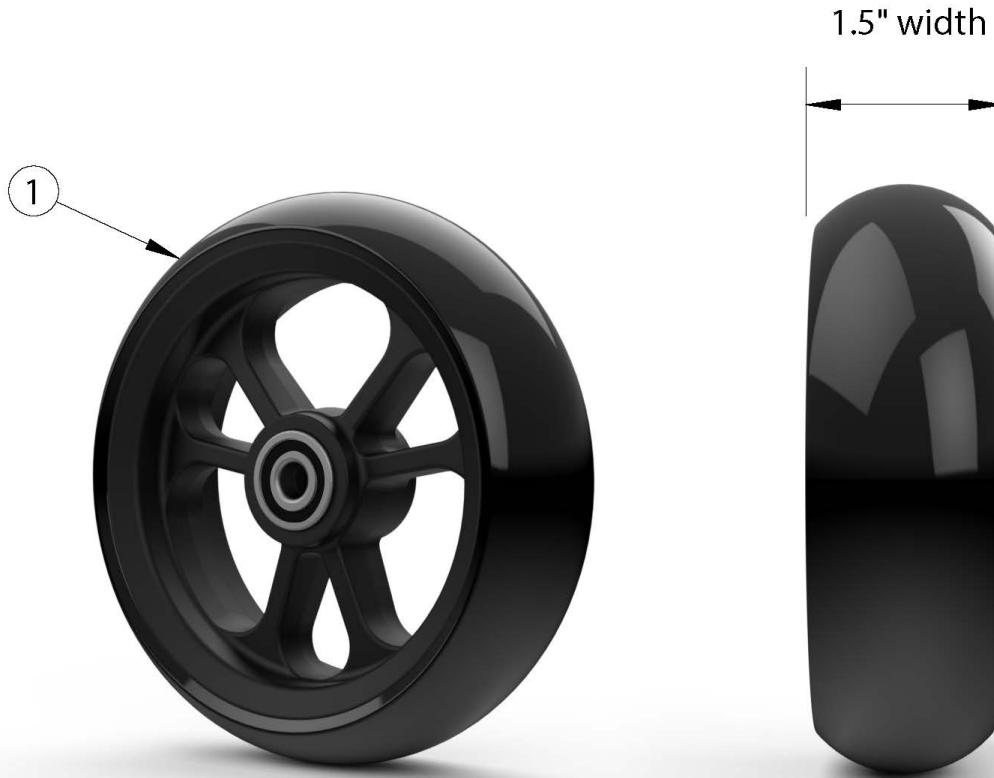

Rogue XP Casters - 1.5" Poly

If changing size of casters, new forks may be needed.

Item Number	Part Number	Description	Quantity
1a	111842	Caster 4 x 1.5" Poly <i>Replaced part numbers 100809 and 102353</i>	1
1b	111843	Caster 5 x 1.5" Poly <i>Replaced part numbers 100807 and 103014</i>	1
1c	111844	Caster 6 x 1.5" Poly <i>Replaced part number 100786</i>	1