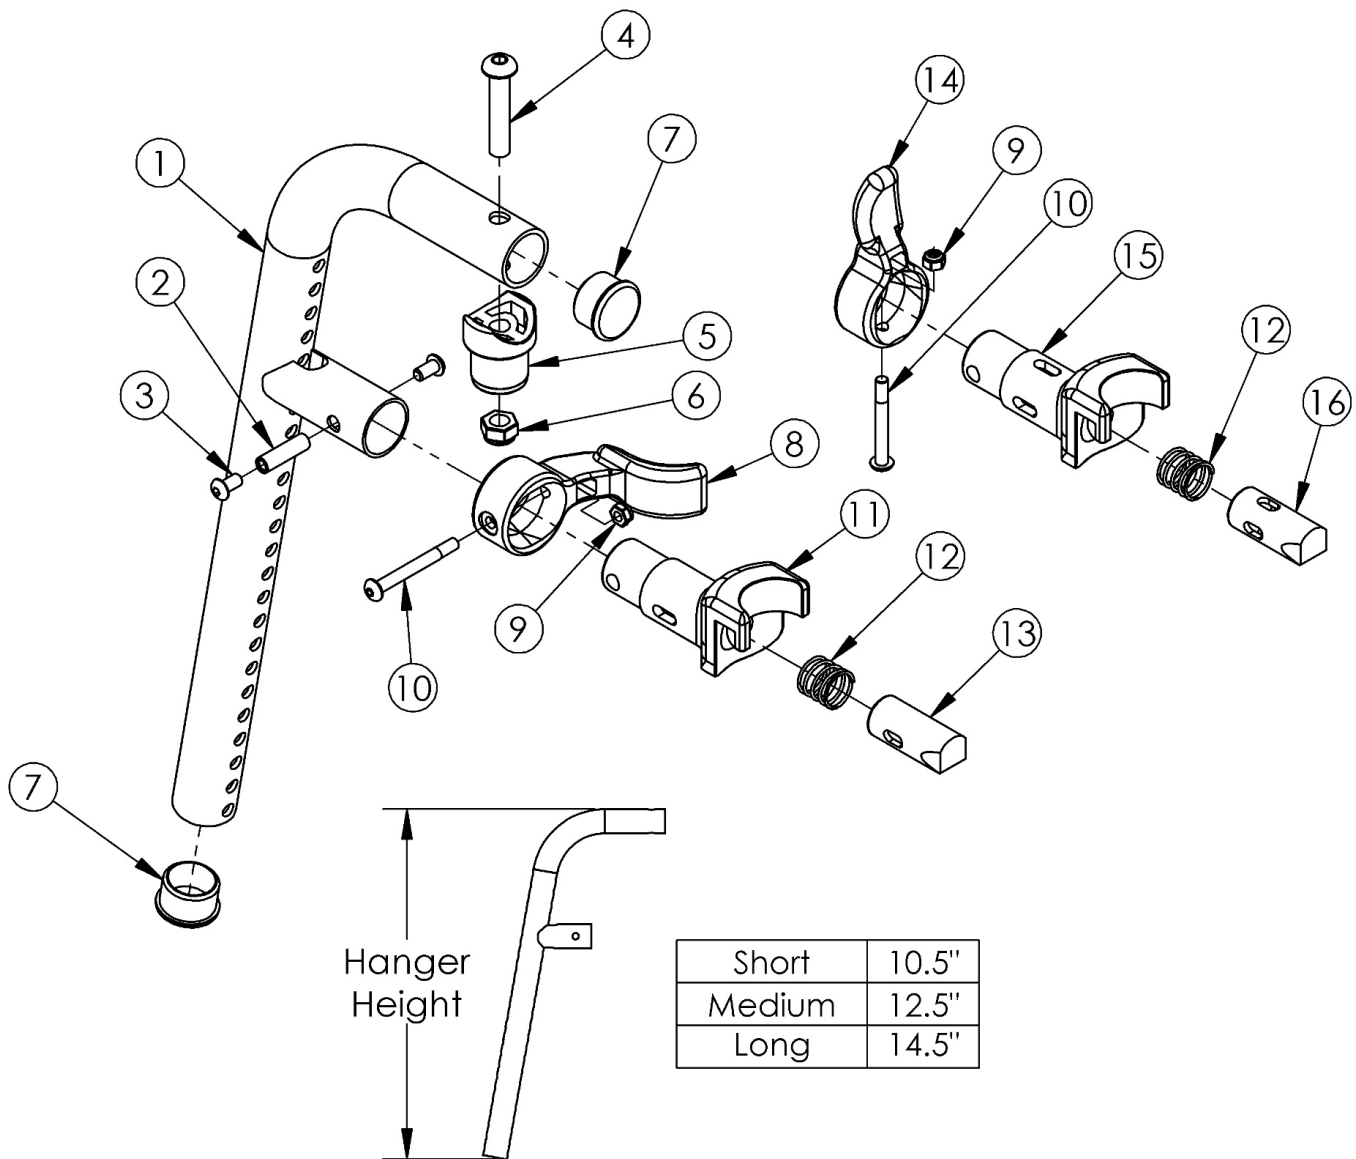

80 Degree Front Mount Hanger

If chair was built with a fixed front frame or hangers were omitted, then latch blocks need to be ordered with hangers. Please reference the "Front Frame" parts manual page for Catalyst chairs and the "Seat Frame" parts manual page for Focus and Flip chairs. If changing degree of hanger, new extension tubes may be needed. If switching from a contracture footrest to a standard hanger, please see the "Focus CR Seat Frame" parts manual page. Front seat tubes (#1) and latch blocks (#12) with hardware (#17,#19) are required.

Item Number	Part Number	Description	Quantity
1a, 2 - 13	501230_ _ _	Hanger Assm 80 Front Mount Long Classic Latch Left _ _ _	1
1a, 2 - 13	501231_ _ _	Hanger Assm 80 Front Mount Long Classic Latch Right _ _ _	1
1b, 2 - 13	501366_ _ _	Hanger Assm 80 Front Mount Medium Classic Latch Left _ _ _	1

Item Number	Part Number	Description	Quantity
6	100659	M8 Nylock Nut Blk Zn	1
7	100804	Tube End Plug 1"	2
8	001158	Lever Swing Away Short	1
9	100657	M5 Nylock Nut Blk Zn	1
10	001374	M5 x 40 BHCS P/THD BLKZC	1
12	000119	Hanger Spring	1
14	003228	Hanger Latch, 4-Way, Lever	1
14	003228INST	Hanger Latch, 4-Way, Lever with Instruction	1
15	003226	Hanger Latch, 4-Way, Bracket	1
15	003226INST	Hanger Latch, 4-Way, Bracket with Instruction	1
16	003227	Hanger Latch, 4-Way, Pin	1
16	003227INST	Hanger Latch, 4-Way, Pin with Instruction	1